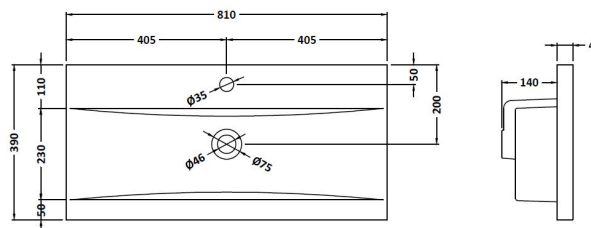

### Product Dimensions

Height (mm):	800
Width (mm):	800
Depth (mm):	383
Nett Weight (kg):	31.5

### Packaging Dimensions

Height (mm):	835
Width (mm):	832
Depth (mm):	391
Gross Weight (kg):	32

### Outer Box Dimensions (If Applicable)

Height (mm):	
Width (mm):	
Depth (mm):	
Gross Weight (kg):	
Barcode:	5056462660721

**Sales Code:** NVM015

**Description:** 800 Mid Edged Basin 1 Th

**Product Dimensions**

Height (mm):	180
Width (mm):	810
Depth (mm):	390
Nett Weight (kg):	15

**Packaging Dimensions**

Height (mm):	210
Width (mm):	410
Depth (mm):	830
Gross Weight (kg):	15