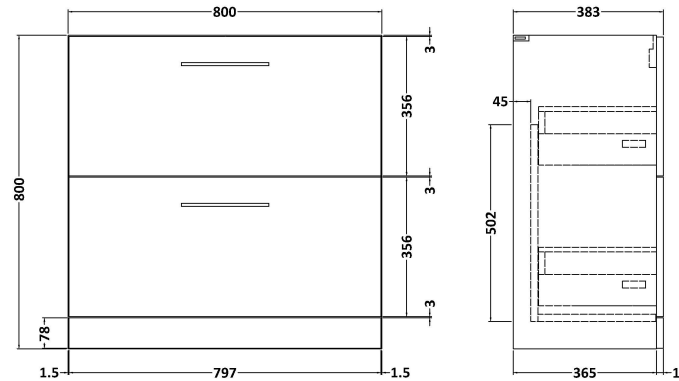

### Product Dimensions

Height (mm):	800
Width (mm):	800
Depth (mm):	383
Nett Weight (kg):	31.5

### Packaging Dimensions

Height (mm):	835
Width (mm):	832
Depth (mm):	391
Gross Weight (kg):	32

### Outer Box Dimensions (If Applicable)

Height (mm):	
Width (mm):	
Depth (mm):	
Gross Weight (kg):	
Barcode:	5056462660721

**Sales Code:** NVM015

**Description:** 800 Mid Edged Basin 1 Th

**Product Dimensions**

Height (mm):	180
Width (mm):	810
Depth (mm):	390
Nett Weight (kg):	15

**Packaging Dimensions**

Height (mm):	210
Width (mm):	410
Depth (mm):	830
Gross Weight (kg):	15