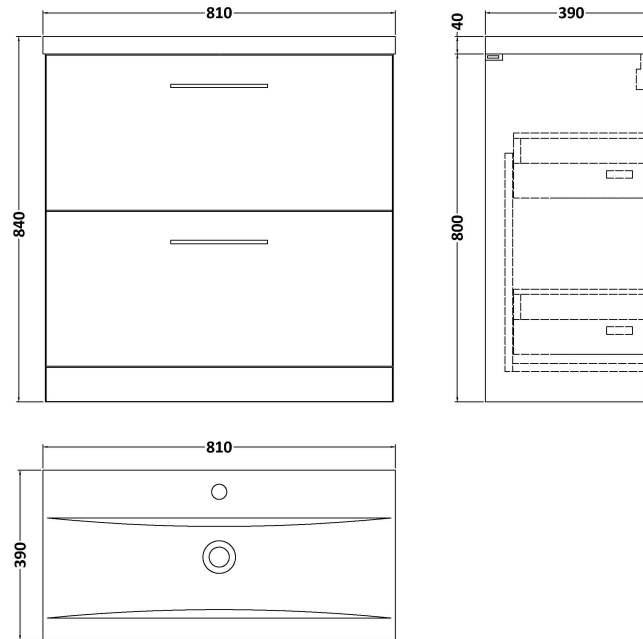

Sales Code: ARN1335A

Description: 800 Fs 2-Drawer Vanity & Basin 1

Packaging Details

Barcode: 5056462666952