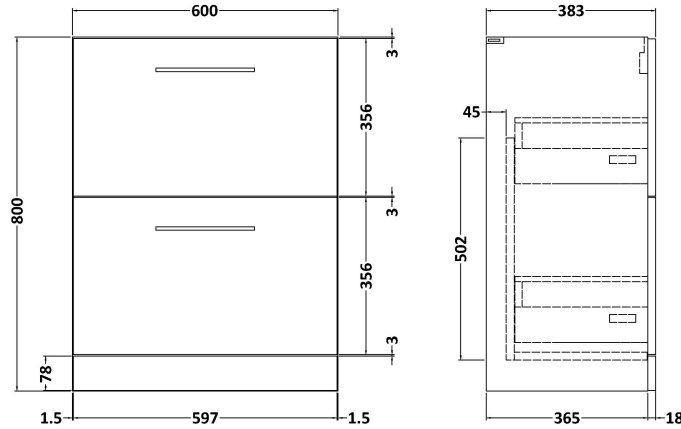

### Product Dimensions

Height (mm):	800
Width (mm):	600
Depth (mm):	383
Nett Weight (kg):	26

### Packaging Dimensions

Height (mm):	835
Width (mm):	632
Depth (mm):	391
Gross Weight (kg):	26.5

### Product Dimensions

Height (mm):	180
Width (mm):	610
Depth (mm):	390
Nett Weight (kg):	11

### Packaging Dimensions

Height (mm):	200
Width (mm):	410
Depth (mm):	630
Gross Weight (kg):	11