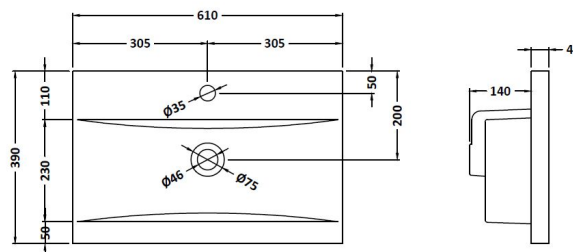

### Product Dimensions

Height (mm):	800
Width (mm):	600
Depth (mm):	383
Nett Weight (kg):	26

### Packaging Dimensions

Height (mm):	835
Width (mm):	632
Depth (mm):	391
Gross Weight (kg):	26.5

### Outer Box Dimensions (If Applicable)

Height (mm):	
Width (mm):	
Depth (mm):	
Gross Weight (kg):	
Barcode:	5056462660646

### Product Dimensions

Height (mm):	180
Width (mm):	610
Depth (mm):	390
Nett Weight (kg):	11