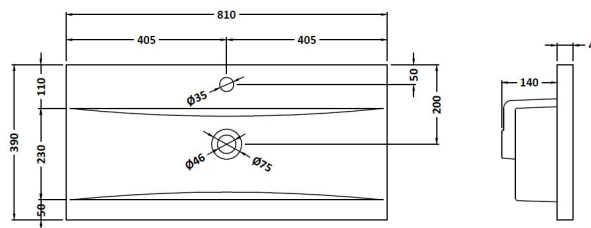

Packaging Dimensions

Height (mm):	835
Width (mm):	832
Depth (mm):	391
Gross Weight (kg):	32

Packaging Data

Box Colour:	Brown Cardboard Box - Printed
Box Qty:	0
Label Size:	0 x 0
Label Colour:	Not Applicable
Label Qty:	0

Outer Box Dimensions (If Applicable)

Height (mm):	
Width (mm):	
Depth (mm):	
Gross Weight (kg):	
Barcode:	5056462660714

Product Details

Country of Origin:	China
Fitting Instruction:	No
CE Certification:	N/A
FSC Certified Materials:	Yes
Colour:	Gloss White
Construction Method:	Cam & Wood Dowel
Construction Type:	Rigid
Cabinet Finish:	MFC Painted Gloss
Fascia Finish:	Mdf Painted Gloss
Cabinet Thickness (mm):	16
Fascia Thickness (mm):	18
Drawer Included:	Yes
Drawer Type:	80mm High Metal S/C Inc Galler
No of Shelves:	0
Hinge Type:	Not Applicable
Hinge Included:	Not Applicable
Adjustable Legs:	No, Not Required
Fixings Included:	Yes
Handle Style:	Contemporary
Waste Shroud:	Yes
Handle Included:	Yes, Supplied
Handle Type:	D-Shape

Sales Code: NVM015

Description: 800 Mid Edged Basin 1 Th

Product Dimensions

Height (mm):	180
Width (mm):	810
Depth (mm):	390
Nett Weight (kg):	15

Packaging Dimensions

Height (mm):	210
Width (mm):	410
Depth (mm):	830
Gross Weight (kg):	15

Packaging Data

Box Colour:	Brown Cardboard Box
Box Qty:	1
Label Size:	100 x 50
Label Colour:	White Label
Label Qty:	2

Outer Box Dimensions (If Applicable)

Height (mm):	
Width (mm):	
Depth (mm):	
Gross Weight (kg):	
Barcode:	5055369043422