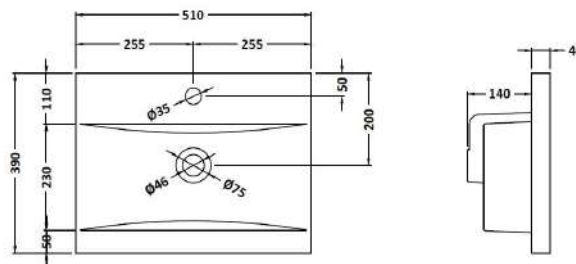

Sales Code: NVM012

Description: 500 Mid-Edged Basin 1 Th

Product Dimensions

Height (mm):	0
Width (mm):	0
Depth (mm):	0
Nett Weight (kg):	10.54

Packaging Dimensions

Height (mm):	210
Width (mm):	410
Depth (mm):	530
Gross Weight (kg):	10.54

Packaging Data

Box Colour:	Brown Cardboard Box - Printed
Box Qty:	0
Label Size:	0 x 0
Label Colour:	White Label
Label Qty:	0

Outer Box Dimensions (If Applicable)

Height (mm):	
Width (mm):	
Depth (mm):	
Gross Weight (kg):	
Barcode:	5055369043446

Product Details

Country of Origin:	China
Fitting Instruction:	No
Certification: CE & UKCA:	No WRAS: N/A WRAS No: N/A
Product Material:	Vitreous China
Fixing Supplied:	No

Pans/Bidets: Trap Style: Not Applicable Includes Seat: Not Applicable

Seats: Seat Type: Not Applicable Material: Not Applicable
Function: Not Applicable Hinge Type: Not Applicable
Hinge Material: Not Applicable

Cisterns: Operating Type: Not Applicable Fittings: Not Applicable
Lever Type: Not Applicable

Basins: Tap Hole: One Taphole Chain Stay Hole: No
Template: Not Required Waste Type Req: Slotted
Overflow Inc: Yes Overflow Cover: Yes
Inner Bowl Depth (mm): 125mm