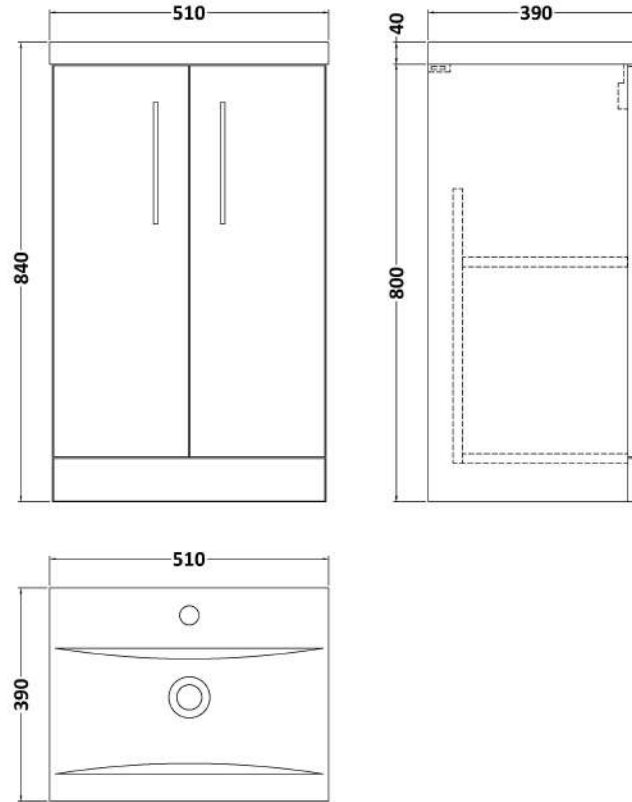

Sales Code: ARN1401A

Description: 500 Fs 2-Door Vanity & Basin 1

Packaging Details

Barcode: 5056678414101