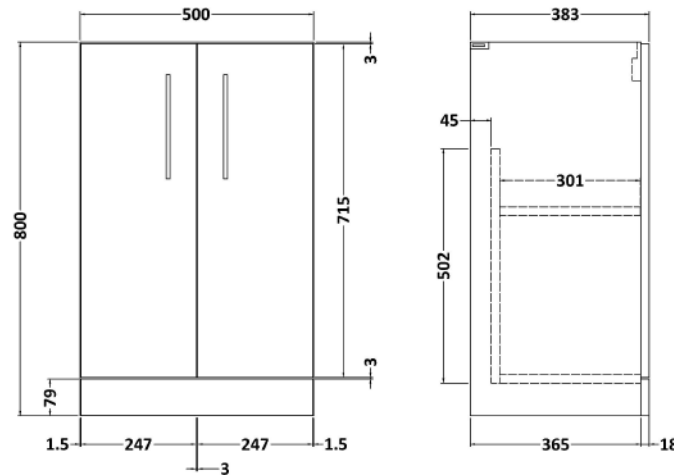

### Product Dimensions

Height (mm):	800
Width (mm):	500
Depth (mm):	383
Nett Weight (kg):	17.5

### Packaging Dimensions

Height (mm):	835
Width (mm):	520
Depth (mm):	375
Gross Weight (kg):	18

### Outer Box Dimensions (If Applicable)

Height (mm):	
Width (mm):	
Depth (mm):	
Gross Weight (kg):	
Barcode:	5056678402597

### Packaging Dimensions

Height (mm):	210
Width (mm):	410
Depth (mm):	530
Gross Weight (kg):	10.54