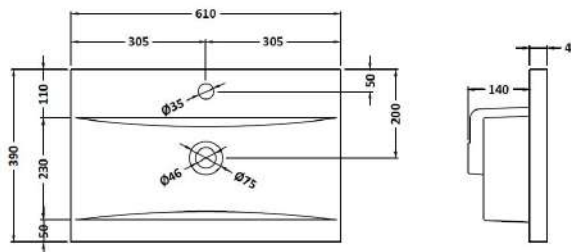

Packaging Dimensions

Height (mm):	835
Width (mm):	620
Depth (mm):	375
Gross Weight (kg):	20

Packaging Data

Box Colour:	Brown Cardboard Box - Printed
Box Qty:	0
Label Size:	0 x 0
Label Colour:	White Label
Label Qty:	0

Outer Box Dimensions (If Applicable)

Height (mm):	
Width (mm):	
Depth (mm):	
Gross Weight (kg):	
Barcode:	5056678402610

Product Details

Country of Origin:	China
Fitting Instruction:	Yes
CE & UKCA:	N/A
FSC Certified Materials:	Yes
Colour:	Satin Anthracite
Construction Method:	Cam & Wood Dowel
Construction Type:	Rigid
Cabinet Finish:	MFC Painted Matt
Fascia Finish:	Mdf Painted Matt
Cabinet Thickness (mm):	16
Fascia Thickness (mm):	18
Drawer Included:	No
Drawer Type:	Not Applicable
No of Shelves:	1
Hinge Type:	95 Degree Soft Close
Hinge Included:	Yes, Supplied
Adjustable Legs:	No, Not Required
Fixings Included:	Yes
Handle Style:	Contemporary
Waste Shroud:	No
Handle Included:	Yes, Supplied
Handle Type:	D-Shape

Sales Code: NVM013

Description: 600 Mid-Edged Basin 1 Th

Product Dimensions

Height (mm):	0
Width (mm):	0
Depth (mm):	0
Nett Weight (kg):	11

Packaging Dimensions

Height (mm):	200
Width (mm):	410
Depth (mm):	630
Gross Weight (kg):	11

Packaging Data

Box Colour:	Brown Cardboard Box - Printed
Box Qty:	0
Label Size:	0 x 0
Label Colour:	White Label
Label Qty:	0

Outer Box Dimensions (If Applicable)

Height (mm):	
Width (mm):	
Depth (mm):	
Gross Weight (kg):	
Barcode:	5055369043415