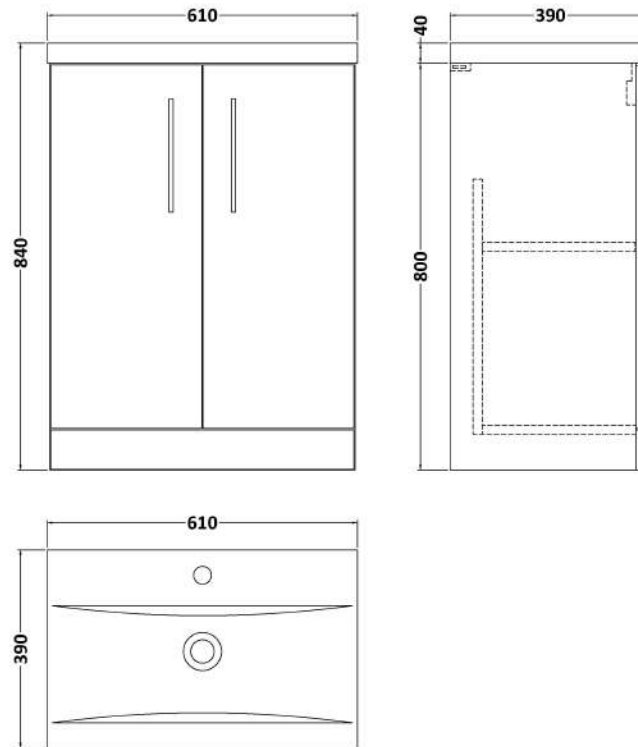

Sales Code: ARN1403A

Description: 600 Fs 2-Door Vanity & Basin 1

Packaging Details

Barcode: 5056678414149

Sales Code: NVF1403F

Description: 600 Fs 2-Door Unit (365 Deep)

Product Dimensions

Height (mm):	800
Width (mm):	600
Depth (mm):	383
Nett Weight (kg):	19.5

Packaging Dimensions

Height (mm):	835
Width (mm):	620
Depth (mm):	375
Gross Weight (kg):	20

Packaging Data

Box Colour:	Brown Cardboard Box - Printed
Box Qty:	0
Label Size:	0 x 0
Label Colour:	White Label
Label Qty:	0

Outer Box Dimensions (If Applicable)

Height (mm):	
Width (mm):	
Depth (mm):	
Gross Weight (kg):	
Barcode:	5056678402610

Product Details

Country of Origin:	China
Fitting Instruction:	Yes
CE & UKCA:	N/A
FSC Certified Materials:	Yes
Colour:	Satin Anthracite
Construction Method:	Cam & Wood Dowel
Construction Type:	Rigid
Cabinet Finish:	MFC Painted Matt
Fascia Finish:	Mdf Painted Matt
Cabinet Thickness (mm):	16
Fascia Thickness (mm):	18
Drawer Included:	No
Drawer Type:	Not Applicable
No of Shelves:	1
Hinge Type:	95 Degree Soft Close
Hinge Included:	Yes, Supplied
Adjustable Legs:	No, Not Required
Fixings Included:	Yes
Handle Style:	Contemporary
Waste Shroud:	No
Handle Included:	Yes, Supplied
Handle Type:	D-Shape

Sales Code: NVM013

Description: 600 Mid-Edged Basin 1 Th

Product Dimensions

Height (mm):	0
Width (mm):	0
Depth (mm):	0
Nett Weight (kg):	11

Packaging Dimensions

Height (mm):	200
Width (mm):	410
Depth (mm):	630
Gross Weight (kg):	11