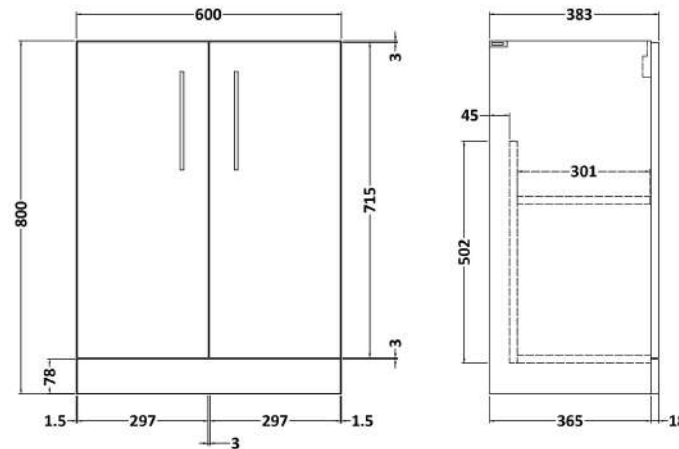

Sales Code: ARN1403A

Description: 600 Fs 2-Door Vanity & Basin 1

Packaging Details

Barcode: 5056678414149

Sales Code: NVF1403F

Description: 600 Fs 2-Door Unit (365 Deep)

Product Dimensions

Height (mm):	800
Width (mm):	600
Depth (mm):	383
Nett Weight (kg):	19.5

Packaging Dimensions

Height (mm):	835
Width (mm):	620
Depth (mm):	375
Gross Weight (kg):	20

Packaging Data

Box Colour:	Brown Cardboard Box - Printed
Box Qty:	0
Label Size:	0 x 0
Label Colour:	White Label
Label Qty:	0

Outer Box Dimensions (If Applicable)

Height (mm):	
Width (mm):	
Depth (mm):	
Gross Weight (kg):	
Barcode:	5056678402610

Product Details

Country of Origin:	China
Fitting Instruction:	Yes
CE & UKCA:	N/A
FSC Certified Materials:	Yes
Colour:	Satin Anthracite
Construction Method:	Cam & Wood Dowel
Construction Type:	Rigid
Cabinet Finish:	MFC Painted Matt
Fascia Finish:	Mdf Painted Matt
Cabinet Thickness (mm):	16
Fascia Thickness (mm):	18
Drawer Included:	No
Drawer Type:	Not Applicable
No of Shelves:	1
Hinge Type:	95 Degree Soft Close
Hinge Included:	Yes, Supplied
Adjustable Legs:	No, Not Required
Fixings Included:	Yes
Handle Style:	Contemporary
Waste Shroud:	No
Handle Included:	Yes, Supplied
Handle Type:	D-Shape

Sales Code: NVM013

Description: 600 Mid-Edged Basin 1 Th

Product Dimensions

Height (mm):	0
Width (mm):	0
Depth (mm):	0
Nett Weight (kg):	11

Packaging Dimensions

Height (mm):	200
Width (mm):	410
Depth (mm):	630
Gross Weight (kg):	11