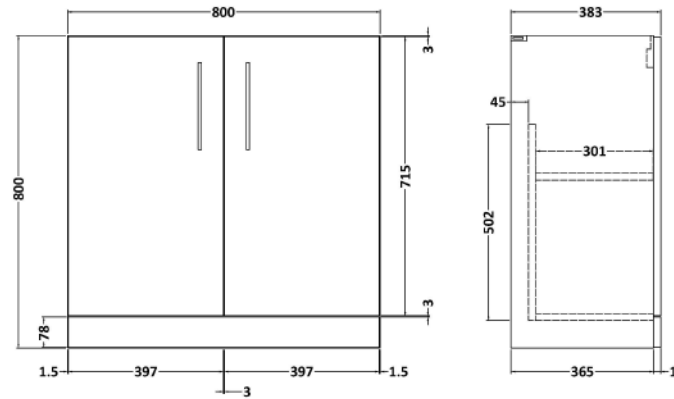

Sales Code: ARN1405A

Description: 800 Fs 2-Door Vanity & Basin 1

Packaging Details

Barcode: 5056678414286

Sales Code: NVF1405

Description: 800 Fs 2-Door Unit (365 Deep)

Product Dimensions

Height (mm):	800
Width (mm):	800
Depth (mm):	383
Nett Weight (kg):	25.5

Packaging Dimensions

Height (mm):	835
Width (mm):	820
Depth (mm):	375
Gross Weight (kg):	26

Packaging Data

Box Colour:	Brown Cardboard Box - Printed
Box Qty:	0
Label Size:	0 x 0
Label Colour:	White Label
Label Qty:	0

Outer Box Dimensions (If Applicable)

Height (mm):	
Width (mm):	
Depth (mm):	
Gross Weight (kg):	
Barcode:	5056678402658

Product Details

Country of Origin:	China
Fitting Instruction:	Yes
CE & UKCA:	N/A
FSC Certified Materials:	Yes
Colour:	Satin Anthracite
Construction Method:	Cam & Wood Dowel
Construction Type:	Rigid
Cabinet Finish:	MFC Painted Matt
Fascia Finish:	Mdf Painted Matt
Cabinet Thickness (mm):	16
Fascia Thickness (mm):	18
Drawer Included:	No
Drawer Type:	Not Applicable
No of Shelves:	1
Hinge Type:	95 Degree Soft Close
Hinge Included:	Yes, Supplied
Adjustable Legs:	No, Not Required
Fixings Included:	Yes
Handle Style:	Contemporary
Waste Shroud:	No
Handle Included:	Yes, Supplied
Handle Type:	D-Shape

Sales Code: NVM015

Description: 800 Mid Edged Basin 1 Th

Product Dimensions

Height (mm):	0
Width (mm):	0
Depth (mm):	0
Nett Weight (kg):	15

Packaging Dimensions

Height (mm):	210
Width (mm):	410
Depth (mm):	830
Gross Weight (kg):	15