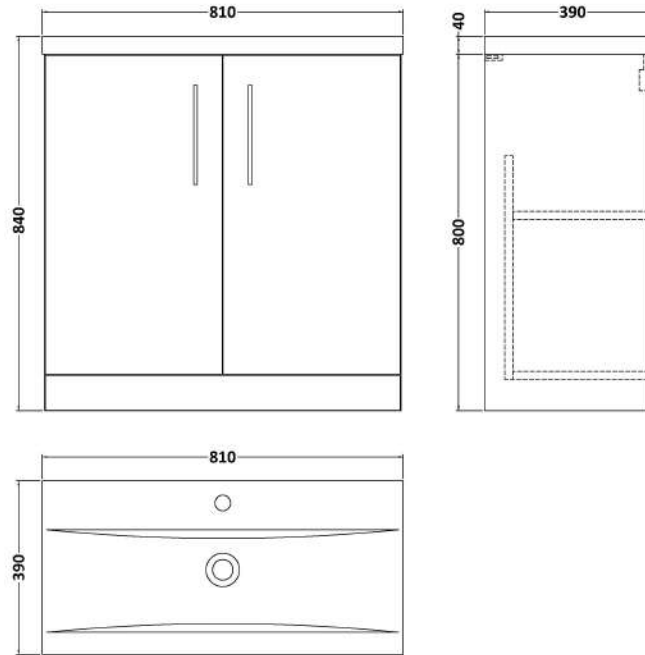

Sales Code: ARN1405A

Description: 800 Fs 2-Door Vanity & Basin 1

Packaging Details

Barcode: 5056678414286

Sales Code: NVF1405

Description: 800 Fs 2-Door Unit (365 Deep)

Product Dimensions

Height (mm):	800
Width (mm):	800
Depth (mm):	383
Nett Weight (kg):	25.5

Packaging Dimensions

Height (mm):	835
Width (mm):	820
Depth (mm):	375
Gross Weight (kg):	26

Packaging Data

Box Colour:	Brown Cardboard Box - Printed
Box Qty:	0
Label Size:	0 x 0
Label Colour:	White Label
Label Qty:	0

Outer Box Dimensions (If Applicable)

Height (mm):	
Width (mm):	
Depth (mm):	
Gross Weight (kg):	
Barcode:	5056678402658

Product Details

Country of Origin:	China
Fitting Instruction:	Yes
CE & UKCA:	N/A
FSC Certified Materials:	Yes
Colour:	Satin Anthracite
Construction Method:	Cam & Wood Dowel
Construction Type:	Rigid
Cabinet Finish:	MFC Painted Matt
Fascia Finish:	Mdf Painted Matt
Cabinet Thickness (mm):	16
Fascia Thickness (mm):	18
Drawer Included:	No
Drawer Type:	Not Applicable
No of Shelves:	1
Hinge Type:	95 Degree Soft Close
Hinge Included:	Yes, Supplied
Adjustable Legs:	No, Not Required
Fixings Included:	Yes
Handle Style:	Contemporary
Waste Shroud:	No
Handle Included:	Yes, Supplied
Handle Type:	D-Shape

Sales Code: NVM015

Description: 800 Mid Edged Basin 1 Th

Product Dimensions

Height (mm):	0
Width (mm):	0
Depth (mm):	0
Nett Weight (kg):	15

Packaging Dimensions

Height (mm):	210
Width (mm):	410
Depth (mm):	830
Gross Weight (kg):	15