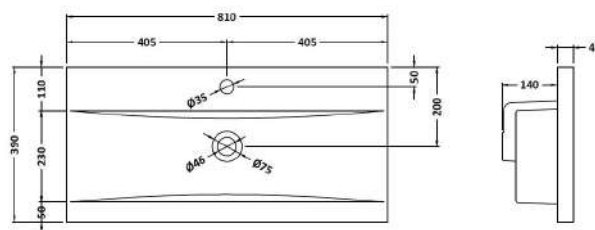

Packaging Dimensions

Height (mm):	835
Width (mm):	820
Depth (mm):	375
Gross Weight (kg):	26

Packaging Data

Box Colour:	Brown Cardboard Box - Printed
Box Qty:	0
Label Size:	0 x 0
Label Colour:	White Label
Label Qty:	0

Outer Box Dimensions (If Applicable)

Height (mm):	
Width (mm):	
Depth (mm):	
Gross Weight (kg):	
Barcode:	5056678402658

Product Details

Country of Origin:	China
Fitting Instruction:	Yes
CE & UKCA:	N/A
FSC Certified Materials:	Yes
Colour:	Satin Anthracite
Construction Method:	Cam & Wood Dowel
Construction Type:	Rigid
Cabinet Finish:	MFC Painted Matt
Fascia Finish:	Mdf Painted Matt
Cabinet Thickness (mm):	16
Fascia Thickness (mm):	18
Drawer Included:	No
Drawer Type:	Not Applicable
No of Shelves:	1
Hinge Type:	95 Degree Soft Close
Hinge Included:	Yes, Supplied
Adjustable Legs:	No, Not Required
Fixings Included:	Yes
Handle Style:	Contemporary
Waste Shroud:	No
Handle Included:	Yes, Supplied
Handle Type:	D-Shape

Sales Code: NVM015

Description: 800 Mid Edged Basin 1 Th

Product Dimensions

Height (mm):	0
Width (mm):	0
Depth (mm):	0
Nett Weight (kg):	15

Packaging Dimensions

Height (mm):	210
Width (mm):	410
Depth (mm):	830
Gross Weight (kg):	15

Packaging Data

Box Colour:	Brown Cardboard Box
Box Qty:	0
Label Size:	0 x 0
Label Colour:	White Label
Label Qty:	0

Outer Box Dimensions (If Applicable)

Height (mm):	
Width (mm):	
Depth (mm):	
Gross Weight (kg):	
Barcode:	5055369043422