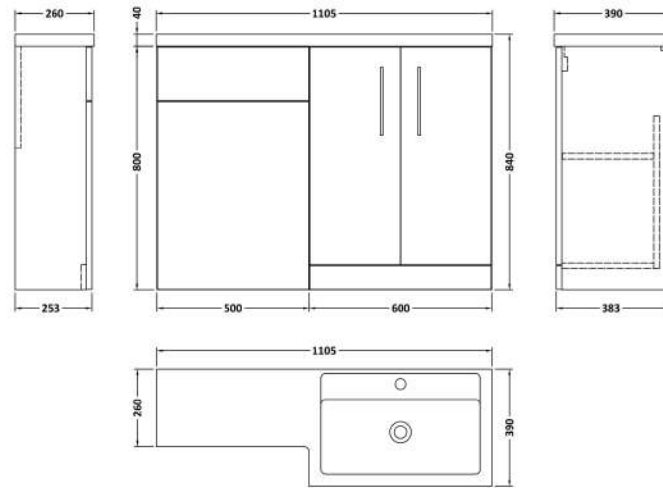

Sales Code: ARN1411R

Description: 1100X390 Combination Unit Rh

Packaging Details

Barcode: 5056678450420

Sales Code: NVF1403F

Description: 600 Fs 2-Door Unit (365 Deep)

Product Dimensions

Height (mm):	800
Width (mm):	600
Depth (mm):	383
Nett Weight (kg):	19.5

Packaging Dimensions

Height (mm):	835
Width (mm):	620
Depth (mm):	375
Gross Weight (kg):	20

Packaging Data

Box Colour:	Brown Cardboard Box - Printed
Box Qty:	0
Label Size:	0 x 0
Label Colour:	White Label
Label Qty:	2

Sales Code: NVF1441

Description: 500 Wc Unit (235 Deep)

Product Dimensions

Height (mm):	818
Width (mm):	502
Depth (mm):	260
Nett Weight (kg):	13.1

Packaging Dimensions

Height (mm):	825
Width (mm):	525
Depth (mm):	260
Gross Weight (kg):	13.6

Sales Code: PMB411R

Description: 1100X390 L Shaped Polymarble Basin Rh

Product Dimensions

Height (mm):	135
Width (mm):	1105
Depth (mm):	390
Nett Weight (kg):	16

Packaging Dimensions

Height (mm):	190
Width (mm):	420
Depth (mm):	1160
Gross Weight (kg):	16.5