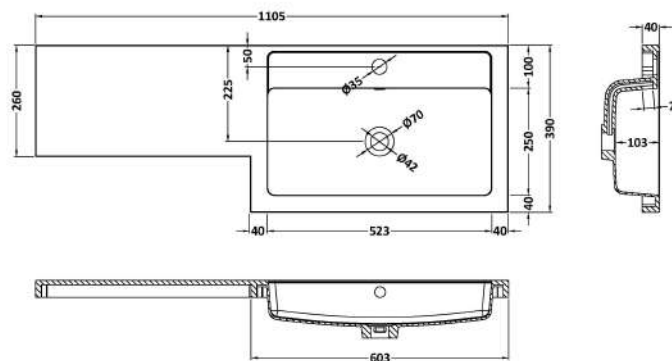

Packaging Dimensions

Height (mm):	835
Width (mm):	620
Depth (mm):	375
Gross Weight (kg):	20

Packaging Data

Box Colour:	Brown Cardboard Box - Printed
Box Qty:	0
Label Size:	0 x 0
Label Colour:	White Label
Label Qty:	2

Sales Code: NVF1441

Description: 500 Wc Unit (235 Deep)

Product Dimensions

Height (mm):	818
Width (mm):	502
Depth (mm):	260
Nett Weight (kg):	13.1

Packaging Dimensions

Height (mm):	825
Width (mm):	525
Depth (mm):	260
Gross Weight (kg):	13.6

Packaging Data

Box Colour:	Brown Cardboard Box - Printed
Box Qty:	0
Label Size:	0 x 0
Label Colour:	White Label
Label Qty:	2

Outer Box Dimensions (If Applicable)

Height (mm):	
Width (mm):	
Depth (mm):	
Gross Weight (kg):	
Barcode:	5056678402818

Sales Code: PMB411R

Description: 1100X390 L Shaped Polymarble Basin Rh

Product Dimensions

Height (mm):	135
Width (mm):	1105
Depth (mm):	390
Nett Weight (kg):	16

Packaging Dimensions

Height (mm):	190
Width (mm):	420
Depth (mm):	1160
Gross Weight (kg):	16.5