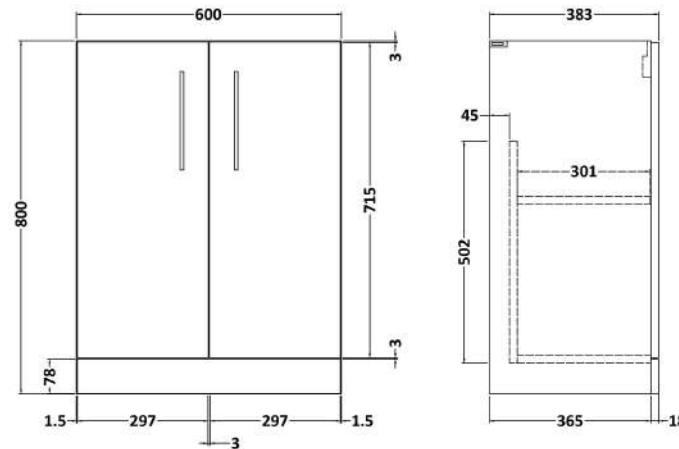

Sales Code: ARN1411R

Description: 1100X390 Combination Unit Rh

Packaging Details

Barcode: 5056678450420

Sales Code: NVF1403F

Description: 600 Fs 2-Door Unit (365 Deep)

Product Dimensions

Height (mm):	800
Width (mm):	600
Depth (mm):	383
Nett Weight (kg):	19.5

Packaging Dimensions

Height (mm):	835
Width (mm):	620
Depth (mm):	375
Gross Weight (kg):	20

Packaging Data

Box Colour:	Brown Cardboard Box - Printed
Box Qty:	0
Label Size:	0 x 0
Label Colour:	White Label
Label Qty:	2

Sales Code: NVF1441

Description: 500 Wc Unit (235 Deep)

Product Dimensions

Height (mm):	818
Width (mm):	502
Depth (mm):	260
Nett Weight (kg):	13.1

Packaging Dimensions

Height (mm):	825
Width (mm):	525
Depth (mm):	260
Gross Weight (kg):	13.6

Sales Code: PMB411R

Description: 1100X390 L Shaped Polymarble Basin Rh

Product Dimensions

Height (mm):	135
Width (mm):	1105
Depth (mm):	390
Nett Weight (kg):	16

Packaging Dimensions

Height (mm):	190
Width (mm):	420
Depth (mm):	1160
Gross Weight (kg):	16.5