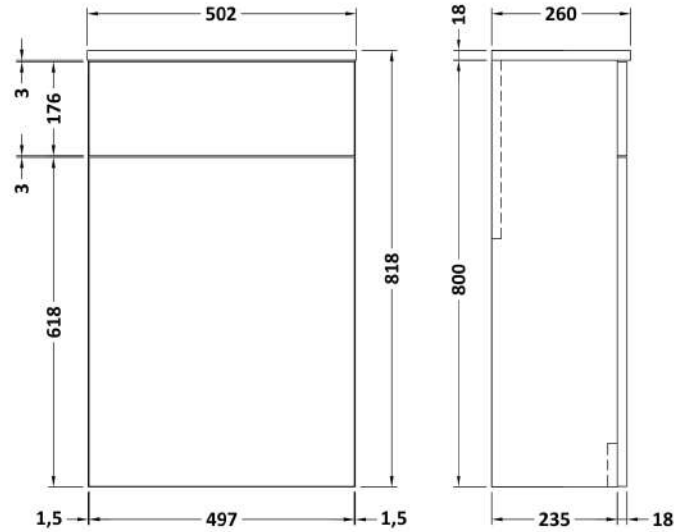

Packaging Dimensions

Height (mm):	835
Width (mm):	620
Depth (mm):	375
Gross Weight (kg):	20

Packaging Data

Box Colour:	Brown Cardboard Box - Printed
Box Qty:	0
Label Size:	0 x 0
Label Colour:	White Label
Label Qty:	2

Sales Code: NVF1441

Description: 500 Wc Unit (235 Deep)

Product Dimensions

Height (mm):	818
Width (mm):	502
Depth (mm):	260
Nett Weight (kg):	13.1

Packaging Dimensions

Height (mm):	825
Width (mm):	525
Depth (mm):	260
Gross Weight (kg):	13.6

Packaging Data

Box Colour:	Brown Cardboard Box - Printed
Box Qty:	0
Label Size:	0 x 0
Label Colour:	White Label
Label Qty:	2

Outer Box Dimensions (If Applicable)

Height (mm):	
Width (mm):	
Depth (mm):	
Gross Weight (kg):	
Barcode:	5056678402818

Sales Code: PMB411R

Description: 1100X390 L Shaped Polymarble Basin Rh

Product Dimensions

Height (mm):	135
Width (mm):	1105
Depth (mm):	390
Nett Weight (kg):	16

Packaging Dimensions

Height (mm):	190
Width (mm):	420
Depth (mm):	1160
Gross Weight (kg):	16.5