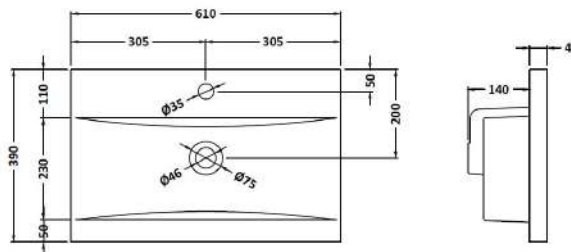

**Packaging Dimensions**

Height (mm):	391
Width (mm):	632
Depth (mm):	391
Gross Weight (kg):	13.5

**Packaging Data**

Box Colour:	Brown Cardboard Box - Printed
Box Qty:	0
Label Size:	0 x 0
Label Colour:	White Label
Label Qty:	0

### Product Dimensions

Height (mm):	0
Width (mm):	0
Depth (mm):	0
Nett Weight (kg):	11

### Packaging Dimensions

Height (mm):	200
Width (mm):	410
Depth (mm):	630
Gross Weight (kg):	11

### Outer Box Dimensions (If Applicable)

Height (mm):	
Width (mm):	
Depth (mm):	
Gross Weight (kg):	
Barcode:	5055369043415