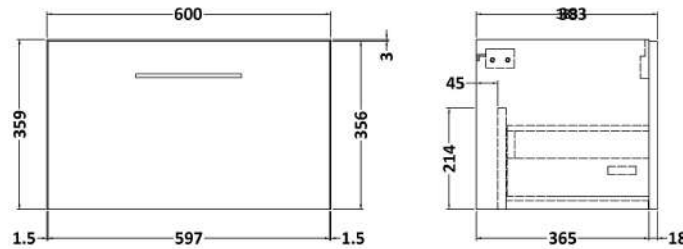

### Packaging Details

Barcode: 5056678414408

**Sales Code:** NVF1422

**Description:** 600 Single Drawer Unit (365 Deep)

**Product Dimensions**

Height (mm):	359
Width (mm):	600
Depth (mm):	383
Nett Weight (kg):	13

**Packaging Dimensions**

Height (mm):	391
Width (mm):	632
Depth (mm):	391
Gross Weight (kg):	13.5

**Packaging Data**

Box Colour:	Brown Cardboard Box - Printed
Box Qty:	0
Label Size:	0 x 0
Label Colour:	White Label
Label Qty:	0

### Product Dimensions

Height (mm):	0
Width (mm):	0
Depth (mm):	0
Nett Weight (kg):	11

### Packaging Dimensions

Height (mm):	200
Width (mm):	410
Depth (mm):	630
Gross Weight (kg):	11