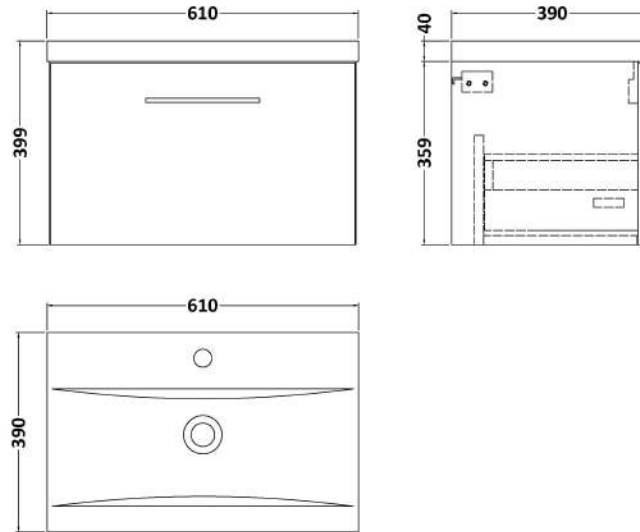

### Packaging Details

Barcode: 5056678414408

**Sales Code:** NVF1422

**Description:** 600 Single Drawer Unit (365 Deep)

**Product Dimensions**

Height (mm):	359
Width (mm):	600
Depth (mm):	383
Nett Weight (kg):	13

**Packaging Dimensions**

Height (mm):	391
Width (mm):	632
Depth (mm):	391
Gross Weight (kg):	13.5

**Packaging Data**

Box Colour:	Brown Cardboard Box - Printed
Box Qty:	0
Label Size:	0 x 0
Label Colour:	White Label
Label Qty:	0

### Product Dimensions

Height (mm):	0
Width (mm):	0
Depth (mm):	0
Nett Weight (kg):	11

### Packaging Dimensions

Height (mm):	200
Width (mm):	410
Depth (mm):	630
Gross Weight (kg):	11