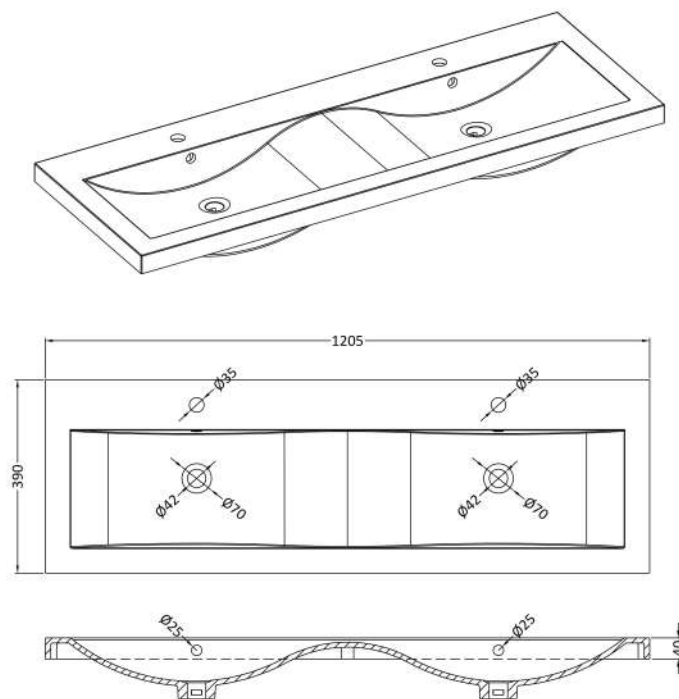

Packaging Dimensions

Height (mm):	391
Width (mm):	632
Depth (mm):	391
Gross Weight (kg):	13.5

Packaging Data

Box Colour:	Brown Cardboard Box - Printed
Box Qty:	0
Label Size:	0 x 0
Label Colour:	White Label
Label Qty:	0

Outer Box Dimensions (If Applicable)

Height (mm):	
Width (mm):	
Depth (mm):	
Gross Weight (kg):	
Barcode:	5056678402719

Product Details

Country of Origin:	China
Fitting Instruction:	Yes
CE & UKCA:	N/A
FSC Certified Materials:	Yes
Colour:	Satin Anthracite
Construction Method:	Cam & Wood Dowel
Construction Type:	Rigid
Cabinet Finish:	MFC Painted Matt
Fascia Finish:	Mdf Painted Matt
Cabinet Thickness (mm):	16
Fascia Thickness (mm):	18
Drawer Included:	Yes
Drawer Type:	80mm High Metal S/C Inc Galler
No of Shelves:	0
Hinge Type:	Not Applicable
Hinge Included:	Not Applicable
Adjustable Legs:	No, Not Required
Fixings Included:	Yes
Handle Style:	Contemporary
Waste Shroud:	Yes
Handle Included:	Yes, Supplied
Handle Type:	D-Shape

Sales Code: CBM424

Description: Double Ceramic Basin 1208X392

Product Dimensions

Height (mm):	0
Width (mm):	0
Depth (mm):	0
Nett Weight (kg):	27

Packaging Dimensions

Height (mm):	205
Width (mm):	1270
Depth (mm):	510
Gross Weight (kg):	27

Basins: Tap Hole: Two Tapholes Chain Stay Hole: No
Template: Not Required Waste Type Req: Slotted
Overflow Inc: Yes Overflow Cover: Yes
Inner Bowl Depth (mm): 103 mm