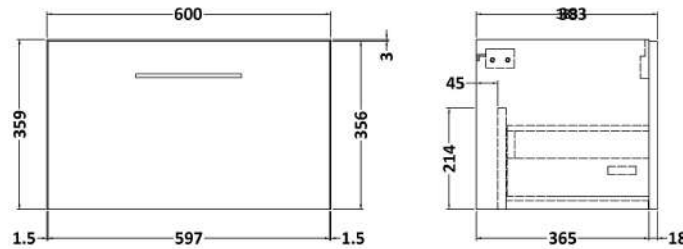

Sales Code: ARN1422F

Description: 1200 Wh 2-Drawer Vanity & Double Basin

Packaging Details

Barcode: 5056678414484

Sales Code: NVF1422

Description: 600 Single Drawer Unit (365 Deep)

Product Dimensions

Height (mm):	359
Width (mm):	600
Depth (mm):	383
Nett Weight (kg):	13

Packaging Dimensions

Height (mm):	391
Width (mm):	632
Depth (mm):	391
Gross Weight (kg):	13.5

Packaging Data

Box Colour:	Brown Cardboard Box - Printed
Box Qty:	0
Label Size:	0 x 0
Label Colour:	White Label
Label Qty:	0

Sales Code: CBM424

Description: Double Ceramic Basin 1208X392

Product Dimensions

Height (mm):	0
Width (mm):	0
Depth (mm):	0
Nett Weight (kg):	27

Packaging Dimensions

Height (mm):	205
Width (mm):	1270
Depth (mm):	510
Gross Weight (kg):	27

Packaging Data

Box Colour:	Brown Cardboard Box - Printed
Box Qty:	0
Label Size:	0 x 0
Label Colour:	White Label
Label Qty:	0

Outer Box Dimensions (If Applicable)

Height (mm):	
Width (mm):	
Depth (mm):	
Gross Weight (kg):	
Barcode:	5056211875826