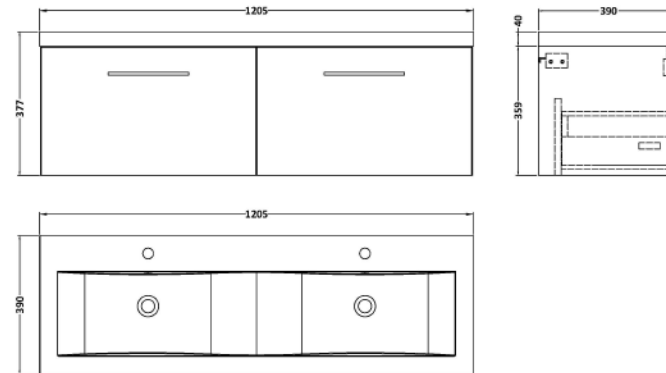

Sales Code: ARN1422F

Description: 1200 Wh 2-Drawer Vanity & Double Basin

Packaging Details

Barcode: 5056678414484

Sales Code: NVF1422

Description: 600 Single Drawer Unit (365 Deep)

Product Dimensions

Height (mm):	359
Width (mm):	600
Depth (mm):	383
Nett Weight (kg):	13

Packaging Dimensions

Height (mm):	391
Width (mm):	632
Depth (mm):	391
Gross Weight (kg):	13.5

Packaging Data

Box Colour:	Brown Cardboard Box - Printed
Box Qty:	0
Label Size:	0 x 0
Label Colour:	White Label
Label Qty:	0

Outer Box Dimensions (If Applicable)

Height (mm):	
Width (mm):	
Depth (mm):	
Gross Weight (kg):	
Barcode:	5056678402719

Product Details

Country of Origin:	China
Fitting Instruction:	Yes
CE & UKCA:	N/A
FSC Certified Materials:	Yes
Colour:	Satin Anthracite
Construction Method:	Cam & Wood Dowel
Construction Type:	Rigid
Cabinet Finish:	MFC Painted Matt
Fascia Finish:	Mdf Painted Matt
Cabinet Thickness (mm):	16
Fascia Thickness (mm):	18
Drawer Included:	Yes
Drawer Type:	80mm High Metal S/C Inc Galler
No of Shelves:	0
Hinge Type:	Not Applicable
Hinge Included:	Not Applicable
Adjustable Legs:	No, Not Required
Fixings Included:	Yes
Handle Style:	Contemporary
Waste Shroud:	Yes
Handle Included:	Yes, Supplied
Handle Type:	D-Shape

Sales Code: CBM424

Description: Double Ceramic Basin 1208X392

Product Dimensions

Height (mm):	0
Width (mm):	0
Depth (mm):	0
Nett Weight (kg):	27

Packaging Dimensions

Height (mm):	205
Width (mm):	1270
Depth (mm):	510
Gross Weight (kg):	27