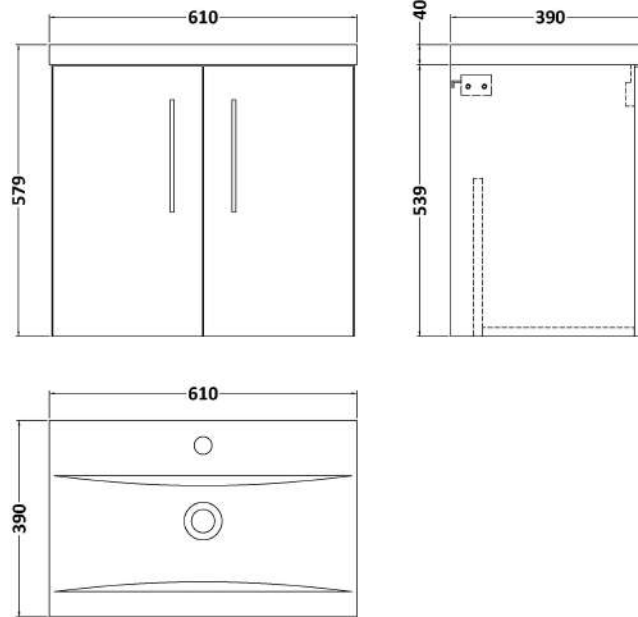

Sales Code: ARN1423A

Description: 600 Wh 2-Door Vanity & Basin 1

Packaging Details

Barcode: 5056678414514