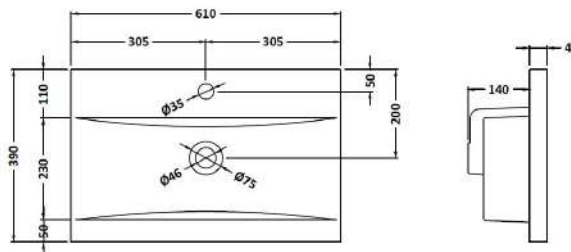

### Product Dimensions

Height (mm):	540
Width (mm):	600
Depth (mm):	383
Nett Weight (kg):	14.2

### Packaging Dimensions

Height (mm):	560
Width (mm):	620
Depth (mm):	405
Gross Weight (kg):	14.7

### Outer Box Dimensions (If Applicable)

Height (mm):	
Width (mm):	
Depth (mm):	
Gross Weight (kg):	
Barcode:	5056678402733

### Product Dimensions

Height (mm):	0
Width (mm):	0
Depth (mm):	0
Nett Weight (kg):	11