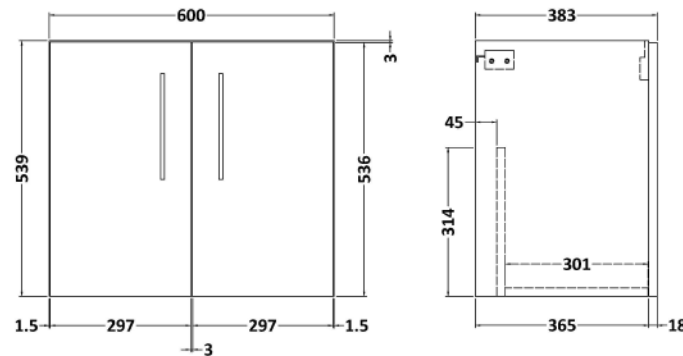

### Product Dimensions

Height (mm):	540
Width (mm):	600
Depth (mm):	383
Nett Weight (kg):	14.2

### Packaging Dimensions

Height (mm):	560
Width (mm):	620
Depth (mm):	405
Gross Weight (kg):	14.7

### Outer Box Dimensions (If Applicable)

Height (mm):	
Width (mm):	
Depth (mm):	
Gross Weight (kg):	
Barcode:	5056678402733

### Packaging Dimensions

Height (mm):	200
Width (mm):	410
Depth (mm):	630
Gross Weight (kg):	11