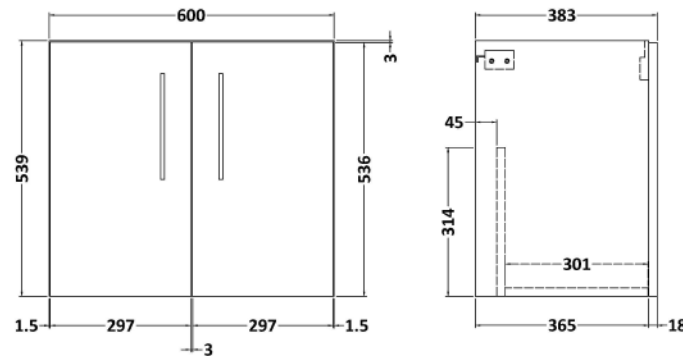

Sales Code: ARN1423F

Description: 1200 Wh 4-Door Vanity & Double Basin

Packaging Details

Barcode: 5056678414590

Sales Code: NVF1423

Description: 600 Wh 2-Door Unit (365 Deep)

Product Dimensions

Height (mm):	540
Width (mm):	600
Depth (mm):	383
Nett Weight (kg):	14.2

Packaging Dimensions

Height (mm):	560
Width (mm):	620
Depth (mm):	405
Gross Weight (kg):	14.7

Packaging Data

Box Colour:	Brown Cardboard Box - Printed
Box Qty:	0
Label Size:	0 x 0
Label Colour:	White Label
Label Qty:	0

Outer Box Dimensions (If Applicable)

Height (mm):	
Width (mm):	
Depth (mm):	
Gross Weight (kg):	
Barcode:	5056678402733

Product Details

Country of Origin:	China
Fitting Instruction:	Yes
CE & UKCA:	N/A
FSC Certified Materials:	Yes
Colour:	Satin Anthracite
Construction Method:	Cam & Wood Dowel
Construction Type:	Rigid
Cabinet Finish:	MFC Painted Matt
Fascia Finish:	Mdf Painted Matt
Cabinet Thickness (mm):	16
Fascia Thickness (mm):	18
Drawer Included:	No
Drawer Type:	Not Applicable
No of Shelves:	0
Hinge Type:	95 Degree Soft Close
Hinge Included:	Yes, Supplied
Adjustable Legs:	No, Not Required
Fixings Included:	Yes
Handle Style:	Contemporary
Waste Shroud:	No
Handle Included:	Yes, Supplied
Handle Type:	D-Shape

Sales Code: CBM424

Description: Double Ceramic Basin 1208X392

Product Dimensions

Height (mm):	0
Width (mm):	0
Depth (mm):	0
Nett Weight (kg):	27

Packaging Dimensions

Height (mm):	205
Width (mm):	1270
Depth (mm):	510
Gross Weight (kg):	27