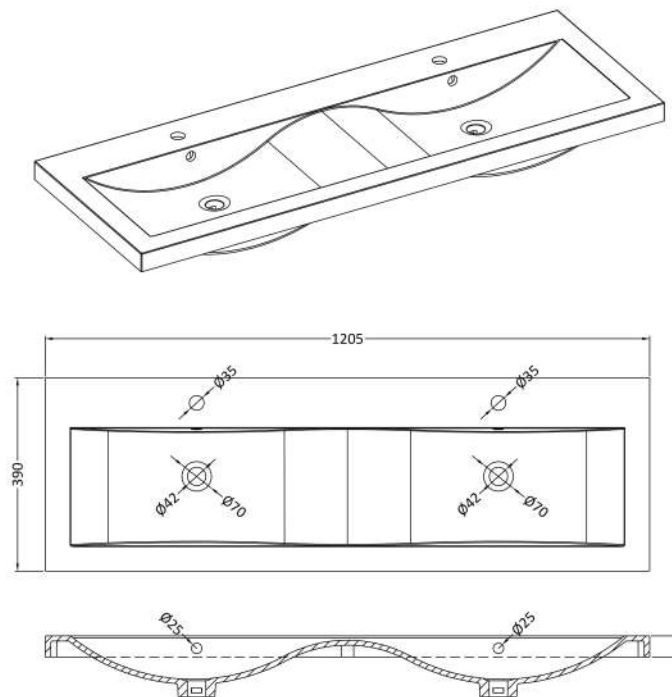

Sales Code: ARN1423F

Description: 1200 Wh 4-Door Vanity & Double Basin

Packaging Details

Barcode: 5056678414590

Sales Code: NVF1423

Description: 600 Wh 2-Door Unit (365 Deep)

Product Dimensions

Height (mm):	540
Width (mm):	600
Depth (mm):	383
Nett Weight (kg):	14.2

Packaging Dimensions

Height (mm):	560
Width (mm):	620
Depth (mm):	405
Gross Weight (kg):	14.7

Packaging Data

Box Colour:	Brown Cardboard Box - Printed
Box Qty:	0
Label Size:	0 x 0
Label Colour:	White Label
Label Qty:	0

Outer Box Dimensions (If Applicable)

Height (mm):	
Width (mm):	
Depth (mm):	
Gross Weight (kg):	
Barcode:	5056678402733

Product Details

Country of Origin:	China
Fitting Instruction:	Yes
CE & UKCA:	N/A
FSC Certified Materials:	Yes
Colour:	Satin Anthracite
Construction Method:	Cam & Wood Dowel
Construction Type:	Rigid
Cabinet Finish:	MFC Painted Matt
Fascia Finish:	Mdf Painted Matt
Cabinet Thickness (mm):	16
Fascia Thickness (mm):	18
Drawer Included:	No
Drawer Type:	Not Applicable
No of Shelves:	0
Hinge Type:	95 Degree Soft Close
Hinge Included:	Yes, Supplied
Adjustable Legs:	No, Not Required
Fixings Included:	Yes
Handle Style:	Contemporary
Waste Shroud:	No
Handle Included:	Yes, Supplied
Handle Type:	D-Shape

Sales Code: CBM424

Description: Double Ceramic Basin 1208X392

Product Dimensions

Height (mm):	0
Width (mm):	0
Depth (mm):	0
Nett Weight (kg):	27

Packaging Dimensions

Height (mm):	205
Width (mm):	1270
Depth (mm):	510
Gross Weight (kg):	27