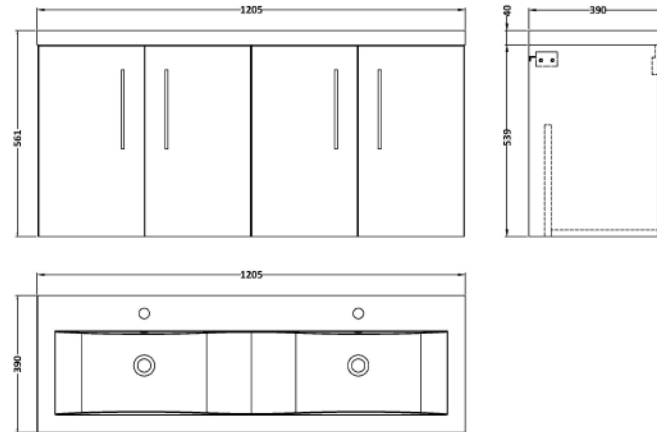

Sales Code: ARN1423F

Description: 1200 Wh 4-Door Vanity & Double Basin

Packaging Details

Barcode: 5056678414590

Sales Code: NVF1423

Description: 600 Wh 2-Door Unit (365 Deep)

Product Dimensions

Height (mm):	540
Width (mm):	600
Depth (mm):	383
Nett Weight (kg):	14.2

Packaging Dimensions

Height (mm):	560
Width (mm):	620
Depth (mm):	405
Gross Weight (kg):	14.7

Packaging Data

Box Colour:	Brown Cardboard Box - Printed
Box Qty:	0
Label Size:	0 x 0
Label Colour:	White Label
Label Qty:	0

Outer Box Dimensions (If Applicable)

Height (mm):	
Width (mm):	
Depth (mm):	
Gross Weight (kg):	
Barcode:	5056678402733

Product Details

Country of Origin:	China
Fitting Instruction:	Yes
CE & UKCA:	N/A
FSC Certified Materials:	Yes
Colour:	Satin Anthracite
Construction Method:	Cam & Wood Dowel
Construction Type:	Rigid
Cabinet Finish:	MFC Painted Matt
Fascia Finish:	Mdf Painted Matt
Cabinet Thickness (mm):	16
Fascia Thickness (mm):	18
Drawer Included:	No
Drawer Type:	Not Applicable
No of Shelves:	0
Hinge Type:	95 Degree Soft Close
Hinge Included:	Yes, Supplied
Adjustable Legs:	No, Not Required
Fixings Included:	Yes
Handle Style:	Contemporary
Waste Shroud:	No
Handle Included:	Yes, Supplied
Handle Type:	D-Shape

Sales Code: CBM424

Description: Double Ceramic Basin 1208X392

Product Dimensions

Height (mm):	0
Width (mm):	0
Depth (mm):	0
Nett Weight (kg):	27

Packaging Dimensions

Height (mm):	205
Width (mm):	1270
Depth (mm):	510
Gross Weight (kg):	27