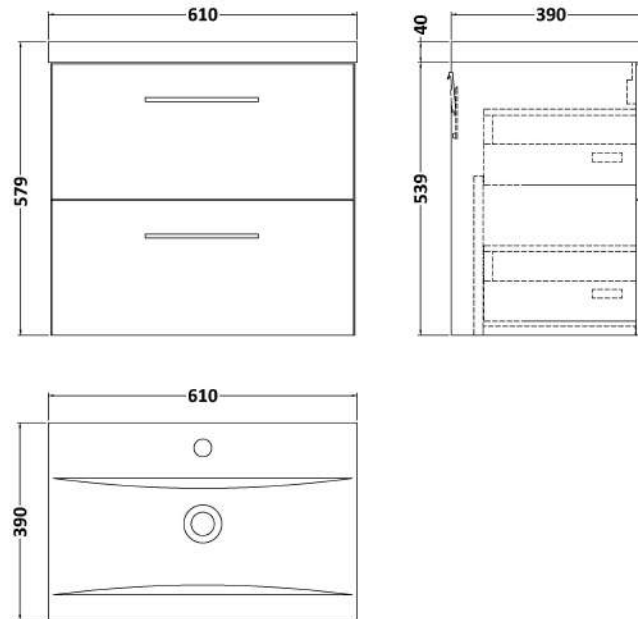

Sales Code: ARN1424A

Description: 600 Wh 2-Drawer Vanity & Basin 1

Packaging Details

Barcode: 5056678414620

Sales Code: NVF1424

Description: 600 Wh 2-Drawer Unit (365 Deep)

Product Dimensions

Height (mm):	540
Width (mm):	600
Depth (mm):	383
Nett Weight (kg):	21.5

Packaging Dimensions

Height (mm):	560
Width (mm):	620
Depth (mm):	405
Gross Weight (kg):	22

Packaging Data

Box Colour:	Brown Cardboard Box - Printed
Box Qty:	0
Label Size:	0 x 0
Label Colour:	White Label
Label Qty:	0

Outer Box Dimensions (If Applicable)

Height (mm):	
Width (mm):	
Depth (mm):	
Gross Weight (kg):	
Barcode:	5056678402757

Product Details

Country of Origin:	China
Fitting Instruction:	Yes
CE & UKCA:	N/A
FSC Certified Materials:	Yes
Colour:	Satin Anthracite
Construction Method:	Cam & Wood Dowel
Construction Type:	Rigid
Cabinet Finish:	MFC Painted Matt
Fascia Finish:	Mdf Painted Matt
Cabinet Thickness (mm):	16
Fascia Thickness (mm):	18
Drawer Included:	Yes
Drawer Type:	80mm High Metal S/C Inc Galler
No of Shelves:	0
Hinge Type:	Not Applicable
Hinge Included:	Not Applicable
Adjustable Legs:	No, Not Required
Fixings Included:	Yes
Handle Style:	Contemporary
Waste Shroud:	Yes
Handle Included:	Yes, Supplied
Handle Type:	D-Shape

Sales Code: NVM013

Description: 600 Mid-Edged Basin 1 Th

Product Dimensions

Height (mm):	0
Width (mm):	0
Depth (mm):	0
Nett Weight (kg):	11

Packaging Dimensions

Height (mm):	200
Width (mm):	410
Depth (mm):	630
Gross Weight (kg):	11