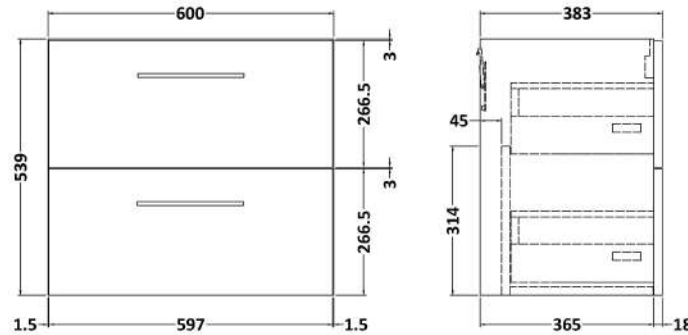

Sales Code: ARN1424A

Description: 600 Wh 2-Drawer Vanity & Basin 1

Packaging Details

Barcode: 5056678414620

Sales Code: NVF1424

Description: 600 Wh 2-Drawer Unit (365 Deep)

Product Dimensions

Height (mm):	540
Width (mm):	600
Depth (mm):	383
Nett Weight (kg):	21.5

Packaging Dimensions

Height (mm):	560
Width (mm):	620
Depth (mm):	405
Gross Weight (kg):	22

Packaging Data

Box Colour:	Brown Cardboard Box - Printed
Box Qty:	0
Label Size:	0 x 0
Label Colour:	White Label
Label Qty:	0

Sales Code: NVM013

Description: 600 Mid-Edged Basin 1 Th

Product Dimensions

Height (mm):	0
Width (mm):	0
Depth (mm):	0
Nett Weight (kg):	11

Packaging Dimensions

Height (mm):	200
Width (mm):	410
Depth (mm):	630
Gross Weight (kg):	11

Packaging Data

Box Colour:	Brown Cardboard Box - Printed
Box Qty:	0
Label Size:	0 x 0
Label Colour:	White Label
Label Qty:	0

Outer Box Dimensions (If Applicable)

Height (mm):	
Width (mm):	
Depth (mm):	
Gross Weight (kg):	
Barcode:	5055369043415