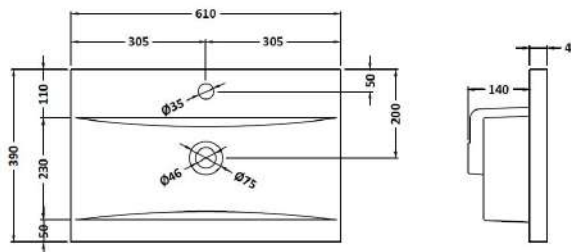

Packaging Dimensions

Height (mm):	560
Width (mm):	620
Depth (mm):	405
Gross Weight (kg):	22

Packaging Data

Box Colour:	Brown Cardboard Box - Printed
Box Qty:	0
Label Size:	0 x 0
Label Colour:	White Label
Label Qty:	0

Outer Box Dimensions (If Applicable)

Height (mm):	
Width (mm):	
Depth (mm):	
Gross Weight (kg):	
Barcode:	5056678402757

Product Details

Country of Origin:	China
Fitting Instruction:	Yes
CE & UKCA:	N/A
FSC Certified Materials:	Yes
Colour:	Satin Anthracite
Construction Method:	Cam & Wood Dowel
Construction Type:	Rigid
Cabinet Finish:	MFC Painted Matt
Fascia Finish:	Mdf Painted Matt
Cabinet Thickness (mm):	16
Fascia Thickness (mm):	18
Drawer Included:	Yes
Drawer Type:	80mm High Metal S/C Inc Galler
No of Shelves:	0
Hinge Type:	Not Applicable
Hinge Included:	Not Applicable
Adjustable Legs:	No, Not Required
Fixings Included:	Yes
Handle Style:	Contemporary
Waste Shroud:	Yes
Handle Included:	Yes, Supplied
Handle Type:	D-Shape

Sales Code: NVM013

Description: 600 Mid-Edged Basin 1 Th

Product Dimensions

Height (mm):	0
Width (mm):	0
Depth (mm):	0
Nett Weight (kg):	11

Packaging Dimensions

Height (mm):	200
Width (mm):	410
Depth (mm):	630
Gross Weight (kg):	11

Packaging Data

Box Colour:	Brown Cardboard Box - Printed
Box Qty:	0
Label Size:	0 x 0
Label Colour:	White Label
Label Qty:	0

Outer Box Dimensions (If Applicable)

Height (mm):	
Width (mm):	
Depth (mm):	
Gross Weight (kg):	
Barcode:	5055369043415