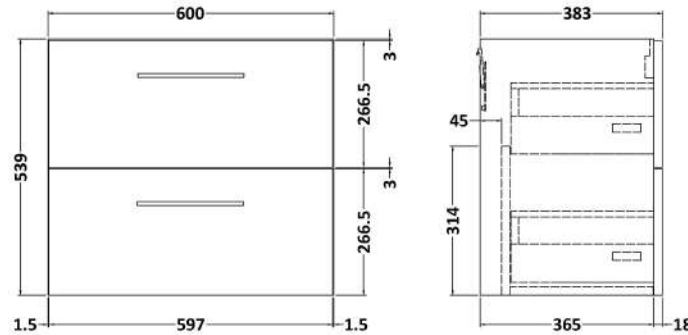

Sales Code: ARN1424F

Description: 1200 Wh 4-Drawer Vanity & Double Basin

Packaging Details

Barcode: 5056678414705

Sales Code: NVF1424

Description: 600 Wh 2-Drawer Unit (365 Deep)

Product Dimensions

Height (mm):	540
Width (mm):	600
Depth (mm):	383
Nett Weight (kg):	21.5

Packaging Dimensions

Height (mm):	560
Width (mm):	620
Depth (mm):	405
Gross Weight (kg):	22

Packaging Data

Box Colour:	Brown Cardboard Box - Printed
Box Qty:	0
Label Size:	0 x 0
Label Colour:	White Label
Label Qty:	0

Sales Code: CBM424

Description: Double Ceramic Basin 1208X392

Product Dimensions

Height (mm):	0
Width (mm):	0
Depth (mm):	0
Nett Weight (kg):	27

Packaging Dimensions

Height (mm):	205
Width (mm):	1270
Depth (mm):	510
Gross Weight (kg):	27

Packaging Data

Box Colour:	Brown Cardboard Box - Printed	
Box Qty:	0	
Label Size:	0 x 0	
Label Colour:	White Label	
Label Qty:	0	

Outer Box Dimensions (If Applicable)

Height (mm):	
Width (mm):	
Depth (mm):	
Gross Weight (kg):	
Barcode:	5056211875826