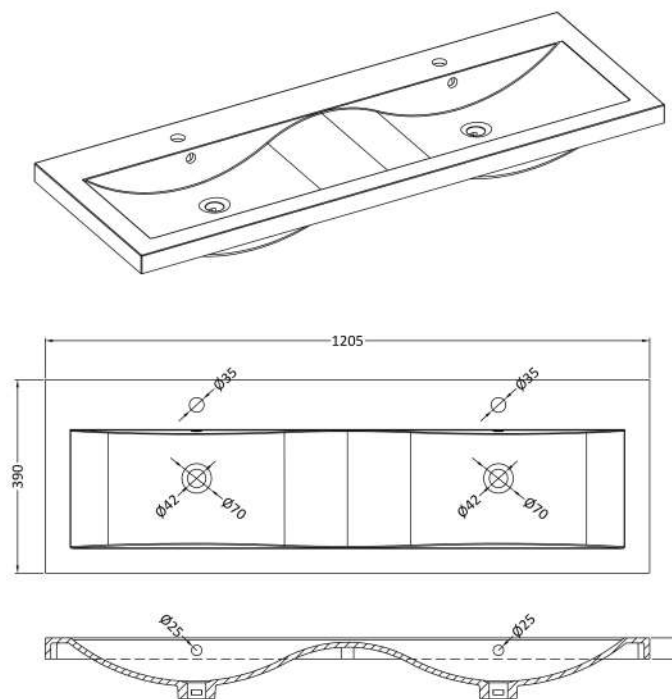

Sales Code: ARN1424F

Description: 1200 Wh 4-Drawer Vanity & Double Basin

Packaging Details

Barcode: 5056678414705

Sales Code: NVF1424

Description: 600 Wh 2-Drawer Unit (365 Deep)

Product Dimensions

Height (mm):	540
Width (mm):	600
Depth (mm):	383
Nett Weight (kg):	21.5

Packaging Dimensions

Height (mm):	560
Width (mm):	620
Depth (mm):	405
Gross Weight (kg):	22

Packaging Data

Box Colour:	Brown Cardboard Box - Printed
Box Qty:	0
Label Size:	0 x 0
Label Colour:	White Label
Label Qty:	0

Outer Box Dimensions (If Applicable)

Height (mm):	
Width (mm):	
Depth (mm):	
Gross Weight (kg):	
Barcode:	5056678402757

Product Details

Country of Origin:	China
Fitting Instruction:	Yes
CE & UKCA:	N/A
FSC Certified Materials:	Yes
Colour:	Satin Anthracite
Construction Method:	Cam & Wood Dowel
Construction Type:	Rigid
Cabinet Finish:	MFC Painted Matt
Fascia Finish:	Mdf Painted Matt
Cabinet Thickness (mm):	16
Fascia Thickness (mm):	18
Drawer Included:	Yes
Drawer Type:	80mm High Metal S/C Inc Galler
No of Shelves:	0
Hinge Type:	Not Applicable
Hinge Included:	Not Applicable
Adjustable Legs:	No, Not Required
Fixings Included:	Yes
Handle Style:	Contemporary
Waste Shroud:	Yes
Handle Included:	Yes, Supplied
Handle Type:	D-Shape

Sales Code: CBM424

Description: Double Ceramic Basin 1208X392

Product Dimensions

Height (mm):	0
Width (mm):	0
Depth (mm):	0
Nett Weight (kg):	27

Packaging Dimensions

Height (mm):	205
Width (mm):	1270
Depth (mm):	510
Gross Weight (kg):	27