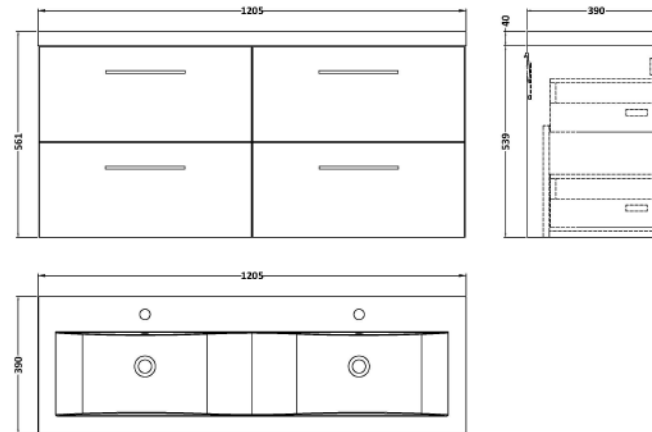

Sales Code: ARN1424F

Description: 1200 Wh 4-Drawer Vanity & Double Basin

Packaging Details

Barcode: 5056678414705

Sales Code: NVF1424

Description: 600 Wh 2-Drawer Unit (365 Deep)

Product Dimensions

Height (mm):	540
Width (mm):	600
Depth (mm):	383
Nett Weight (kg):	21.5

Packaging Dimensions

Height (mm):	560
Width (mm):	620
Depth (mm):	405
Gross Weight (kg):	22

Packaging Data

Box Colour:	Brown Cardboard Box - Printed
Box Qty:	0
Label Size:	0 x 0
Label Colour:	White Label
Label Qty:	0

Outer Box Dimensions (If Applicable)

Height (mm):	
Width (mm):	
Depth (mm):	
Gross Weight (kg):	
Barcode:	5056678402757

Product Details

Country of Origin:	China
Fitting Instruction:	Yes
CE & UKCA:	N/A
FSC Certified Materials:	Yes
Colour:	Satin Anthracite
Construction Method:	Cam & Wood Dowel
Construction Type:	Rigid
Cabinet Finish:	MFC Painted Matt
Fascia Finish:	Mdf Painted Matt
Cabinet Thickness (mm):	16
Fascia Thickness (mm):	18
Drawer Included:	Yes
Drawer Type:	80mm High Metal S/C Inc Galler
No of Shelves:	0
Hinge Type:	Not Applicable
Hinge Included:	Not Applicable
Adjustable Legs:	No, Not Required
Fixings Included:	Yes
Handle Style:	Contemporary
Waste Shroud:	Yes
Handle Included:	Yes, Supplied
Handle Type:	D-Shape

Sales Code: CBM424

Description: Double Ceramic Basin 1208X392

Product Dimensions

Height (mm):	0
Width (mm):	0
Depth (mm):	0
Nett Weight (kg):	27

Packaging Dimensions

Height (mm):	205
Width (mm):	1270
Depth (mm):	510
Gross Weight (kg):	27