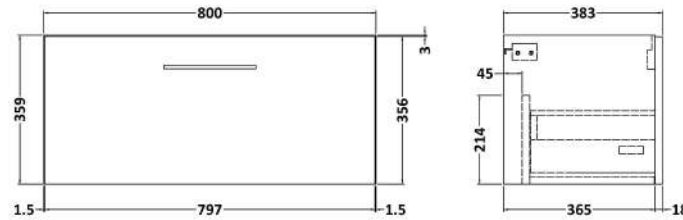

Sales Code: ARN1425A

Description: 800 Wh 1-Drawer Vanity & Basin 1

Packaging Details

Barcode: 5056678414736

Sales Code: NVF1425

Description: 800 Single Drawer Unit (365 Deep)

Product Dimensions

Height (mm):	359
Width (mm):	800
Depth (mm):	383
Nett Weight (kg):	17

Packaging Dimensions

Height (mm):	391
Width (mm):	832
Depth (mm):	391
Gross Weight (kg):	17.5

Packaging Data

Box Colour:	Brown Cardboard Box - Printed
Box Qty:	0
Label Size:	0 x 0
Label Colour:	White Label
Label Qty:	0

Outer Box Dimensions (If Applicable)

Height (mm):	
Width (mm):	
Depth (mm):	
Gross Weight (kg):	
Barcode:	5056678402771

Product Details

Country of Origin:	China
Fitting Instruction:	Yes
CE & UKCA:	N/A
FSC Certified Materials:	Yes
Colour:	Satin Anthracite
Construction Method:	Cam & Wood Dowel
Construction Type:	Rigid
Cabinet Finish:	MFC Painted Matt
Fascia Finish:	Mdf Painted Matt
Cabinet Thickness (mm):	16
Fascia Thickness (mm):	18
Drawer Included:	Yes
Drawer Type:	80mm High Metal S/C Inc Galler
No of Shelves:	0
Hinge Type:	Not Applicable
Hinge Included:	Not Applicable
Adjustable Legs:	No, Not Required
Fixings Included:	Yes
Handle Style:	Contemporary
Waste Shroud:	Yes
Handle Included:	Yes, Supplied
Handle Type:	D-Shape

Sales Code: NVM015

Description: 800 Mid Edged Basin 1 Th

Product Dimensions

Height (mm):	0
Width (mm):	0
Depth (mm):	0
Nett Weight (kg):	15

Packaging Dimensions

Height (mm):	210
Width (mm):	410
Depth (mm):	830
Gross Weight (kg):	15