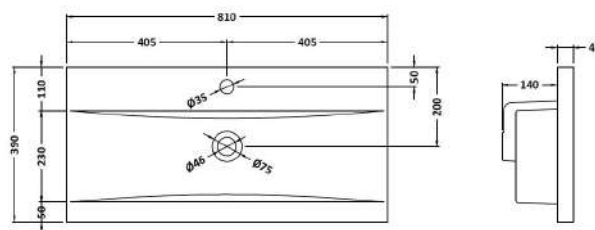

Packaging Dimensions

Height (mm):	391
Width (mm):	832
Depth (mm):	391
Gross Weight (kg):	17.5

Packaging Data

Box Colour:	Brown Cardboard Box - Printed
Box Qty:	0
Label Size:	0 x 0
Label Colour:	White Label
Label Qty:	0

Outer Box Dimensions (If Applicable)

Height (mm):	
Width (mm):	
Depth (mm):	
Gross Weight (kg):	
Barcode:	5056678402771

Product Details

Country of Origin:	China
Fitting Instruction:	Yes
CE & UKCA:	N/A
FSC Certified Materials:	Yes
Colour:	Satin Anthracite
Construction Method:	Cam & Wood Dowel
Construction Type:	Rigid
Cabinet Finish:	MFC Painted Matt
Fascia Finish:	Mdf Painted Matt
Cabinet Thickness (mm):	16
Fascia Thickness (mm):	18
Drawer Included:	Yes
Drawer Type:	80mm High Metal S/C Inc Galler
No of Shelves:	0
Hinge Type:	Not Applicable
Hinge Included:	Not Applicable
Adjustable Legs:	No, Not Required
Fixings Included:	Yes
Handle Style:	Contemporary
Waste Shroud:	Yes
Handle Included:	Yes, Supplied
Handle Type:	D-Shape

Sales Code: NVM015

Description: 800 Mid Edged Basin 1 Th

Product Dimensions

Height (mm):	0
Width (mm):	0
Depth (mm):	0
Nett Weight (kg):	15

Packaging Dimensions

Height (mm):	210
Width (mm):	410
Depth (mm):	830
Gross Weight (kg):	15

Packaging Data

Box Colour:	Brown Cardboard Box
Box Qty:	0
Label Size:	0 x 0
Label Colour:	White Label
Label Qty:	0

Outer Box Dimensions (If Applicable)

Height (mm):	
Width (mm):	
Depth (mm):	
Gross Weight (kg):	
Barcode:	5055369043422