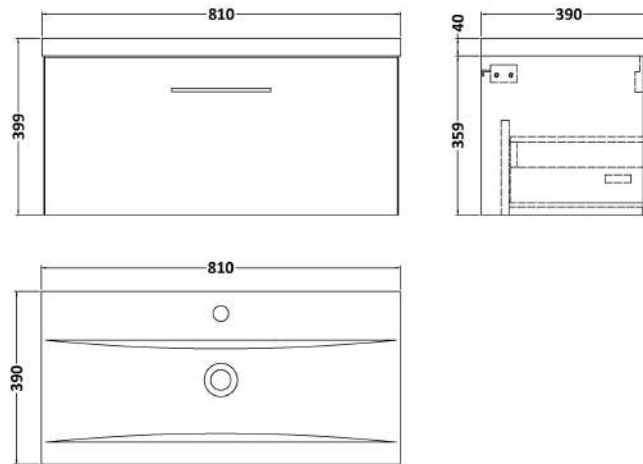

Sales Code: ARN1425A

Description: 800 Wh 1-Drawer Vanity & Basin 1

Packaging Details

Barcode: 5056678414736

Sales Code: NVF1425

Description: 800 Single Drawer Unit (365 Deep)

Product Dimensions

Height (mm):	359
Width (mm):	800
Depth (mm):	383
Nett Weight (kg):	17

Packaging Dimensions

Height (mm):	391
Width (mm):	832
Depth (mm):	391
Gross Weight (kg):	17.5

Packaging Data

Box Colour:	Brown Cardboard Box - Printed
Box Qty:	0
Label Size:	0 x 0
Label Colour:	White Label
Label Qty:	0

Outer Box Dimensions (If Applicable)

Height (mm):	
Width (mm):	
Depth (mm):	
Gross Weight (kg):	
Barcode:	5056678402771

Product Details

Country of Origin:	China
Fitting Instruction:	Yes
CE & UKCA:	N/A
FSC Certified Materials:	Yes
Colour:	Satin Anthracite
Construction Method:	Cam & Wood Dowel
Construction Type:	Rigid
Cabinet Finish:	MFC Painted Matt
Fascia Finish:	Mdf Painted Matt
Cabinet Thickness (mm):	16
Fascia Thickness (mm):	18
Drawer Included:	Yes
Drawer Type:	80mm High Metal S/C Inc Galler
No of Shelves:	0
Hinge Type:	Not Applicable
Hinge Included:	Not Applicable
Adjustable Legs:	No, Not Required
Fixings Included:	Yes
Handle Style:	Contemporary
Waste Shroud:	Yes
Handle Included:	Yes, Supplied
Handle Type:	D-Shape

Sales Code: NVM015

Description: 800 Mid Edged Basin 1 Th

Product Dimensions

Height (mm):	0
Width (mm):	0
Depth (mm):	0
Nett Weight (kg):	15

Packaging Dimensions

Height (mm):	210
Width (mm):	410
Depth (mm):	830
Gross Weight (kg):	15