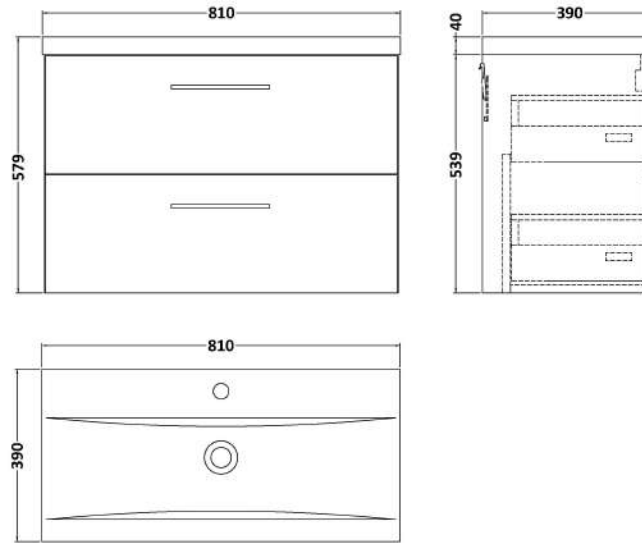

Sales Code: ARN1426A

Description: 800 Wh 2-Drawer Vanity & Basin 1

Packaging Details

Barcode: 5056678414811

Sales Code: NVF1426

Description: 800 Wh 2-Drawer Unit (365 Deep)

Product Dimensions

Height (mm):	540
Width (mm):	800
Depth (mm):	383
Nett Weight (kg):	33.5

Packaging Dimensions

Height (mm):	560
Width (mm):	820
Depth (mm):	405
Gross Weight (kg):	34

Packaging Data

Box Colour:	Brown Cardboard Box - Printed
Box Qty:	0
Label Size:	0 x 0
Label Colour:	White Label
Label Qty:	0

Outer Box Dimensions (If Applicable)

Height (mm):	
Width (mm):	
Depth (mm):	
Gross Weight (kg):	
Barcode:	5056678402795

Product Details

Country of Origin:	China
Fitting Instruction:	Yes
CE & UKCA:	N/A
FSC Certified Materials:	Yes
Colour:	Satin Anthracite
Construction Method:	Cam & Wood Dowel
Construction Type:	Rigid
Cabinet Finish:	MFC Painted Matt
Fascia Finish:	Mdf Painted Matt
Cabinet Thickness (mm):	16
Fascia Thickness (mm):	18
Drawer Included:	Yes
Drawer Type:	80mm High Metal S/C Inc Galler
No of Shelves:	0
Hinge Type:	Not Applicable
Hinge Included:	Not Applicable
Adjustable Legs:	No, Not Required
Fixings Included:	Yes
Handle Style:	Contemporary
Waste Shroud:	Yes
Handle Included:	Yes, Supplied
Handle Type:	D-Shape

Sales Code: NVM015

Description: 800 Mid Edged Basin 1 Th

Product Dimensions

Height (mm):	0
Width (mm):	0
Depth (mm):	0
Nett Weight (kg):	15

Packaging Dimensions

Height (mm):	210
Width (mm):	410
Depth (mm):	830
Gross Weight (kg):	15