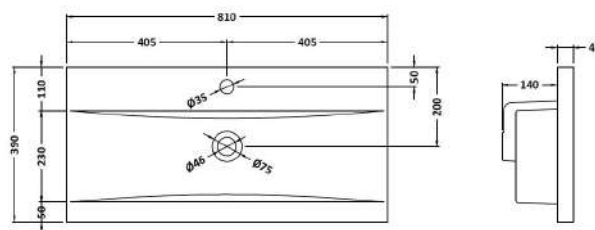

Packaging Dimensions

Height (mm):	560
Width (mm):	820
Depth (mm):	405
Gross Weight (kg):	34

Packaging Data

Box Colour:	Brown Cardboard Box - Printed
Box Qty:	0
Label Size:	0 x 0
Label Colour:	White Label
Label Qty:	0

Outer Box Dimensions (If Applicable)

Height (mm):	
Width (mm):	
Depth (mm):	
Gross Weight (kg):	
Barcode:	5056678402795

Product Details

Country of Origin:	China
Fitting Instruction:	Yes
CE & UKCA:	N/A
FSC Certified Materials:	Yes
Colour:	Satin Anthracite
Construction Method:	Cam & Wood Dowel
Construction Type:	Rigid
Cabinet Finish:	MFC Painted Matt
Fascia Finish:	Mdf Painted Matt
Cabinet Thickness (mm):	16
Fascia Thickness (mm):	18
Drawer Included:	Yes
Drawer Type:	80mm High Metal S/C Inc Galler
No of Shelves:	0
Hinge Type:	Not Applicable
Hinge Included:	Not Applicable
Adjustable Legs:	No, Not Required
Fixings Included:	Yes
Handle Style:	Contemporary
Waste Shroud:	Yes
Handle Included:	Yes, Supplied
Handle Type:	D-Shape

Sales Code: NVM015

Description: 800 Mid Edged Basin 1 Th

Product Dimensions

Height (mm):	0
Width (mm):	0
Depth (mm):	0
Nett Weight (kg):	15

Packaging Dimensions

Height (mm):	210
Width (mm):	410
Depth (mm):	830
Gross Weight (kg):	15

Packaging Data

Box Colour:	Brown Cardboard Box
Box Qty:	0
Label Size:	0 x 0
Label Colour:	White Label
Label Qty:	0

Outer Box Dimensions (If Applicable)

Height (mm):	
Width (mm):	
Depth (mm):	
Gross Weight (kg):	
Barcode:	5055369043422