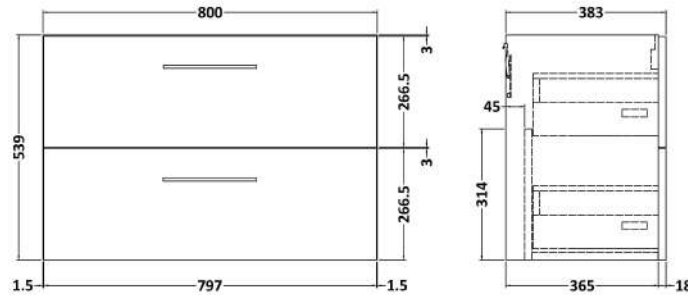

Sales Code: ARN1426A

Description: 800 Wh 2-Drawer Vanity & Basin 1

Packaging Details

Barcode: 5056678414811

Sales Code: NVF1426

Description: 800 Wh 2-Drawer Unit (365 Deep)

Product Dimensions

Height (mm):	540
Width (mm):	800
Depth (mm):	383
Nett Weight (kg):	33.5

Packaging Dimensions

Height (mm):	560
Width (mm):	820
Depth (mm):	405
Gross Weight (kg):	34

Packaging Data

Box Colour:	Brown Cardboard Box - Printed
Box Qty:	0
Label Size:	0 x 0
Label Colour:	White Label
Label Qty:	0

Sales Code: NVM015

Description: 800 Mid Edged Basin 1 Th

Product Dimensions

Height (mm):	0
Width (mm):	0
Depth (mm):	0
Nett Weight (kg):	15

Packaging Dimensions

Height (mm):	210
Width (mm):	410
Depth (mm):	830
Gross Weight (kg):	15

Packaging Data

Box Colour:	Brown Cardboard Box
Box Qty:	0
Label Size:	0 x 0
Label Colour:	White Label
Label Qty:	0

Outer Box Dimensions (If Applicable)

Height (mm):	
Width (mm):	
Depth (mm):	
Gross Weight (kg):	
Barcode:	5055369043422