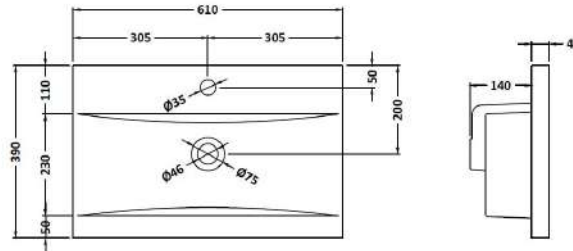

Packaging Dimensions

Height (mm):	835
Width (mm):	632
Depth (mm):	391
Gross Weight (kg):	26.5

Packaging Data

Box Colour:	Brown Cardboard Box - Printed
Box Qty:	0
Label Size:	0 x 0
Label Colour:	White Label
Label Qty:	0

Outer Box Dimensions (If Applicable)

Height (mm):	
Width (mm):	
Depth (mm):	
Gross Weight (kg):	
Barcode:	5056678402634

Product Details

Country of Origin:	China
Fitting Instruction:	Yes
CE & UKCA:	N/A
FSC Certified Materials:	Yes
Colour:	Satin Anthracite
Construction Method:	Cam & Wood Dowel
Construction Type:	Rigid
Cabinet Finish:	MFC Painted Matt
Fascia Finish:	Mdf Painted Matt
Cabinet Thickness (mm):	16
Fascia Thickness (mm):	18
Drawer Included:	Yes
Drawer Type:	80mm High Metal S/C Inc Galler
No of Shelves:	0
Hinge Type:	Not Applicable
Hinge Included:	Not Applicable
Adjustable Legs:	No, Not Required
Fixings Included:	Yes
Handle Style:	Contemporary
Waste Shroud:	Yes
Handle Included:	Yes, Supplied
Handle Type:	D-Shape

Sales Code: NVM013

Description: 600 Mid-Edged Basin 1 Th

Product Dimensions

Height (mm):	0
Width (mm):	0
Depth (mm):	0
Nett Weight (kg):	11

Packaging Dimensions

Height (mm):	200
Width (mm):	410
Depth (mm):	630
Gross Weight (kg):	11

Packaging Data

Box Colour:	Brown Cardboard Box - Printed
Box Qty:	0
Label Size:	0 x 0
Label Colour:	White Label
Label Qty:	0

Outer Box Dimensions (If Applicable)

Height (mm):	
Width (mm):	
Depth (mm):	
Gross Weight (kg):	
Barcode:	5055369043415