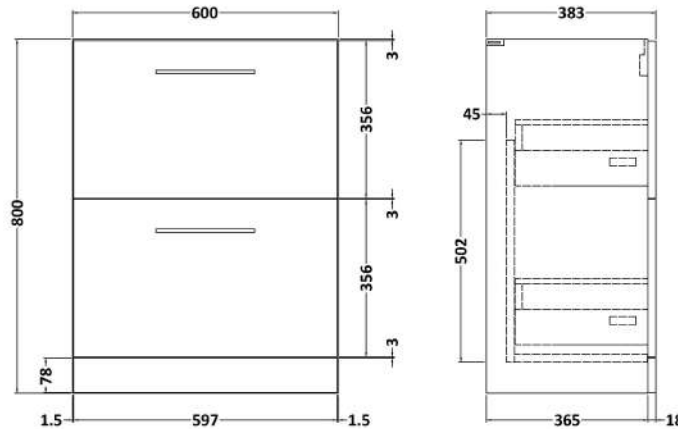

Sales Code: ARN1433A

Description: 600 Fs 2-Drawer Vanity & Basin 1

Packaging Details

Barcode: 5056678414217

Sales Code: NVF1433

Description: 600 Fs 2-Drawer Unit (365 Deep)

Product Dimensions

Height (mm):	800
Width (mm):	600
Depth (mm):	383
Nett Weight (kg):	26

Packaging Dimensions

Height (mm):	835
Width (mm):	632
Depth (mm):	391
Gross Weight (kg):	26.5

Packaging Data

Box Colour:	Brown Cardboard Box - Printed
Box Qty:	0
Label Size:	0 x 0
Label Colour:	White Label
Label Qty:	0

Outer Box Dimensions (If Applicable)

Height (mm):	
Width (mm):	
Depth (mm):	
Gross Weight (kg):	
Barcode:	5056678402634

Product Details

Country of Origin:	China
Fitting Instruction:	Yes
CE & UKCA:	N/A
FSC Certified Materials:	Yes
Colour:	Satin Anthracite
Construction Method:	Cam & Wood Dowel
Construction Type:	Rigid
Cabinet Finish:	MFC Painted Matt
Fascia Finish:	Mdf Painted Matt
Cabinet Thickness (mm):	16
Fascia Thickness (mm):	18
Drawer Included:	Yes
Drawer Type:	80mm High Metal S/C Inc Galler
No of Shelves:	0
Hinge Type:	Not Applicable
Hinge Included:	Not Applicable
Adjustable Legs:	No, Not Required
Fixings Included:	Yes
Handle Style:	Contemporary
Waste Shroud:	Yes
Handle Included:	Yes, Supplied
Handle Type:	D-Shape

Sales Code: NVM013

Description: 600 Mid-Edged Basin 1 Th

Product Dimensions

Height (mm):	0
Width (mm):	0
Depth (mm):	0
Nett Weight (kg):	11

Packaging Dimensions

Height (mm):	200
Width (mm):	410
Depth (mm):	630
Gross Weight (kg):	11