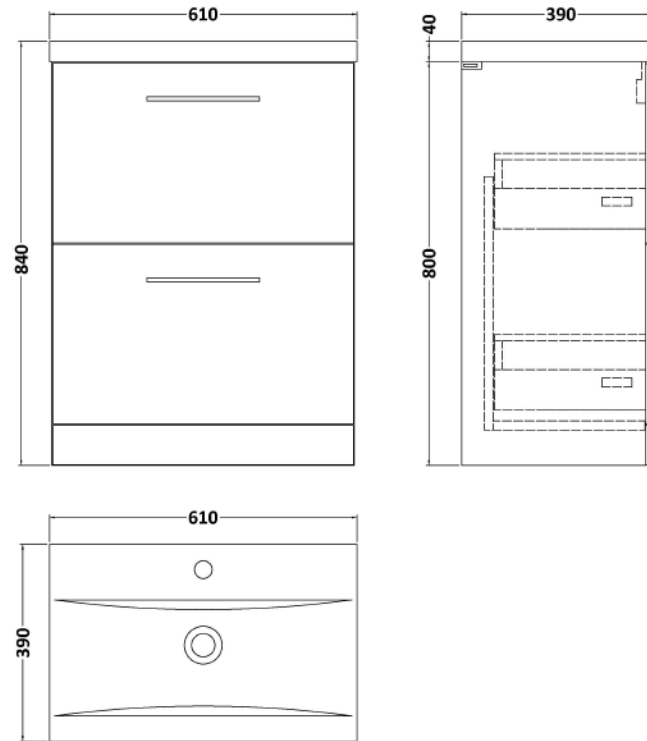

Sales Code: ARN1433A

Description: 600 Fs 2-Drawer Vanity & Basin 1

Packaging Details

Barcode: 5056678414217

Sales Code: NVF1433

Description: 600 Fs 2-Drawer Unit (365 Deep)

Product Dimensions

Height (mm):	800
Width (mm):	600
Depth (mm):	383
Nett Weight (kg):	26

Packaging Dimensions

Height (mm):	835
Width (mm):	632
Depth (mm):	391
Gross Weight (kg):	26.5

Packaging Data

Box Colour:	Brown Cardboard Box - Printed
Box Qty:	0
Label Size:	0 x 0
Label Colour:	White Label
Label Qty:	0

Outer Box Dimensions (If Applicable)

Height (mm):	
Width (mm):	
Depth (mm):	
Gross Weight (kg):	
Barcode:	5056678402634

Product Details

Country of Origin:	China
Fitting Instruction:	Yes
CE & UKCA:	N/A
FSC Certified Materials:	Yes
Colour:	Satin Anthracite
Construction Method:	Cam & Wood Dowel
Construction Type:	Rigid
Cabinet Finish:	MFC Painted Matt
Fascia Finish:	Mdf Painted Matt
Cabinet Thickness (mm):	16
Fascia Thickness (mm):	18
Drawer Included:	Yes
Drawer Type:	80mm High Metal S/C Inc Galler
No of Shelves:	0
Hinge Type:	Not Applicable
Hinge Included:	Not Applicable
Adjustable Legs:	No, Not Required
Fixings Included:	Yes
Handle Style:	Contemporary
Waste Shroud:	Yes
Handle Included:	Yes, Supplied
Handle Type:	D-Shape

Sales Code: NVM013

Description: 600 Mid-Edged Basin 1 Th

Product Dimensions

Height (mm):	0
Width (mm):	0
Depth (mm):	0
Nett Weight (kg):	11

Packaging Dimensions

Height (mm):	200
Width (mm):	410
Depth (mm):	630
Gross Weight (kg):	11