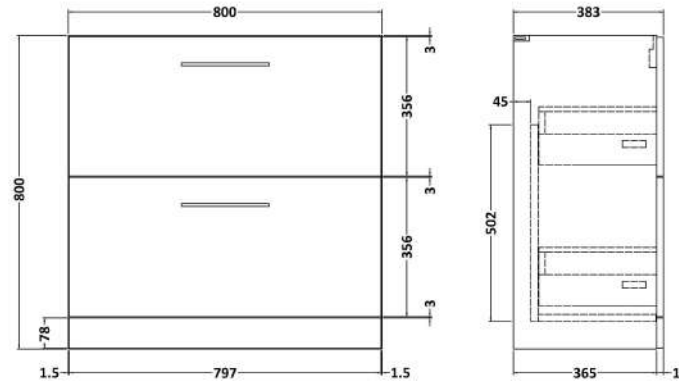

Sales Code: ARN1435A

Description: 800 Fs 2-Drawer Vanity & Basin 1

Packaging Details

Barcode: 5056678414323

Sales Code: NVF1435

Description: 800 Fs 2-Drawer Unit (365 Deep)

Product Dimensions

Height (mm):	800
Width (mm):	800
Depth (mm):	383
Nett Weight (kg):	31.5

Packaging Dimensions

Height (mm):	835
Width (mm):	832
Depth (mm):	391
Gross Weight (kg):	32

Packaging Data

Box Colour:	Brown Cardboard Box - Printed	
Box Qty:	0	
Label Size:	0 x 0	
Label Colour:	White Label	
Label Qty:	0	

Sales Code: NVM015

Description: 800 Mid Edged Basin 1 Th

Product Dimensions

Height (mm):	0
Width (mm):	0
Depth (mm):	0
Nett Weight (kg):	15

Packaging Dimensions

Height (mm):	210
Width (mm):	410
Depth (mm):	830
Gross Weight (kg):	15

Packaging Data

Box Colour:	Brown Cardboard Box
Box Qty:	0
Label Size:	0 x 0
Label Colour:	White Label
Label Qty:	0

Outer Box Dimensions (If Applicable)

Height (mm):	
Width (mm):	
Depth (mm):	
Gross Weight (kg):	
Barcode:	5055369043422