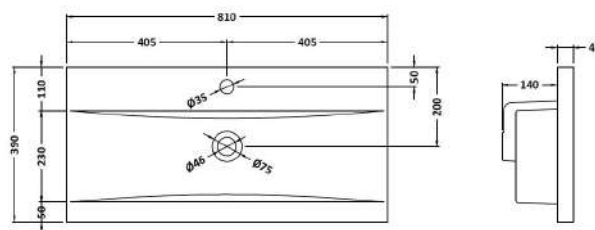

Packaging Dimensions

Height (mm):	835
Width (mm):	832
Depth (mm):	391
Gross Weight (kg):	32

Packaging Data

Box Colour:	Brown Cardboard Box - Printed	
Box Qty:	0	
Label Size:	0 x 0	
Label Colour:	White Label	
Label Qty:	0	

Outer Box Dimensions (If Applicable)

Height (mm):	
Width (mm):	
Depth (mm):	
Gross Weight (kg):	
Barcode:	5056678402672

Product Details

Country of Origin:	China
Fitting Instruction:	Yes
CE & UKCA:	N/A
FSC Certified Materials:	Yes
Colour:	Satin Anthracite
Construction Method:	Cam & Wood Dowel
Construction Type:	Rigid
Cabinet Finish:	MFC Painted Matt
Fascia Finish:	Mdf Painted Matt
Cabinet Thickness (mm):	16
Fascia Thickness (mm):	18
Drawer Included:	Yes
Drawer Type:	80mm High Metal S/C Inc Galler
No of Shelves:	0
Hinge Type:	Not Applicable
Hinge Included:	Not Applicable
Adjustable Legs:	No, Not Required
Fixings Included:	Yes
Handle Style:	Contemporary
Waste Shroud:	Yes
Handle Included:	Yes, Supplied
Handle Type:	D-Shape

Sales Code: NVM015

Description: 800 Mid Edged Basin 1 Th

Product Dimensions

Height (mm):	0
Width (mm):	0
Depth (mm):	0
Nett Weight (kg):	15

Packaging Dimensions

Height (mm):	210
Width (mm):	410
Depth (mm):	830
Gross Weight (kg):	15

Packaging Data

Box Colour:	Brown Cardboard Box
Box Qty:	0
Label Size:	0 x 0
Label Colour:	White Label
Label Qty:	0

Outer Box Dimensions (If Applicable)

Height (mm):	
Width (mm):	
Depth (mm):	
Gross Weight (kg):	
Barcode:	5055369043422