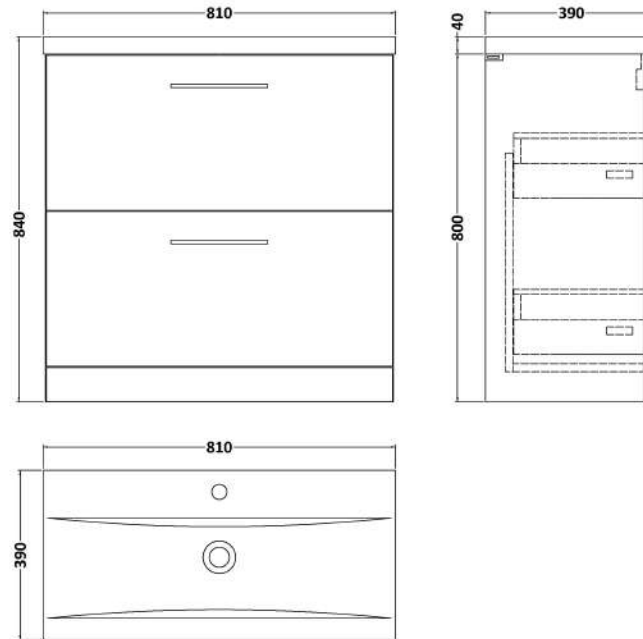

Sales Code: ARN1435A

Description: 800 Fs 2-Drawer Vanity & Basin 1

Packaging Details

Barcode: 5056678414323

Sales Code: NVF1435

Description: 800 Fs 2-Drawer Unit (365 Deep)

Product Dimensions

Height (mm):	800
Width (mm):	800
Depth (mm):	383
Nett Weight (kg):	31.5

Packaging Dimensions

Height (mm):	835
Width (mm):	832
Depth (mm):	391
Gross Weight (kg):	32

Packaging Data

Box Colour:	Brown Cardboard Box - Printed	
Box Qty:	0	
Label Size:	0 x 0	
Label Colour:	White Label	
Label Qty:	0	

Outer Box Dimensions (If Applicable)

Height (mm):	
Width (mm):	
Depth (mm):	
Gross Weight (kg):	
Barcode:	5056678402672

Product Details

Country of Origin:	China
Fitting Instruction:	Yes
CE & UKCA:	N/A
FSC Certified Materials:	Yes
Colour:	Satin Anthracite
Construction Method:	Cam & Wood Dowel
Construction Type:	Rigid
Cabinet Finish:	MFC Painted Matt
Fascia Finish:	Mdf Painted Matt
Cabinet Thickness (mm):	16
Fascia Thickness (mm):	18
Drawer Included:	Yes
Drawer Type:	80mm High Metal S/C Inc Galler
No of Shelves:	0
Hinge Type:	Not Applicable
Hinge Included:	Not Applicable
Adjustable Legs:	No, Not Required
Fixings Included:	Yes
Handle Style:	Contemporary
Waste Shroud:	Yes
Handle Included:	Yes, Supplied
Handle Type:	D-Shape

Sales Code: NVM015

Description: 800 Mid Edged Basin 1 Th

Product Dimensions

Height (mm):	0
Width (mm):	0
Depth (mm):	0
Nett Weight (kg):	15

Packaging Dimensions

Height (mm):	210
Width (mm):	410
Depth (mm):	830
Gross Weight (kg):	15