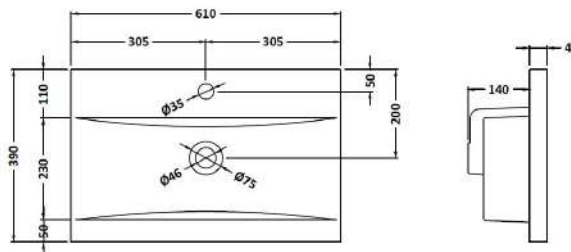

Packaging Dimensions

Height (mm):	835
Width (mm):	620
Depth (mm):	375
Gross Weight (kg):	20

Packaging Data

Box Colour:	Brown Cardboard Box - Printed
Box Qty:	0
Label Size:	0 x 0
Label Colour:	White Label
Label Qty:	0

Outer Box Dimensions (If Applicable)

Height (mm):	
Width (mm):	
Depth (mm):	
Gross Weight (kg):	
Barcode:	5056462697406

Product Details

Country of Origin:	China
Fitting Instruction:	Yes
CE & UKCA:	N/A
FSC Certified Materials:	Yes
Colour:	Satin Grey
Construction Method:	Cam & Wood Dowel
Construction Type:	Rigid
Cabinet Finish:	MFC Painted Matt
Fascia Finish:	Mdf Painted Matt
Cabinet Thickness (mm):	16
Fascia Thickness (mm):	18
Drawer Included:	No
Drawer Type:	Not Applicable
No of Shelves:	1
Hinge Type:	95 Degree Soft Close
Hinge Included:	Yes, Supplied
Adjustable Legs:	No, Not Required
Fixings Included:	Yes
Handle Style:	Contemporary
Waste Shroud:	No
Handle Included:	Yes, Supplied
Handle Type:	D-Shape

Sales Code: NVM013

Description: 600 Mid-Edged Basin 1 Th

Product Dimensions

Height (mm):	0
Width (mm):	0
Depth (mm):	0
Nett Weight (kg):	11

Packaging Dimensions

Height (mm):	200
Width (mm):	410
Depth (mm):	630
Gross Weight (kg):	11

Packaging Data

Box Colour:	Brown Cardboard Box - Printed
Box Qty:	0
Label Size:	0 x 0
Label Colour:	White Label
Label Qty:	0

Outer Box Dimensions (If Applicable)

Height (mm):	
Width (mm):	
Depth (mm):	
Gross Weight (kg):	
Barcode:	5055369043415