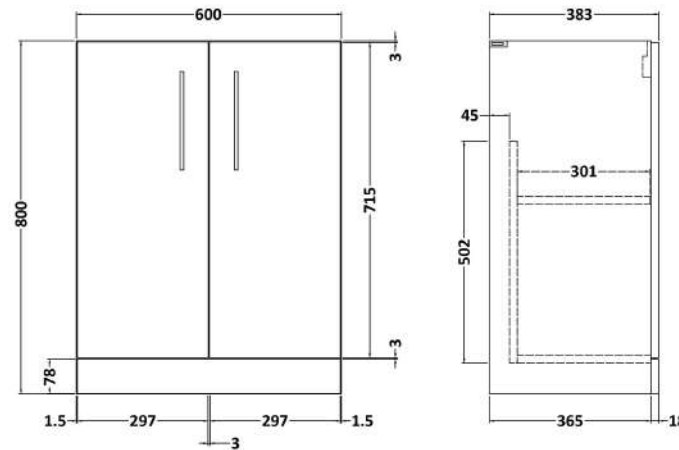

Sales Code: ARN2203A

Description: 600 Fs 2-Door Vanity & Basin 1

Packaging Details

Barcode: 5056678414934

Sales Code: NVF2203F

Description: 600 Fs 2-Door Unit (365 Deep)

Product Dimensions

Height (mm):	800
Width (mm):	600
Depth (mm):	383
Nett Weight (kg):	19.5

Packaging Dimensions

Height (mm):	835
Width (mm):	620
Depth (mm):	375
Gross Weight (kg):	20

Packaging Data

Box Colour:	Brown Cardboard Box - Printed
Box Qty:	0
Label Size:	0 x 0
Label Colour:	White Label
Label Qty:	0

Outer Box Dimensions (If Applicable)

Height (mm):	
Width (mm):	
Depth (mm):	
Gross Weight (kg):	
Barcode:	5056462697406

Product Details

Country of Origin:	China
Fitting Instruction:	Yes
CE & UKCA:	N/A
FSC Certified Materials:	Yes
Colour:	Satin Grey
Construction Method:	Cam & Wood Dowel
Construction Type:	Rigid
Cabinet Finish:	MFC Painted Matt
Fascia Finish:	Mdf Painted Matt
Cabinet Thickness (mm):	16
Fascia Thickness (mm):	18
Drawer Included:	No
Drawer Type:	Not Applicable
No of Shelves:	1
Hinge Type:	95 Degree Soft Close
Hinge Included:	Yes, Supplied
Adjustable Legs:	No, Not Required
Fixings Included:	Yes
Handle Style:	Contemporary
Waste Shroud:	No
Handle Included:	Yes, Supplied
Handle Type:	D-Shape

Sales Code: NVM013

Description: 600 Mid-Edged Basin 1 Th

Product Dimensions

Height (mm):	0
Width (mm):	0
Depth (mm):	0
Nett Weight (kg):	11

Packaging Dimensions

Height (mm):	200
Width (mm):	410
Depth (mm):	630
Gross Weight (kg):	11