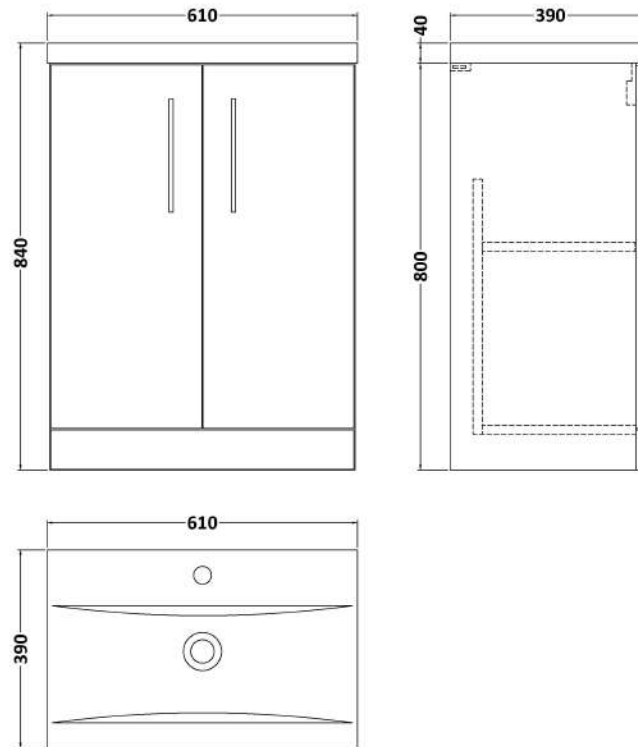

Sales Code: ARN2203A

Description: 600 Fs 2-Door Vanity & Basin 1

Packaging Details

Barcode: 5056678414934

Sales Code: NVF2203F

Description: 600 Fs 2-Door Unit (365 Deep)

Product Dimensions

Height (mm):	800
Width (mm):	600
Depth (mm):	383
Nett Weight (kg):	19.5

Packaging Dimensions

Height (mm):	835
Width (mm):	620
Depth (mm):	375
Gross Weight (kg):	20

Packaging Data

Box Colour:	Brown Cardboard Box - Printed
Box Qty:	0
Label Size:	0 x 0
Label Colour:	White Label
Label Qty:	0

Outer Box Dimensions (If Applicable)

Height (mm):	
Width (mm):	
Depth (mm):	
Gross Weight (kg):	
Barcode:	5056462697406

Product Details

Country of Origin:	China
Fitting Instruction:	Yes
CE & UKCA:	N/A
FSC Certified Materials:	Yes
Colour:	Satin Grey
Construction Method:	Cam & Wood Dowel
Construction Type:	Rigid
Cabinet Finish:	MFC Painted Matt
Fascia Finish:	Mdf Painted Matt
Cabinet Thickness (mm):	16
Fascia Thickness (mm):	18
Drawer Included:	No
Drawer Type:	Not Applicable
No of Shelves:	1
Hinge Type:	95 Degree Soft Close
Hinge Included:	Yes, Supplied
Adjustable Legs:	No, Not Required
Fixings Included:	Yes
Handle Style:	Contemporary
Waste Shroud:	No
Handle Included:	Yes, Supplied
Handle Type:	D-Shape

Sales Code: NVM013

Description: 600 Mid-Edged Basin 1 Th

Product Dimensions

Height (mm):	0
Width (mm):	0
Depth (mm):	0
Nett Weight (kg):	11

Packaging Dimensions

Height (mm):	200
Width (mm):	410
Depth (mm):	630
Gross Weight (kg):	11