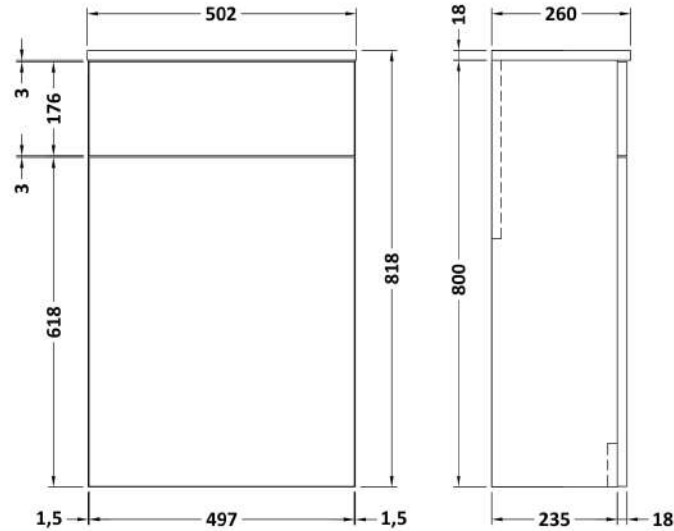

### Product Dimensions

Height (mm):	800
Width (mm):	600
Depth (mm):	383
Nett Weight (kg):	19.5

### Packaging Dimensions

Height (mm):	835
Width (mm):	620
Depth (mm):	375
Gross Weight (kg):	20

### Outer Box Dimensions (If Applicable)

Height (mm):	
Width (mm):	
Depth (mm):	
Gross Weight (kg):	
Barcode:	5056462697406

### Product Dimensions

Height (mm):	818
Width (mm):	502
Depth (mm):	260
Nett Weight (kg):	13.1