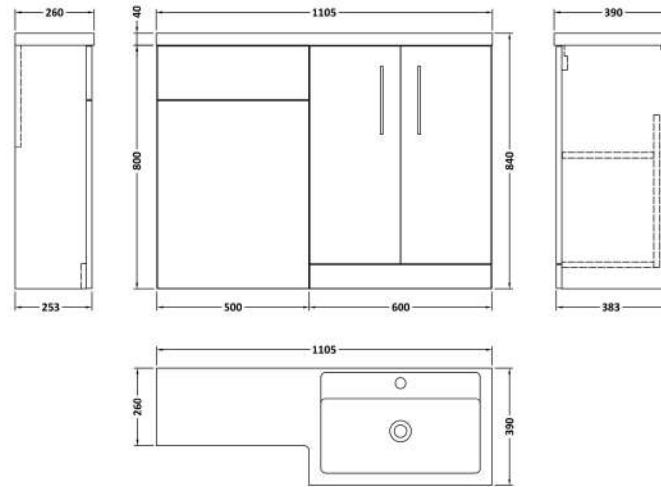

Sales Code: ARN2211R

Description: 1100X390 Combination Unit Rh

Packaging Details

Barcode: 5056678450383