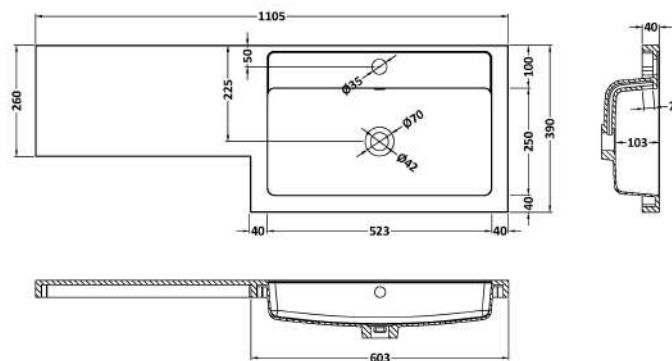

### Product Dimensions

Height (mm):	818
Width (mm):	502
Depth (mm):	260
Nett Weight (kg):	13.1

### Packaging Dimensions

Height (mm):	825
Width (mm):	525
Depth (mm):	260
Gross Weight (kg):	13.6

### Outer Box Dimensions (If Applicable)

Height (mm):	
Width (mm):	
Depth (mm):	
Gross Weight (kg):	
Barcode:	5056678405949

### Product Dimensions

Height (mm):	135
Width (mm):	1105
Depth (mm):	390
Nett Weight (kg):	16