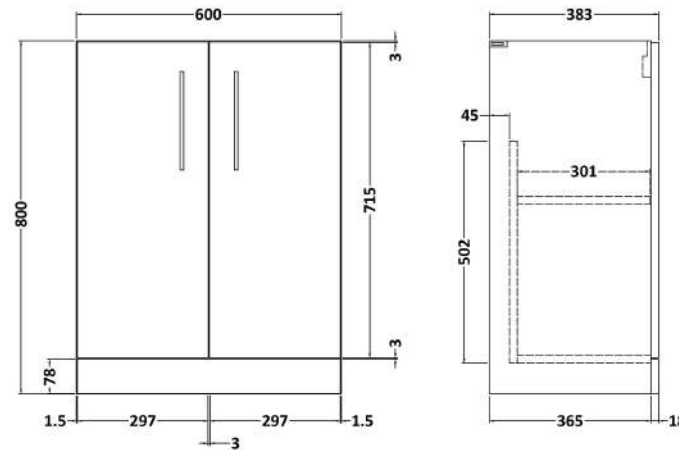

### Product Dimensions

Height (mm):	800
Width (mm):	600
Depth (mm):	383
Nett Weight (kg):	19.5

### Packaging Dimensions

Height (mm):	835
Width (mm):	620
Depth (mm):	375
Gross Weight (kg):	20

### Product Dimensions

Height (mm):	818
Width (mm):	502
Depth (mm):	260
Nett Weight (kg):	13.1

### Packaging Dimensions

Height (mm):	825
Width (mm):	525
Depth (mm):	260
Gross Weight (kg):	13.6