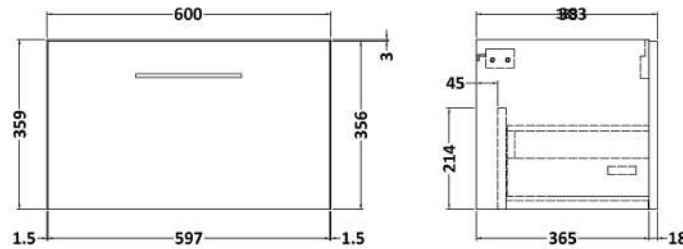

Sales Code: ARN2222F

Description: 1200 Wh 2-Drawer Vanity & Double Basin

Packaging Details

Barcode: 5056678415276

Sales Code: NVF2222

Description: 600 Single Drawer Unit (365 Deep)

Product Dimensions

Height (mm):	359
Width (mm):	600
Depth (mm):	383
Nett Weight (kg):	13

Packaging Dimensions

Height (mm):	391
Width (mm):	632
Depth (mm):	391
Gross Weight (kg):	13.5

Packaging Data

Box Colour:	Brown Cardboard Box - Printed
Box Qty:	0
Label Size:	0 x 0
Label Colour:	White Label
Label Qty:	0

Sales Code: CBM424

Description: Double Ceramic Basin 1208X392

Product Dimensions

Height (mm):	0
Width (mm):	0
Depth (mm):	0
Nett Weight (kg):	27

Packaging Dimensions

Height (mm):	205
Width (mm):	1270
Depth (mm):	510
Gross Weight (kg):	27

Packaging Data

Box Colour:	Brown Cardboard Box - Printed	
Box Qty:	0	
Label Size:	0 x 0	
Label Colour:	White Label	
Label Qty:	0	

Outer Box Dimensions (If Applicable)

Height (mm):	
Width (mm):	
Depth (mm):	
Gross Weight (kg):	
Barcode:	5056211875826