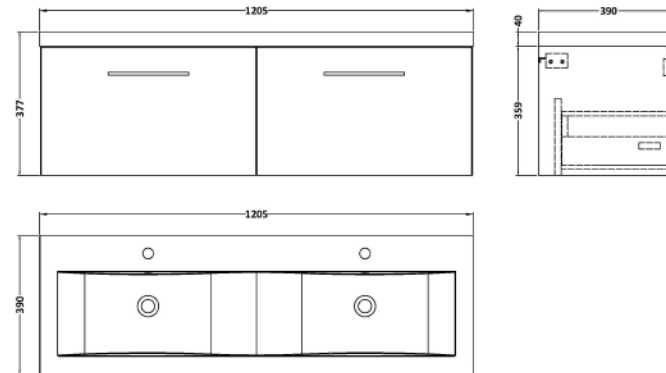

Sales Code: ARN2222F

Description: 1200 Wh 2-Drawer Vanity & Double Basin

Packaging Details

Barcode: 5056678415276

Sales Code: NVF2222

Description: 600 Single Drawer Unit (365 Deep)

Product Dimensions

Height (mm):	359
Width (mm):	600
Depth (mm):	383
Nett Weight (kg):	13

Packaging Dimensions

Height (mm):	391
Width (mm):	632
Depth (mm):	391
Gross Weight (kg):	13.5

Packaging Data

Box Colour:	Brown Cardboard Box - Printed
Box Qty:	0
Label Size:	0 x 0
Label Colour:	White Label
Label Qty:	0

Outer Box Dimensions (If Applicable)

Height (mm):	
Width (mm):	
Depth (mm):	
Gross Weight (kg):	
Barcode:	5056678406014

Product Details

Country of Origin:	China
Fitting Instruction:	Yes
CE & UKCA:	N/A
FSC Certified Materials:	Yes
Colour:	Satin Grey
Construction Method:	Cam & Wood Dowel
Construction Type:	Rigid
Cabinet Finish:	MFC Painted Matt
Fascia Finish:	Mdf Painted Matt
Cabinet Thickness (mm):	16
Fascia Thickness (mm):	18
Drawer Included:	Yes
Drawer Type:	80mm High Metal S/C Inc Galler
No of Shelves:	0
Hinge Type:	Not Applicable
Hinge Included:	Not Applicable
Adjustable Legs:	No, Not Required
Fixings Included:	Yes
Handle Style:	Contemporary
Waste Shroud:	Yes
Handle Included:	Yes, Supplied
Handle Type:	D-Shape

Sales Code: CBM424

Description: Double Ceramic Basin 1208X392

Product Dimensions

Height (mm):	0
Width (mm):	0
Depth (mm):	0
Nett Weight (kg):	27

Packaging Dimensions

Height (mm):	205
Width (mm):	1270
Depth (mm):	510
Gross Weight (kg):	27