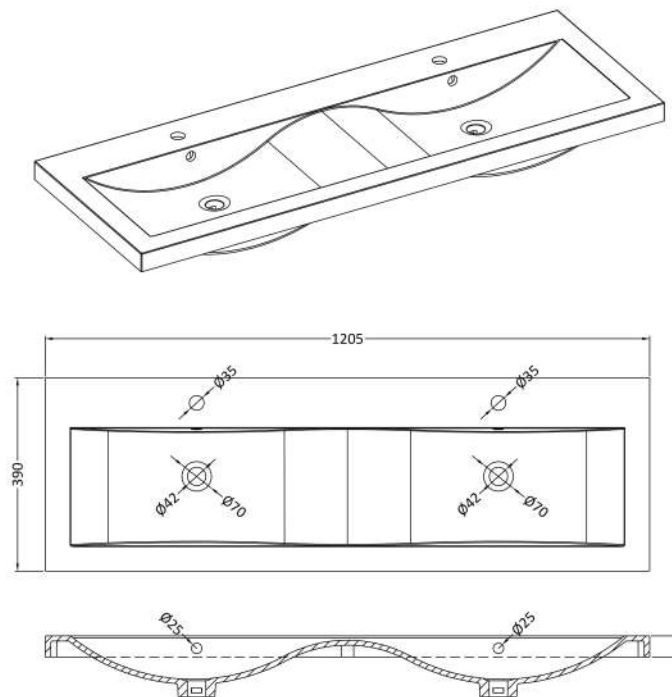

Packaging Dimensions

Height (mm):	391
Width (mm):	632
Depth (mm):	391
Gross Weight (kg):	13.5

Packaging Data

Box Colour:	Brown Cardboard Box - Printed
Box Qty:	0
Label Size:	0 x 0
Label Colour:	White Label
Label Qty:	0

Outer Box Dimensions (If Applicable)

Height (mm):	
Width (mm):	
Depth (mm):	
Gross Weight (kg):	
Barcode:	5056678406014

Product Details

Country of Origin:	China
Fitting Instruction:	Yes
CE & UKCA:	N/A
FSC Certified Materials:	Yes
Colour:	Satin Grey
Construction Method:	Cam & Wood Dowel
Construction Type:	Rigid
Cabinet Finish:	MFC Painted Matt
Fascia Finish:	Mdf Painted Matt
Cabinet Thickness (mm):	16
Fascia Thickness (mm):	18
Drawer Included:	Yes
Drawer Type:	80mm High Metal S/C Inc Galler
No of Shelves:	0
Hinge Type:	Not Applicable
Hinge Included:	Not Applicable
Adjustable Legs:	No, Not Required
Fixings Included:	Yes
Handle Style:	Contemporary
Waste Shroud:	Yes
Handle Included:	Yes, Supplied
Handle Type:	D-Shape

Sales Code: CBM424

Description: Double Ceramic Basin 1208X392

Product Dimensions

Height (mm):	0
Width (mm):	0
Depth (mm):	0
Nett Weight (kg):	27

Packaging Dimensions

Height (mm):	205
Width (mm):	1270
Depth (mm):	510
Gross Weight (kg):	27

Basins: Tap Hole: Two Tapholes Chain Stay Hole: No
Template: Not Required Waste Type Req: Slotted
Overflow Inc: Yes Overflow Cover: Yes
Inner Bowl Depth (mm): 103 mm