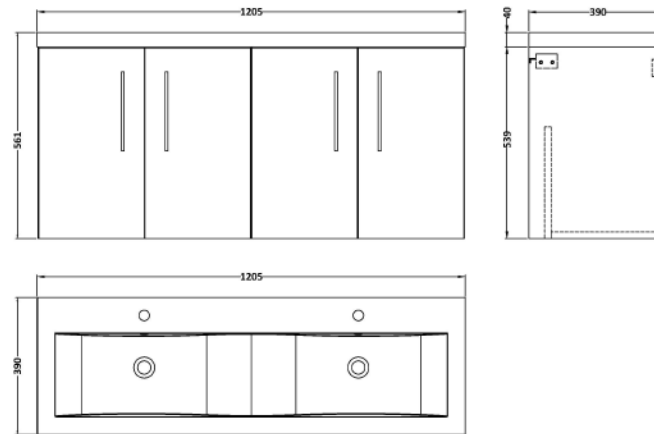

Sales Code: ARN2223F

Description: 1200 Wh 4-Door Vanity & Double Basin

Packaging Details

Barcode: 5056678415382

Sales Code: NVF2223

Description: 600 Wh 2-Door Unit (365 Deep)

Product Dimensions

Height (mm):	540
Width (mm):	600
Depth (mm):	383
Nett Weight (kg):	14.2

Packaging Dimensions

Height (mm):	560
Width (mm):	620
Depth (mm):	405
Gross Weight (kg):	14.7

Packaging Data

Box Colour:	Brown Cardboard Box - Printed
Box Qty:	0
Label Size:	0 x 0
Label Colour:	White Label
Label Qty:	0

Outer Box Dimensions (If Applicable)

Height (mm):	
Width (mm):	
Depth (mm):	
Gross Weight (kg):	
Barcode:	5056678406021

Product Details

Country of Origin:	China
Fitting Instruction:	Yes
CE & UKCA:	N/A
FSC Certified Materials:	Yes
Colour:	Satin Grey
Construction Method:	Cam & Wood Dowel
Construction Type:	Rigid
Cabinet Finish:	MFC Painted Matt
Fascia Finish:	Mdf Painted Matt
Cabinet Thickness (mm):	16
Fascia Thickness (mm):	18
Drawer Included:	No
Drawer Type:	Not Applicable
No of Shelves:	0
Hinge Type:	95 Degree Soft Close
Hinge Included:	Yes, Supplied
Adjustable Legs:	No, Not Required
Fixings Included:	Yes
Handle Style:	Contemporary
Waste Shroud:	No
Handle Included:	Yes, Supplied
Handle Type:	D-Shape

Sales Code: CBM424

Description: Double Ceramic Basin 1208X392

Product Dimensions

Height (mm):	0
Width (mm):	0
Depth (mm):	0
Nett Weight (kg):	27

Packaging Dimensions

Height (mm):	205
Width (mm):	1270
Depth (mm):	510
Gross Weight (kg):	27