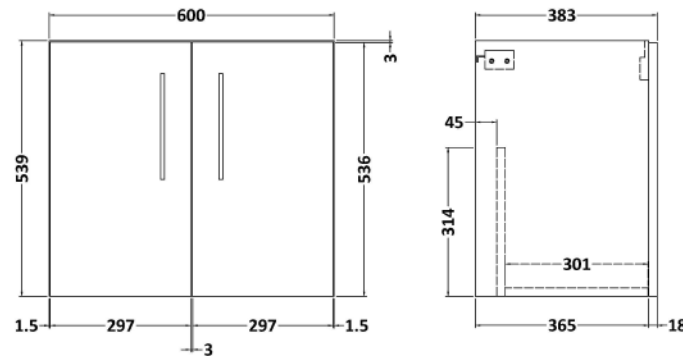

Sales Code: ARN2223F

Description: 1200 Wh 4-Door Vanity & Double Basin

Packaging Details

Barcode: 5056678415382

Sales Code: NVF2223

Description: 600 Wh 2-Door Unit (365 Deep)

Product Dimensions

Height (mm):	540
Width (mm):	600
Depth (mm):	383
Nett Weight (kg):	14.2

Packaging Dimensions

Height (mm):	560
Width (mm):	620
Depth (mm):	405
Gross Weight (kg):	14.7

Packaging Data

Box Colour:	Brown Cardboard Box - Printed
Box Qty:	0
Label Size:	0 x 0
Label Colour:	White Label
Label Qty:	0

Outer Box Dimensions (If Applicable)

Height (mm):	
Width (mm):	
Depth (mm):	
Gross Weight (kg):	
Barcode:	5056678406021

Product Details

Country of Origin:	China
Fitting Instruction:	Yes
CE & UKCA:	N/A
FSC Certified Materials:	Yes
Colour:	Satin Grey
Construction Method:	Cam & Wood Dowel
Construction Type:	Rigid
Cabinet Finish:	MFC Painted Matt
Fascia Finish:	Mdf Painted Matt
Cabinet Thickness (mm):	16
Fascia Thickness (mm):	18
Drawer Included:	No
Drawer Type:	Not Applicable
No of Shelves:	0
Hinge Type:	95 Degree Soft Close
Hinge Included:	Yes, Supplied
Adjustable Legs:	No, Not Required
Fixings Included:	Yes
Handle Style:	Contemporary
Waste Shroud:	No
Handle Included:	Yes, Supplied
Handle Type:	D-Shape

Sales Code: CBM424

Description: Double Ceramic Basin 1208X392

Product Dimensions

Height (mm):	0
Width (mm):	0
Depth (mm):	0
Nett Weight (kg):	27

Packaging Dimensions

Height (mm):	205
Width (mm):	1270
Depth (mm):	510
Gross Weight (kg):	27