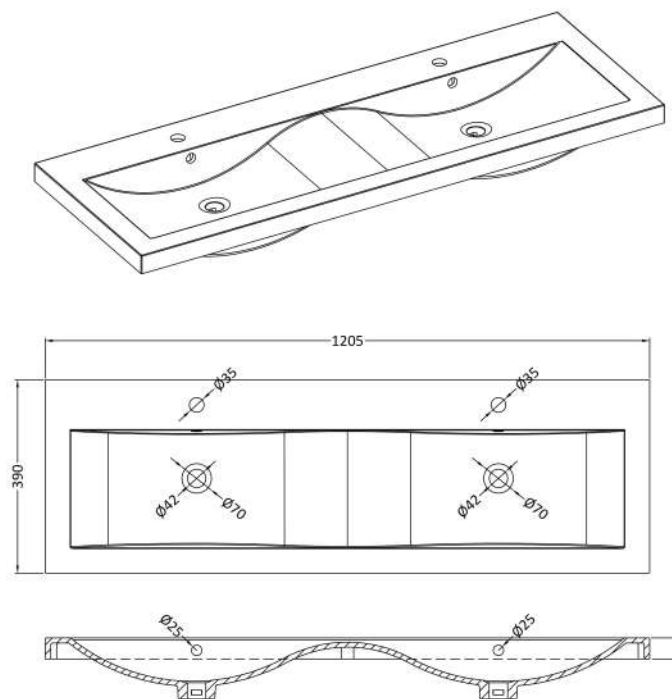

Sales Code: ARN2223F

Description: 1200 Wh 4-Door Vanity & Double Basin

Packaging Details

Barcode: 5056678415382

Sales Code: NVF2223

Description: 600 Wh 2-Door Unit (365 Deep)

Product Dimensions

Height (mm):	540
Width (mm):	600
Depth (mm):	383
Nett Weight (kg):	14.2

Packaging Dimensions

Height (mm):	560
Width (mm):	620
Depth (mm):	405
Gross Weight (kg):	14.7

Packaging Data

Box Colour:	Brown Cardboard Box - Printed
Box Qty:	0
Label Size:	0 x 0
Label Colour:	White Label
Label Qty:	0

Outer Box Dimensions (If Applicable)

Height (mm):	
Width (mm):	
Depth (mm):	
Gross Weight (kg):	
Barcode:	5056678406021

Product Details

Country of Origin:	China
Fitting Instruction:	Yes
CE & UKCA:	N/A
FSC Certified Materials:	Yes
Colour:	Satin Grey
Construction Method:	Cam & Wood Dowel
Construction Type:	Rigid
Cabinet Finish:	MFC Painted Matt
Fascia Finish:	Mdf Painted Matt
Cabinet Thickness (mm):	16
Fascia Thickness (mm):	18
Drawer Included:	No
Drawer Type:	Not Applicable
No of Shelves:	0
Hinge Type:	95 Degree Soft Close
Hinge Included:	Yes, Supplied
Adjustable Legs:	No, Not Required
Fixings Included:	Yes
Handle Style:	Contemporary
Waste Shroud:	No
Handle Included:	Yes, Supplied
Handle Type:	D-Shape

Sales Code: CBM424

Description: Double Ceramic Basin 1208X392

Product Dimensions

Height (mm):	0
Width (mm):	0
Depth (mm):	0
Nett Weight (kg):	27

Packaging Dimensions

Height (mm):	205
Width (mm):	1270
Depth (mm):	510
Gross Weight (kg):	27