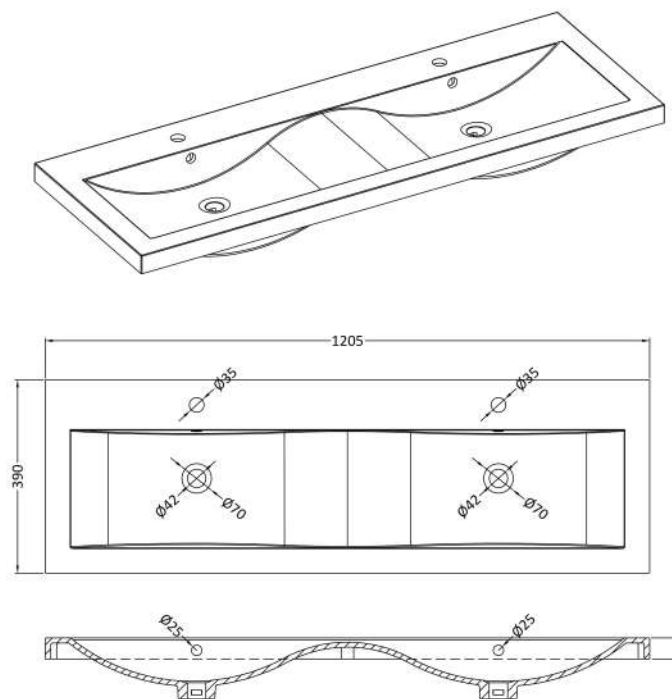

### Product Dimensions

Height (mm):	540
Width (mm):	600
Depth (mm):	383
Nett Weight (kg):	21.5

### Outer Box Dimensions (If Applicable)

Height (mm):	
Width (mm):	
Depth (mm):	
Gross Weight (kg):	
Barcode:	5056678406038

### Product Dimensions

Height (mm):	0
Width (mm):	0
Depth (mm):	0
Nett Weight (kg):	27

### Packaging Dimensions

Height (mm):	205
Width (mm):	1270
Depth (mm):	510
Gross Weight (kg):	27