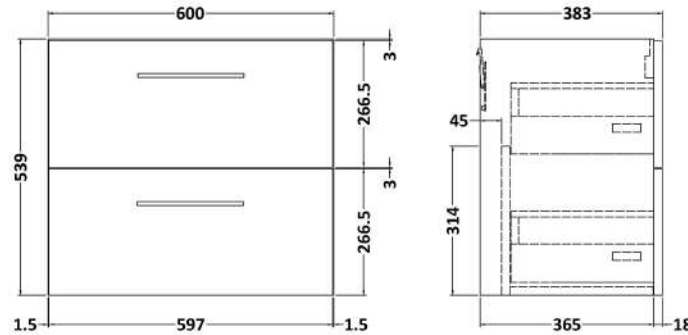

### Product Dimensions

Height (mm):	540
Width (mm):	600
Depth (mm):	383
Nett Weight (kg):	21.5

### Packaging Dimensions

Height (mm):	560
Width (mm):	620
Depth (mm):	405
Gross Weight (kg):	22

### Outer Box Dimensions (If Applicable)

Height (mm):	
Width (mm):	
Depth (mm):	
Gross Weight (kg):	
Barcode:	5056678406038

### Packaging Dimensions

Height (mm):	205
Width (mm):	1270
Depth (mm):	510
Gross Weight (kg):	27