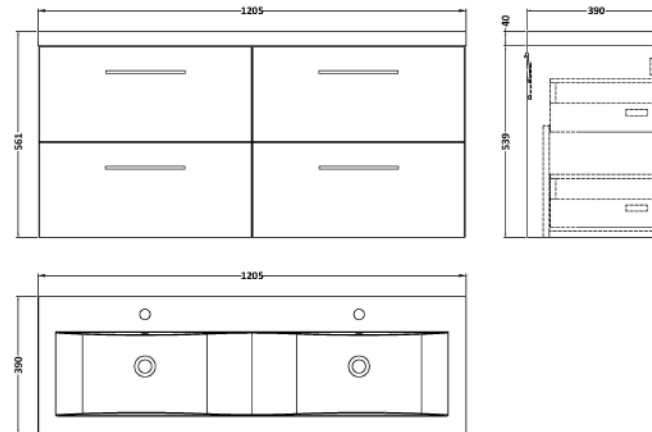

Sales Code: ARN2224F

Description: 1200 Wh 4-Drawer Vanity & Double Basin

Packaging Details

Barcode: 5056678415498