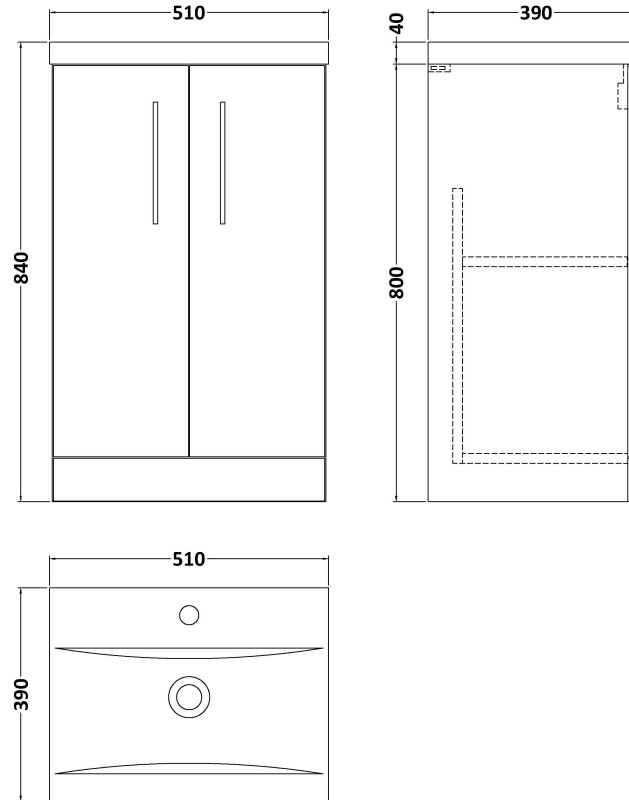

Sales Code: ARN2501A

Description: 500 Fs 2-Door Vanity & Basin 1

Packaging Details

Barcode: 5056462664071

Sales Code: NVF2501

Description: 500 Fs 2-Door Unit (365 Deep)

Product Dimensions

Height (mm):	800
Width (mm):	500
Depth (mm):	383
Nett Weight (kg):	17

Packaging Dimensions

Height (mm):	835
Width (mm):	520
Depth (mm):	375
Gross Weight (kg):	17.5

Packaging Data

Box Colour:	Brown Cardboard Box
Box Qty:	1
Label Size:	100 x 50
Label Colour:	White Label
Label Qty:	2

Outer Box Dimensions (If Applicable)

Height (mm):	
Width (mm):	
Depth (mm):	
Gross Weight (kg):	
Barcode:	5056462659978

Product Details

Country of Origin:	United Kingdom
Fitting Instruction:	No
CE Certification:	N/A
FSC Certified Materials:	Yes
Colour:	Grey Vicenza Oak
Construction Method:	Cam & Wood Dowel
Construction Type:	Rigid
Cabinet Finish:	MFC Textured Woodgrain
Fascia Finish:	MFC Textured Woodgrain
Cabinet Thickness (mm):	18
Fascia Thickness (mm):	18
Drawer Included:	No
Drawer Type:	Not Applicable
No of Shelves:	1
Hinge Type:	95 Degree Clip-On Soft Close
Hinge Included:	Yes, Supplied
Adjustable Legs:	No, Not Required
Fixings Included:	Yes
Handle Style:	Contemporary
Waste Shroud:	No
Handle Included:	Yes, Supplied
Handle Type:	D-Shape

Sales Code: NVM012

Description: 500 Mid-Edged Basin 1 Th

Product Dimensions

Height (mm):	180
Width (mm):	510
Depth (mm):	390
Nett Weight (kg):	10.54

Packaging Dimensions

Height (mm):	210
Width (mm):	410
Depth (mm):	530
Gross Weight (kg):	10.54