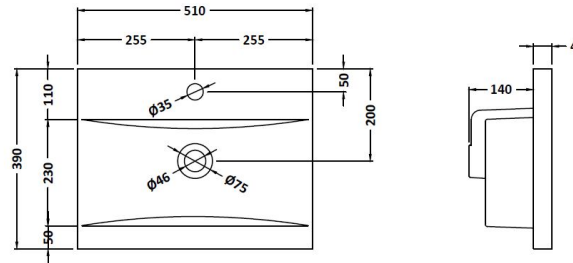

Packaging Dimensions

Height (mm):	835
Width (mm):	520
Depth (mm):	375
Gross Weight (kg):	17.5

Packaging Data

Box Colour:	Brown Cardboard Box
Box Qty:	1
Label Size:	100 x 50
Label Colour:	White Label
Label Qty:	2

Outer Box Dimensions (If Applicable)

Height (mm):	
Width (mm):	
Depth (mm):	
Gross Weight (kg):	
Barcode:	5056462659978

Product Details

Country of Origin:	United Kingdom
Fitting Instruction:	No
CE Certification:	N/A
FSC Certified Materials:	Yes
Colour:	Grey Vicenza Oak
Construction Method:	Cam & Wood Dowel
Construction Type:	Rigid
Cabinet Finish:	MFC Textured Woodgrain
Fascia Finish:	MFC Textured Woodgrain
Cabinet Thickness (mm):	18
Fascia Thickness (mm):	18
Drawer Included:	No
Drawer Type:	Not Applicable
No of Shelves:	1
Hinge Type:	95 Degree Clip-On Soft Close
Hinge Included:	Yes, Supplied
Adjustable Legs:	No, Not Required
Fixings Included:	Yes
Handle Style:	Contemporary
Waste Shroud:	No
Handle Included:	Yes, Supplied
Handle Type:	D-Shape

Sales Code: NVM012

Description: 500 Mid-Edged Basin 1 Th

Product Dimensions

Height (mm):	180
Width (mm):	510
Depth (mm):	390
Nett Weight (kg):	10.54

Packaging Dimensions

Height (mm):	210
Width (mm):	410
Depth (mm):	530
Gross Weight (kg):	10.54

Packaging Data

Box Colour:	Brown Cardboard Box - Printed
Box Qty:	1
Label Size:	100 x 50
Label Colour:	White Label
Label Qty:	2

Outer Box Dimensions (If Applicable)

Height (mm):	
Width (mm):	
Depth (mm):	
Gross Weight (kg):	
Barcode:	5055369043446