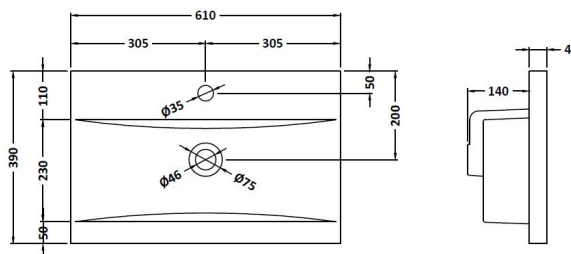

Packaging Dimensions

Height (mm):	835
Width (mm):	620
Depth (mm):	375
Gross Weight (kg):	20

Packaging Data

Box Colour:	Brown Cardboard Box
Box Qty:	1
Label Size:	100 x 50
Label Colour:	White Label
Label Qty:	2

Outer Box Dimensions (If Applicable)

Height (mm):	
Width (mm):	
Depth (mm):	
Gross Weight (kg):	
Barcode:	5056462659985

Product Details

Country of Origin:	United Kingdom
Fitting Instruction:	No
CE Certification:	N/A
FSC Certified Materials:	Yes
Colour:	Grey Vicenza Oak
Construction Method:	Cam & Wood Dowel
Construction Type:	Rigid
Cabinet Finish:	MFC Textured Woodgrain
Fascia Finish:	MFC Textured Woodgrain
Cabinet Thickness (mm):	18
Fascia Thickness (mm):	18
Drawer Included:	No
Drawer Type:	Not Applicable
No of Shelves:	1
Hinge Type:	95 Degree Clip-On Soft Close
Hinge Included:	Yes, Supplied
Adjustable Legs:	No, Not Required
Fixings Included:	Yes
Handle Style:	Contemporary
Waste Shroud:	No
Handle Included:	Yes, Supplied
Handle Type:	D-Shape

Sales Code: NVM013

Description: 600 Mid-Edged Basin 1 Th

Product Dimensions

Height (mm):	180
Width (mm):	610
Depth (mm):	390
Nett Weight (kg):	11

Packaging Dimensions

Height (mm):	200
Width (mm):	410
Depth (mm):	630
Gross Weight (kg):	11

Packaging Data

Box Colour:	Brown Cardboard Box - Printed
Box Qty:	1
Label Size:	100 x 50
Label Colour:	White Label
Label Qty:	2

Outer Box Dimensions (If Applicable)

Height (mm):	
Width (mm):	
Depth (mm):	
Gross Weight (kg):	
Barcode:	5055369043415