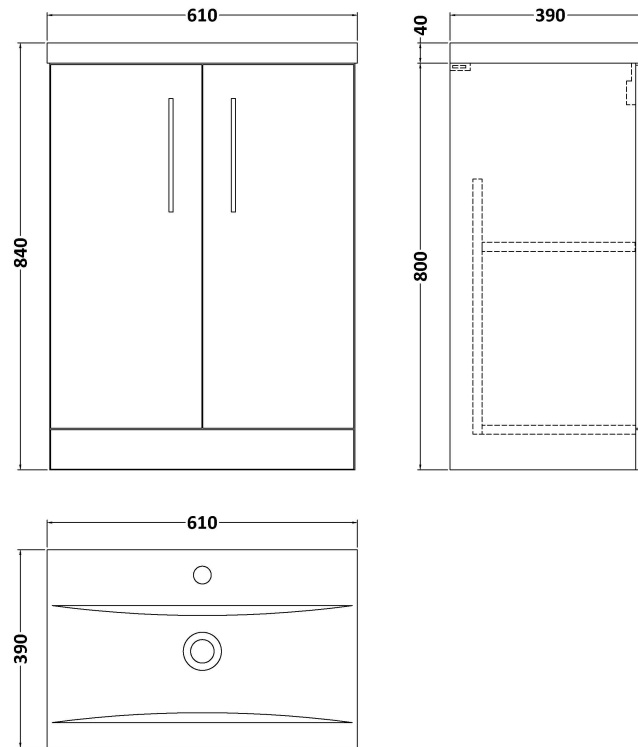

Sales Code: ARN2503A

Description: 600 Fs 2-Door Vanity & Basin 1

Packaging Details

Barcode: 5056462663388

Sales Code: NVF2503

Description: 600 Fs 2-Door Unit (365 Deep)

Product Dimensions

Height (mm):	800
Width (mm):	600
Depth (mm):	383
Nett Weight (kg):	19.5

Packaging Dimensions

Height (mm):	835
Width (mm):	620
Depth (mm):	375
Gross Weight (kg):	20

Packaging Data

Box Colour:	Brown Cardboard Box
Box Qty:	1
Label Size:	100 x 50
Label Colour:	White Label
Label Qty:	2

Sales Code: NVM013

Description: 600 Mid-Edged Basin 1 Th

Product Dimensions

Height (mm):	180
Width (mm):	610
Depth (mm):	390
Nett Weight (kg):	11

Packaging Dimensions

Height (mm):	200
Width (mm):	410
Depth (mm):	630
Gross Weight (kg):	11

Packaging Data

Box Colour:	Brown Cardboard Box - Printed
Box Qty:	1
Label Size:	100 x 50
Label Colour:	White Label
Label Qty:	2

Outer Box Dimensions (If Applicable)

Height (mm):	
Width (mm):	
Depth (mm):	
Gross Weight (kg):	
Barcode:	5055369043415