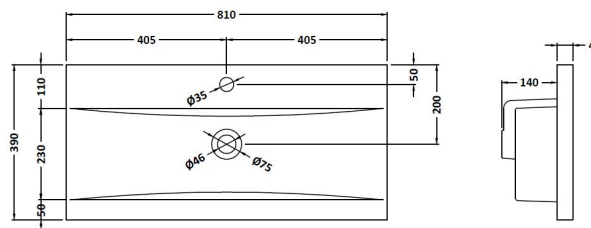

### Product Dimensions

Height (mm):	800
Width (mm):	800
Depth (mm):	383
Nett Weight (kg):	25.5

### Packaging Dimensions

Height (mm):	835
Width (mm):	820
Depth (mm):	375
Gross Weight (kg):	26

### Outer Box Dimensions (If Applicable)

Height (mm):	
Width (mm):	
Depth (mm):	
Gross Weight (kg):	
Barcode:	5056462659992

### Product Dimensions

Height (mm):	180
Width (mm):	810
Depth (mm):	390
Nett Weight (kg):	15