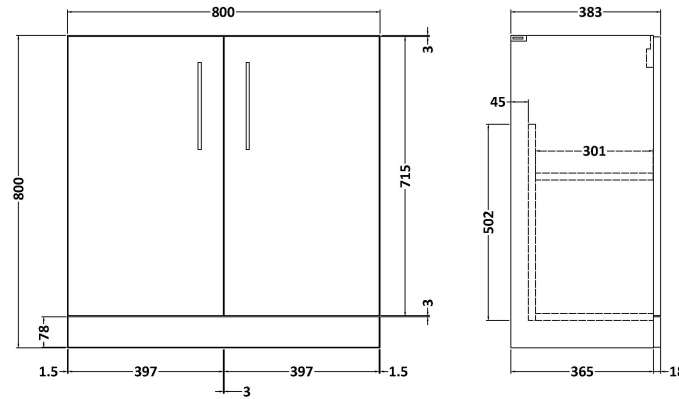

### Product Dimensions

Height (mm):	800
Width (mm):	800
Depth (mm):	383
Nett Weight (kg):	25.5

### Packaging Dimensions

Height (mm):	835
Width (mm):	820
Depth (mm):	375
Gross Weight (kg):	26

### Product Dimensions

Height (mm):	180
Width (mm):	810
Depth (mm):	390
Nett Weight (kg):	15

### Packaging Dimensions

Height (mm):	210
Width (mm):	410
Depth (mm):	830
Gross Weight (kg):	15