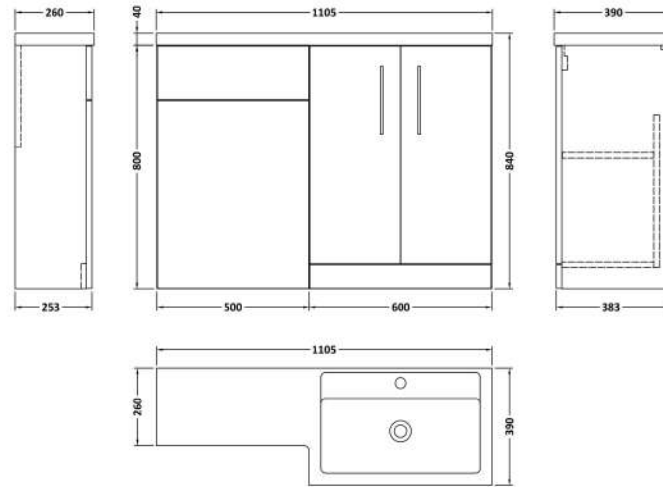

Sales Code: ARN2511R

Description: 1100X390 Combination Unit Rh

Packaging Details

Barcode: 5056678450444

Sales Code: NVF2503

Description: 600 Fs 2-Door Unit (365 Deep)

Product Dimensions

Height (mm):	800
Width (mm):	600
Depth (mm):	383
Nett Weight (kg):	19.5

Packaging Dimensions

Height (mm):	835
Width (mm):	620
Depth (mm):	375
Gross Weight (kg):	20

Packaging Data

Box Colour:	Brown Cardboard Box
Box Qty:	1
Label Size:	100 x 50
Label Colour:	White Label
Label Qty:	2

Sales Code: NVF2541

Description: 500 Wc Unit (235 Deep)

Product Dimensions

Height (mm):	818
Width (mm):	502
Depth (mm):	253
Nett Weight (kg):	13.6

Packaging Dimensions

Height (mm):	845
Width (mm):	525
Depth (mm):	225
Gross Weight (kg):	13.6

Sales Code: PMB411R

Description: 1100X390 L Shaped Polymarble Basin Rh

Product Dimensions

Height (mm):	135
Width (mm):	1105
Depth (mm):	390
Nett Weight (kg):	16

Packaging Dimensions

Height (mm):	190
Width (mm):	420
Depth (mm):	1160
Gross Weight (kg):	16.5