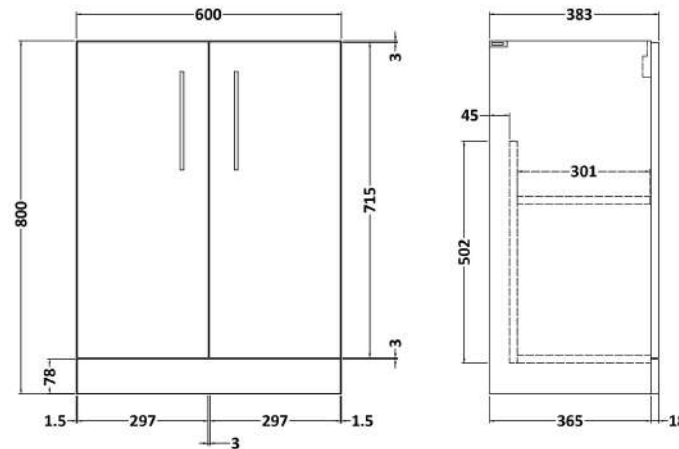

Sales Code: ARN2511R

Description: 1100X390 Combination Unit Rh

Packaging Details

Barcode: 5056678450444

Sales Code: NVF2503

Description: 600 Fs 2-Door Unit (365 Deep)

Product Dimensions

Height (mm):	800
Width (mm):	600
Depth (mm):	383
Nett Weight (kg):	19.5

Packaging Dimensions

Height (mm):	835
Width (mm):	620
Depth (mm):	375
Gross Weight (kg):	20

Packaging Data

Box Colour:	Brown Cardboard Box
Box Qty:	1
Label Size:	100 x 50
Label Colour:	White Label
Label Qty:	2

Sales Code: NVF2541

Description: 500 Wc Unit (235 Deep)

Product Dimensions

Height (mm):	818
Width (mm):	502
Depth (mm):	253
Nett Weight (kg):	13.6

Packaging Dimensions

Height (mm):	845
Width (mm):	525
Depth (mm):	225
Gross Weight (kg):	13.6

Sales Code: PMB411R

Description: 1100X390 L Shaped Polymarble Basin Rh

Product Dimensions

Height (mm):	135
Width (mm):	1105
Depth (mm):	390
Nett Weight (kg):	16

Packaging Dimensions

Height (mm):	190
Width (mm):	420
Depth (mm):	1160
Gross Weight (kg):	16.5