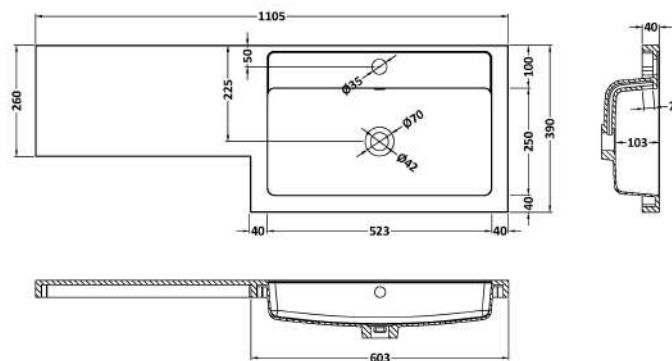

Packaging Dimensions

Height (mm):	835
Width (mm):	620
Depth (mm):	375
Gross Weight (kg):	20

Packaging Data

Box Colour:	Brown Cardboard Box
Box Qty:	1
Label Size:	100 x 50
Label Colour:	White Label
Label Qty:	2

Sales Code: NVF2541

Description: 500 Wc Unit (235 Deep)

Product Dimensions

Height (mm):	818
Width (mm):	502
Depth (mm):	253
Nett Weight (kg):	13.6

Packaging Dimensions

Height (mm):	845
Width (mm):	525
Depth (mm):	225
Gross Weight (kg):	13.6

Packaging Data

Box Colour:	Brown Cardboard Box
Box Qty:	1
Label Size:	100 x 50
Label Colour:	White Label
Label Qty:	2

Outer Box Dimensions (If Applicable)

Height (mm):	
Width (mm):	
Depth (mm):	
Gross Weight (kg):	
Barcode:	5056462660042

Sales Code: PMB411R

Description: 1100X390 L Shaped Polymarble Basin Rh

Product Dimensions

Height (mm):	135
Width (mm):	1105
Depth (mm):	390
Nett Weight (kg):	16

Packaging Dimensions

Height (mm):	190
Width (mm):	420
Depth (mm):	1160
Gross Weight (kg):	16.5