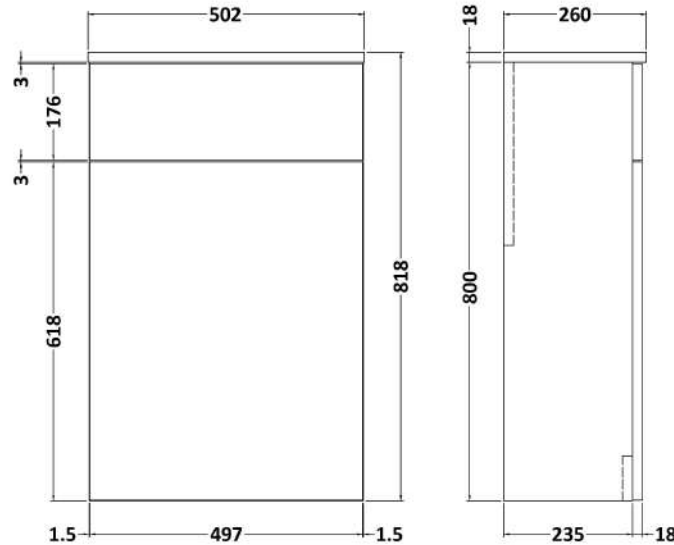

Packaging Dimensions

Height (mm):	835
Width (mm):	620
Depth (mm):	375
Gross Weight (kg):	20

Packaging Data

Box Colour:	Brown Cardboard Box
Box Qty:	1
Label Size:	100 x 50
Label Colour:	White Label
Label Qty:	2

Sales Code: NVF2541

Description: 500 Wc Unit (235 Deep)

Product Dimensions

Height (mm):	818
Width (mm):	502
Depth (mm):	253
Nett Weight (kg):	13.6

Packaging Dimensions

Height (mm):	845
Width (mm):	525
Depth (mm):	225
Gross Weight (kg):	13.6

Packaging Data

Box Colour:	Brown Cardboard Box
Box Qty:	1
Label Size:	100 x 50
Label Colour:	White Label
Label Qty:	2

Outer Box Dimensions (If Applicable)

Height (mm):	
Width (mm):	
Depth (mm):	
Gross Weight (kg):	
Barcode:	5056462660042

Sales Code: PMB411R

Description: 1100X390 L Shaped Polymarble Basin Rh

Product Dimensions

Height (mm):	135
Width (mm):	1105
Depth (mm):	390
Nett Weight (kg):	16

Packaging Dimensions

Height (mm):	190
Width (mm):	420
Depth (mm):	1160
Gross Weight (kg):	16.5