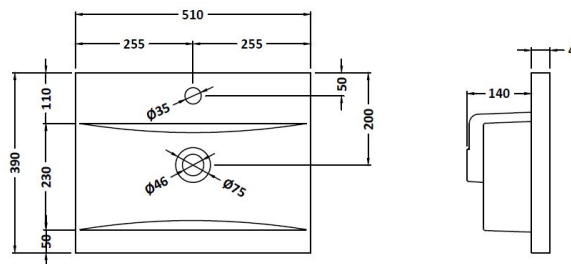

### Packaging Details

Barcode: 5056462667225

**Sales Code:** NVF2521

**Description:** 500 Wh 2-Door Unit (365 Deep)

**Product Dimensions**

Height (mm):	539
Width (mm):	500
Depth (mm):	383
Nett Weight (kg):	12.6

**Packaging Dimensions**

Height (mm):	560
Width (mm):	520
Depth (mm):	405
Gross Weight (kg):	13.1

**Packaging Data**

Box Colour:	Brown Cardboard Box
Box Qty:	1
Label Size:	100 x 50
Label Colour:	White Label
Label Qty:	2

### Product Dimensions

Height (mm):	180
Width (mm):	510
Depth (mm):	390
Nett Weight (kg):	10.54

### Packaging Dimensions

Height (mm):	210
Width (mm):	410
Depth (mm):	530
Gross Weight (kg):	10.54