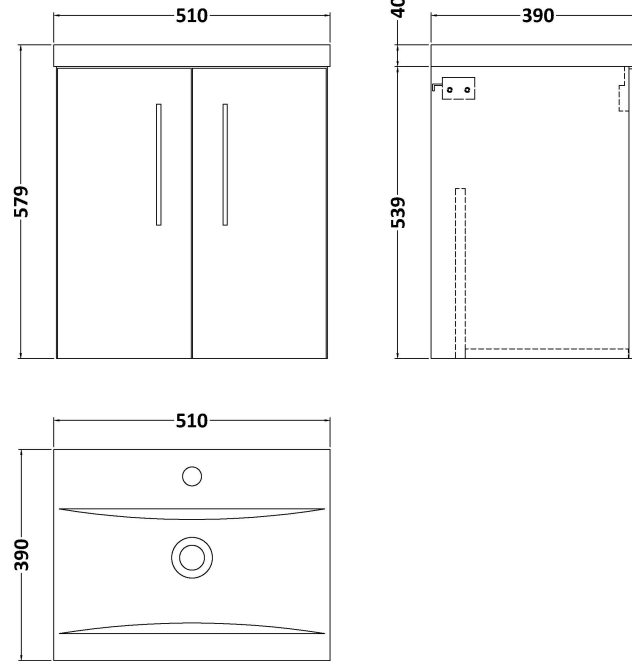

### Packaging Details

Barcode: 5056462667225

**Sales Code:** NVF2521

**Description:** 500 Wh 2-Door Unit (365 Deep)

**Product Dimensions**

Height (mm):	539
Width (mm):	500
Depth (mm):	383
Nett Weight (kg):	12.6

**Packaging Dimensions**

Height (mm):	560
Width (mm):	520
Depth (mm):	405
Gross Weight (kg):	13.1

**Packaging Data**

Box Colour:	Brown Cardboard Box
Box Qty:	1
Label Size:	100 x 50
Label Colour:	White Label
Label Qty:	2

### Product Dimensions

Height (mm):	180
Width (mm):	510
Depth (mm):	390
Nett Weight (kg):	10.54

### Packaging Dimensions

Height (mm):	210
Width (mm):	410
Depth (mm):	530
Gross Weight (kg):	10.54