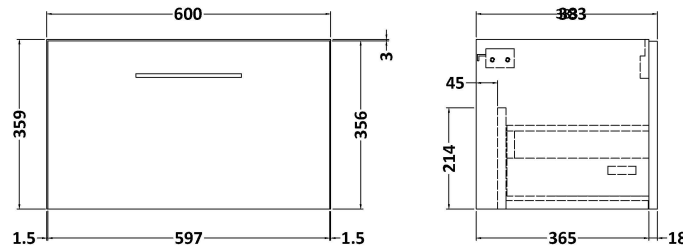

Sales Code: ARN2522A

Description: 600 Wh 1-Drawer Vanity & Basin 1

Packaging Details

Barcode: 5056462667522

Sales Code: NVF2522

Description: 600 Single Drawer Unit (365 Deep)

Product Dimensions

Height (mm):	359
Width (mm):	600
Depth (mm):	383
Nett Weight (kg):	13

Packaging Dimensions

Height (mm):	391
Width (mm):	632
Depth (mm):	391
Gross Weight (kg):	13.5

Packaging Data

Box Colour:	Brown Cardboard Box
Box Qty:	1
Label Size:	100 x 50
Label Colour:	White Label
Label Qty:	2

Sales Code: NVM013

Description: 600 Mid-Edged Basin 1 Th

Product Dimensions

Height (mm):	180
Width (mm):	610
Depth (mm):	390
Nett Weight (kg):	11

Packaging Dimensions

Height (mm):	200
Width (mm):	410
Depth (mm):	630
Gross Weight (kg):	11

Packaging Data

Box Colour:	Brown Cardboard Box - Printed
Box Qty:	1
Label Size:	100 x 50
Label Colour:	White Label
Label Qty:	2

Outer Box Dimensions (If Applicable)

Height (mm):	
Width (mm):	
Depth (mm):	
Gross Weight (kg):	
Barcode:	5055369043415