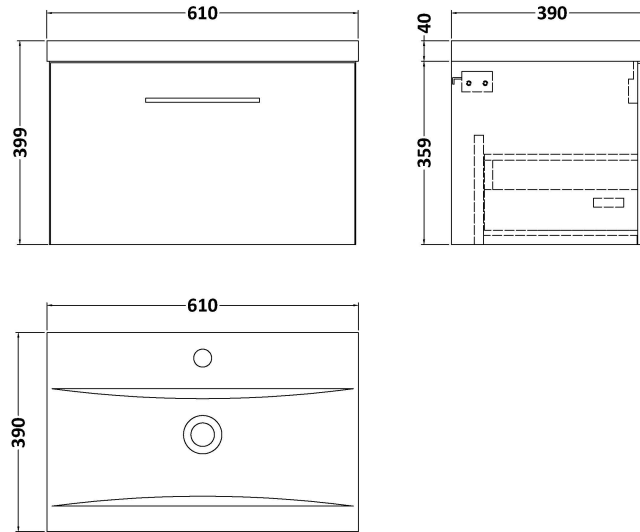

Sales Code: ARN2522A

Description: 600 Wh 1-Drawer Vanity & Basin 1

Packaging Details

Barcode: 5056462667522

Sales Code: NVF2522

Description: 600 Single Drawer Unit (365 Deep)

Product Dimensions

Height (mm):	359
Width (mm):	600
Depth (mm):	383
Nett Weight (kg):	13

Packaging Dimensions

Height (mm):	391
Width (mm):	632
Depth (mm):	391
Gross Weight (kg):	13.5

Packaging Data

Box Colour:	Brown Cardboard Box
Box Qty:	1
Label Size:	100 x 50
Label Colour:	White Label
Label Qty:	2

Outer Box Dimensions (If Applicable)

Height (mm):	
Width (mm):	
Depth (mm):	
Gross Weight (kg):	
Barcode:	5056462660813

Product Details

Country of Origin:	United Kingdom
Fitting Instruction:	No
CE Certification:	N/A
FSC Certified Materials:	Yes
Colour:	Grey Vicenza Oak
Construction Method:	Cam & Wood Dowel
Construction Type:	Rigid
Cabinet Finish:	MFC Textured Woodgrain
Fascia Finish:	MFC Textured Woodgrain
Cabinet Thickness (mm):	18
Fascia Thickness (mm):	18
Drawer Included:	Yes
Drawer Type:	80mm High Metal S/C Inc Galler
No of Shelves:	0
Hinge Type:	Not Applicable
Hinge Included:	Not Applicable
Adjustable Legs:	No, Not Required
Fixings Included:	Yes
Handle Style:	Contemporary
Waste Shroud:	Yes
Handle Included:	Yes, Supplied
Handle Type:	D-Shape

Sales Code: NVM013

Description: 600 Mid-Edged Basin 1 Th

Product Dimensions

Height (mm):	180
Width (mm):	610
Depth (mm):	390
Nett Weight (kg):	11

Packaging Dimensions

Height (mm):	200
Width (mm):	410
Depth (mm):	630
Gross Weight (kg):	11