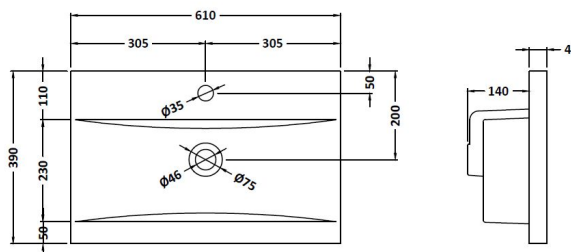

Packaging Dimensions

Height (mm):	391
Width (mm):	632
Depth (mm):	391
Gross Weight (kg):	13.5

Packaging Data

Box Colour:	Brown Cardboard Box
Box Qty:	1
Label Size:	100 x 50
Label Colour:	White Label
Label Qty:	2

Outer Box Dimensions (If Applicable)

Height (mm):	
Width (mm):	
Depth (mm):	
Gross Weight (kg):	
Barcode:	5056462660813

Product Details

Country of Origin:	United Kingdom
Fitting Instruction:	No
CE Certification:	N/A
FSC Certified Materials:	Yes
Colour:	Grey Vicenza Oak
Construction Method:	Cam & Wood Dowel
Construction Type:	Rigid
Cabinet Finish:	MFC Textured Woodgrain
Fascia Finish:	MFC Textured Woodgrain
Cabinet Thickness (mm):	18
Fascia Thickness (mm):	18
Drawer Included:	Yes
Drawer Type:	80mm High Metal S/C Inc Galler
No of Shelves:	0
Hinge Type:	Not Applicable
Hinge Included:	Not Applicable
Adjustable Legs:	No, Not Required
Fixings Included:	Yes
Handle Style:	Contemporary
Waste Shroud:	Yes
Handle Included:	Yes, Supplied
Handle Type:	D-Shape

Sales Code: NVM013

Description: 600 Mid-Edged Basin 1 Th

Product Dimensions

Height (mm):	180
Width (mm):	610
Depth (mm):	390
Nett Weight (kg):	11

Packaging Dimensions

Height (mm):	200
Width (mm):	410
Depth (mm):	630
Gross Weight (kg):	11

Packaging Data

Box Colour:	Brown Cardboard Box - Printed
Box Qty:	1
Label Size:	100 x 50
Label Colour:	White Label
Label Qty:	2

Outer Box Dimensions (If Applicable)

Height (mm):	
Width (mm):	
Depth (mm):	
Gross Weight (kg):	
Barcode:	5055369043415