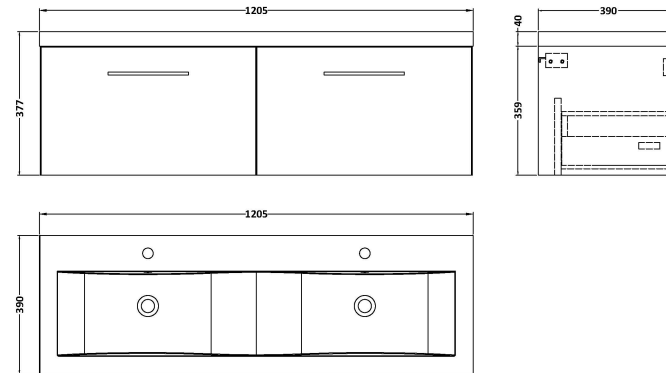

Sales Code: ARN2522F

Description: 1200 Wh 2-Drawer Vanity & Double Basin

Packaging Details

Barcode: 5056462670010

Sales Code: NVF2522

Description: 600 Single Drawer Unit (365 Deep)

Product Dimensions

Height (mm):	359
Width (mm):	600
Depth (mm):	383
Nett Weight (kg):	13

Packaging Dimensions

Height (mm):	391
Width (mm):	632
Depth (mm):	391
Gross Weight (kg):	13.5

Packaging Data

Box Colour:	Brown Cardboard Box
Box Qty:	1
Label Size:	100 x 50
Label Colour:	White Label
Label Qty:	2

Outer Box Dimensions (If Applicable)

Height (mm):	
Width (mm):	
Depth (mm):	
Gross Weight (kg):	
Barcode:	5056462660813

Product Details

Country of Origin:	United Kingdom
Fitting Instruction:	No
CE Certification:	N/A
FSC Certified Materials:	Yes
Colour:	Grey Vicenza Oak
Construction Method:	Cam & Wood Dowel
Construction Type:	Rigid
Cabinet Finish:	MFC Textured Woodgrain
Fascia Finish:	MFC Textured Woodgrain
Cabinet Thickness (mm):	18
Fascia Thickness (mm):	18
Drawer Included:	Yes
Drawer Type:	80mm High Metal S/C Inc Galler
No of Shelves:	0
Hinge Type:	Not Applicable
Hinge Included:	Not Applicable
Adjustable Legs:	No, Not Required
Fixings Included:	Yes
Handle Style:	Contemporary
Waste Shroud:	Yes
Handle Included:	Yes, Supplied
Handle Type:	D-Shape

Sales Code: CBM424

Description: Double Ceramic Basin 1208X392

Product Dimensions

Height (mm):	390
Width (mm):	1205
Depth (mm):	175
Nett Weight (kg):	27

Packaging Dimensions

Height (mm):	205
Width (mm):	1270
Depth (mm):	510
Gross Weight (kg):	27