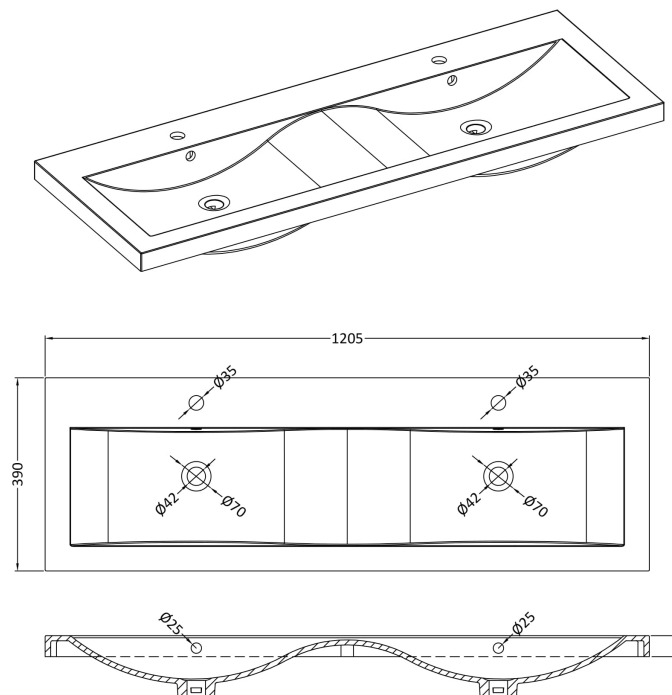

Packaging Dimensions

Height (mm):	391
Width (mm):	632
Depth (mm):	391
Gross Weight (kg):	13.5

Packaging Data

Box Colour:	Brown Cardboard Box
Box Qty:	1
Label Size:	100 x 50
Label Colour:	White Label
Label Qty:	2

Outer Box Dimensions (If Applicable)

Height (mm):	
Width (mm):	
Depth (mm):	
Gross Weight (kg):	
Barcode:	5056462660813

Product Details

Country of Origin:	United Kingdom
Fitting Instruction:	No
CE Certification:	N/A
FSC Certified Materials:	Yes
Colour:	Grey Vicenza Oak
Construction Method:	Cam & Wood Dowel
Construction Type:	Rigid
Cabinet Finish:	MFC Textured Woodgrain
Fascia Finish:	MFC Textured Woodgrain
Cabinet Thickness (mm):	18
Fascia Thickness (mm):	18
Drawer Included:	Yes
Drawer Type:	80mm High Metal S/C Inc Galler
No of Shelves:	0
Hinge Type:	Not Applicable
Hinge Included:	Not Applicable
Adjustable Legs:	No, Not Required
Fixings Included:	Yes
Handle Style:	Contemporary
Waste Shroud:	Yes
Handle Included:	Yes, Supplied
Handle Type:	D-Shape

Sales Code: CBM424

Description: Double Ceramic Basin 1208X392

Product Dimensions

Height (mm):	390
Width (mm):	1205
Depth (mm):	175
Nett Weight (kg):	27

Packaging Dimensions

Height (mm):	205
Width (mm):	1270
Depth (mm):	510
Gross Weight (kg):	27

Packaging Data

Box Colour:	Brown Cardboard Box - Printed
Box Qty:	1
Label Size:	100 x 50
Label Colour:	White Label
Label Qty:	2

Outer Box Dimensions (If Applicable)

Height (mm):	
Width (mm):	
Depth (mm):	
Gross Weight (kg):	
Barcode:	5056211875826