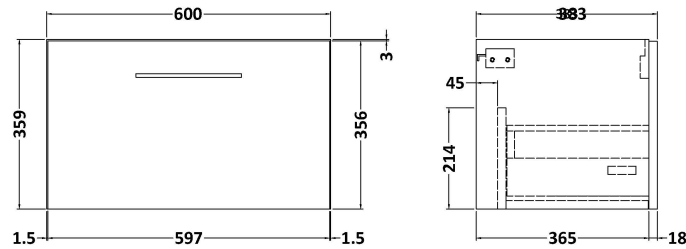

Sales Code: ARN2522F

Description: 1200 Wh 2-Drawer Vanity & Double Basin

Packaging Details

Barcode: 5056462670010

Sales Code: NVF2522

Description: 600 Single Drawer Unit (365 Deep)

Product Dimensions

Height (mm):	359
Width (mm):	600
Depth (mm):	383
Nett Weight (kg):	13

Packaging Dimensions

Height (mm):	391
Width (mm):	632
Depth (mm):	391
Gross Weight (kg):	13.5

Packaging Data

Box Colour:	Brown Cardboard Box
Box Qty:	1
Label Size:	100 x 50
Label Colour:	White Label
Label Qty:	2

Sales Code: CBM424

Description: Double Ceramic Basin 1208X392

Product Dimensions

Height (mm):	390
Width (mm):	1205
Depth (mm):	175
Nett Weight (kg):	27

Packaging Dimensions

Height (mm):	205
Width (mm):	1270
Depth (mm):	510
Gross Weight (kg):	27

Packaging Data

Box Colour:	Brown Cardboard Box - Printed
Box Qty:	1
Label Size:	100 x 50
Label Colour:	White Label
Label Qty:	2

Outer Box Dimensions (If Applicable)

Height (mm):	
Width (mm):	
Depth (mm):	
Gross Weight (kg):	
Barcode:	5056211875826