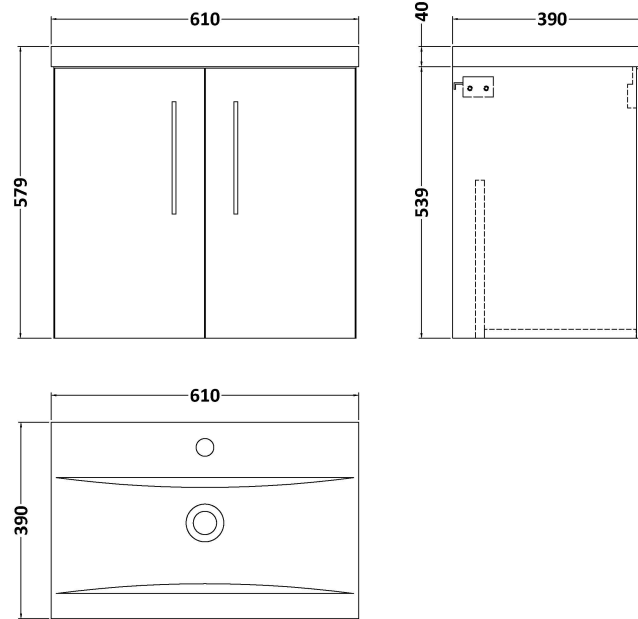

Sales Code: ARN2523A

Description: 600 Wh 2-Door Vanity & Basin 1

Packaging Details

Barcode: 5056462667942