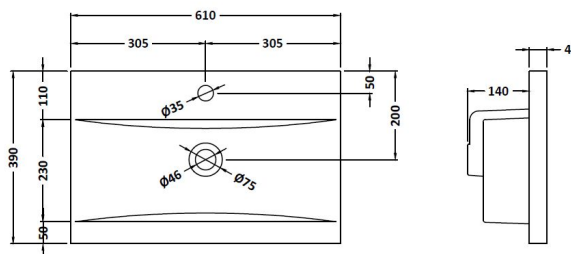

Height (mm):	539
Width (mm):	600
Depth (mm):	383
Nett Weight (kg):	14.2

**Packaging Dimensions**

Height (mm):	560
Width (mm):	620
Depth (mm):	405
Gross Weight (kg):	14.7

**Packaging Data**

Box Colour:	Brown Cardboard Box
Box Qty:	1
Label Size:	100 x 50
Label Colour:	White Label
Label Qty:	2

### Product Dimensions

Height (mm):	180
Width (mm):	610
Depth (mm):	390
Nett Weight (kg):	11

### Packaging Dimensions

Height (mm):	200
Width (mm):	410
Depth (mm):	630
Gross Weight (kg):	11

### Outer Box Dimensions (If Applicable)

Height (mm):	
Width (mm):	
Depth (mm):	
Gross Weight (kg):	
Barcode:	5055369043415