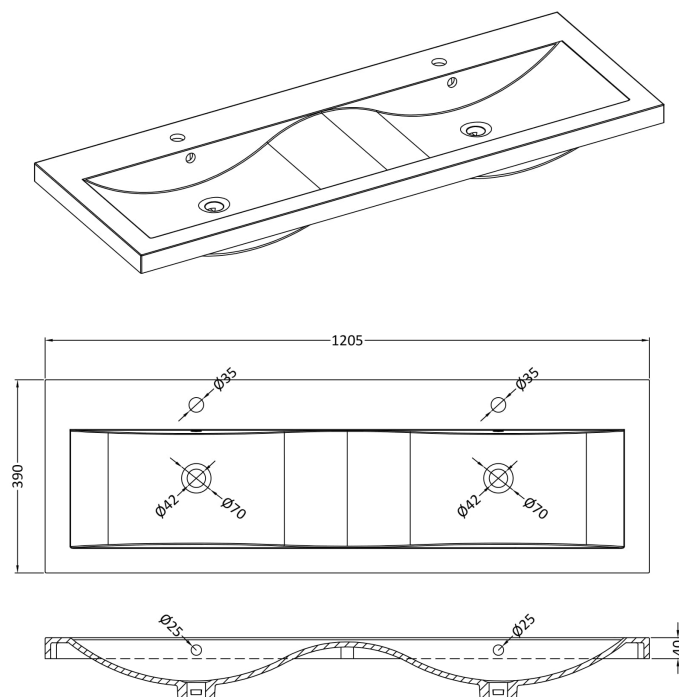

Sales Code: ARN2523F

Description: 1200 Wh 4-Door Vanity & Double Basin

Packaging Details

Barcode: 5056462670225

Sales Code: NVF2523

Description: 600 Wh 2-Door Unit (365 Deep)

Product Dimensions

Height (mm):	539
Width (mm):	600
Depth (mm):	383
Nett Weight (kg):	14.2

Packaging Dimensions

Height (mm):	560
Width (mm):	620
Depth (mm):	405
Gross Weight (kg):	14.7

Packaging Data

Box Colour:	Brown Cardboard Box
Box Qty:	1
Label Size:	100 x 50
Label Colour:	White Label
Label Qty:	2

Outer Box Dimensions (If Applicable)

Height (mm):	
Width (mm):	
Depth (mm):	
Gross Weight (kg):	
Barcode:	5056462660011

Product Details

Country of Origin:	United Kingdom
Fitting Instruction:	No
CE Certification:	N/A
FSC Certified Materials:	Yes
Colour:	Grey Vicenza Oak
Construction Method:	Cam & Wood Dowel
Construction Type:	Rigid
Cabinet Finish:	MFC Textured Woodgrain
Fascia Finish:	MFC Textured Woodgrain
Cabinet Thickness (mm):	18
Fascia Thickness (mm):	18
Drawer Included:	No
Drawer Type:	Not Applicable
No of Shelves:	0
Hinge Type:	95 Degree Clip-On Soft Close
Hinge Included:	Yes, Supplied
Adjustable Legs:	No, Not Required
Fixings Included:	Yes
Handle Style:	Contemporary
Waste Shroud:	No
Handle Included:	Yes, Supplied
Handle Type:	D-Shape

Sales Code: CBM424

Description: Double Ceramic Basin 1208X392

Product Dimensions

Height (mm):	390
Width (mm):	1205
Depth (mm):	175
Nett Weight (kg):	27

Packaging Dimensions

Height (mm):	205
Width (mm):	1270
Depth (mm):	510
Gross Weight (kg):	27