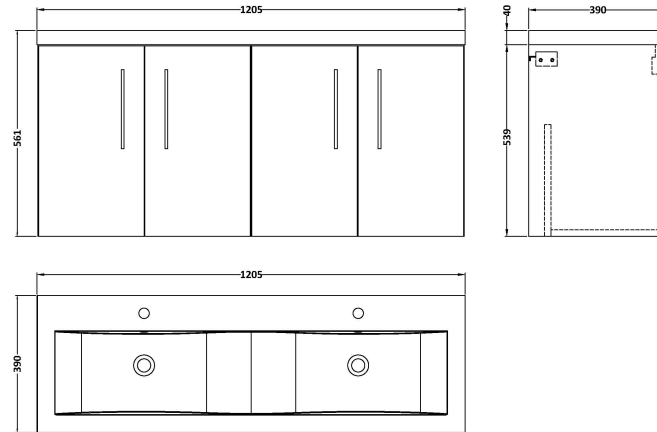

Sales Code: ARN2523F

Description: 1200 Wh 4-Door Vanity & Double Basin

Packaging Details

Barcode: 5056462670225

Sales Code: NVF2523

Description: 600 Wh 2-Door Unit (365 Deep)

Product Dimensions

Height (mm):	539
Width (mm):	600
Depth (mm):	383
Nett Weight (kg):	14.2

Packaging Dimensions

Height (mm):	560
Width (mm):	620
Depth (mm):	405
Gross Weight (kg):	14.7

Packaging Data

Box Colour:	Brown Cardboard Box
Box Qty:	1
Label Size:	100 x 50
Label Colour:	White Label
Label Qty:	2

Outer Box Dimensions (If Applicable)

Height (mm):	
Width (mm):	
Depth (mm):	
Gross Weight (kg):	
Barcode:	5056462660011

Product Details

Country of Origin:	United Kingdom
Fitting Instruction:	No
CE Certification:	N/A
FSC Certified Materials:	Yes
Colour:	Grey Vicenza Oak
Construction Method:	Cam & Wood Dowel
Construction Type:	Rigid
Cabinet Finish:	MFC Textured Woodgrain
Fascia Finish:	MFC Textured Woodgrain
Cabinet Thickness (mm):	18
Fascia Thickness (mm):	18
Drawer Included:	No
Drawer Type:	Not Applicable
No of Shelves:	0
Hinge Type:	95 Degree Clip-On Soft Close
Hinge Included:	Yes, Supplied
Adjustable Legs:	No, Not Required
Fixings Included:	Yes
Handle Style:	Contemporary
Waste Shroud:	No
Handle Included:	Yes, Supplied
Handle Type:	D-Shape

Sales Code: CBM424

Description: Double Ceramic Basin 1208X392

Product Dimensions

Height (mm):	390
Width (mm):	1205
Depth (mm):	175
Nett Weight (kg):	27

Packaging Dimensions

Height (mm):	205
Width (mm):	1270
Depth (mm):	510
Gross Weight (kg):	27