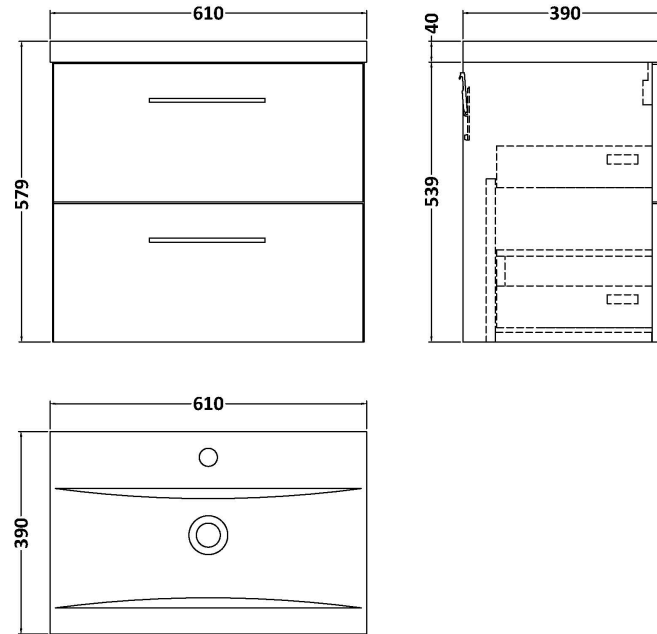

Sales Code: ARN2524A

Description: 600 Wh 2-Drawer Vanity & Basin 1

Packaging Details

Barcode: 5056462668369

Sales Code: NVF2524

Description: 600 Wh 2-Drawer Unit (365 Deep)

Product Dimensions

Height (mm):	539
Width (mm):	600
Depth (mm):	383
Nett Weight (kg):	21.5

Packaging Dimensions

Height (mm):	560
Width (mm):	520
Depth (mm):	405
Gross Weight (kg):	22

Packaging Data

Box Colour:	Brown Cardboard Box
Box Qty:	1
Label Size:	100 x 50
Label Colour:	White Label
Label Qty:	2

Outer Box Dimensions (If Applicable)

Height (mm):	
Width (mm):	
Depth (mm):	
Gross Weight (kg):	
Barcode:	5056462660028

Product Details

Country of Origin:	United Kingdom
Fitting Instruction:	No
CE Certification:	N/A
FSC Certified Materials:	Yes
Colour:	Grey Vicenza Oak
Construction Method:	Cam & Wood Dowel
Construction Type:	Rigid
Cabinet Finish:	MFC Textured Woodgrain
Fascia Finish:	MFC Textured Woodgrain
Cabinet Thickness (mm):	18
Fascia Thickness (mm):	18
Drawer Included:	Yes
Drawer Type:	80mm High Metal S/C Inc Galler
No of Shelves:	0
Hinge Type:	Not Applicable
Hinge Included:	Not Applicable
Adjustable Legs:	No, Not Required
Fixings Included:	Yes
Handle Style:	Contemporary
Waste Shroud:	Yes
Handle Included:	Yes, Supplied
Handle Type:	D-Shape

Sales Code: NVM013

Description: 600 Mid-Edged Basin 1 Th

Product Dimensions

Height (mm):	180
Width (mm):	610
Depth (mm):	390
Nett Weight (kg):	11

Packaging Dimensions

Height (mm):	200
Width (mm):	410
Depth (mm):	630
Gross Weight (kg):	11