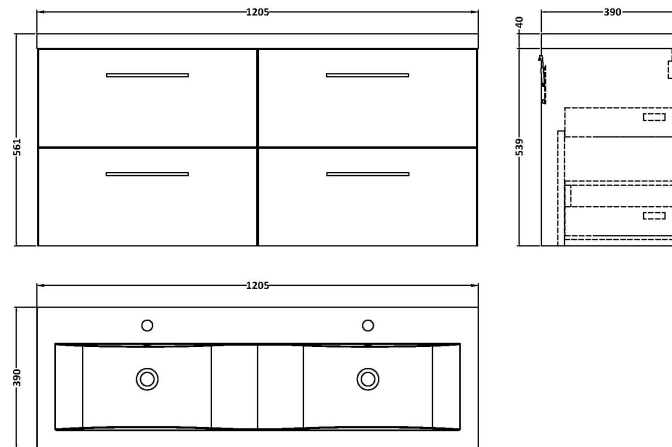

Sales Code: ARN2524F

Description: 1200 Wh 4-Drawer Vanity & Double Basin

Packaging Details

Barcode: 5056462670430

Sales Code: NVF2524

Description: 600 Wh 2-Drawer Unit (365 Deep)

Product Dimensions

Height (mm):	539
Width (mm):	600
Depth (mm):	383
Nett Weight (kg):	21.5

Packaging Dimensions

Height (mm):	560
Width (mm):	520
Depth (mm):	405
Gross Weight (kg):	22

Packaging Data

Box Colour:	Brown Cardboard Box
Box Qty:	1
Label Size:	100 x 50
Label Colour:	White Label
Label Qty:	2

Outer Box Dimensions (If Applicable)

Height (mm):	
Width (mm):	
Depth (mm):	
Gross Weight (kg):	
Barcode:	5056462660028

Product Details

Country of Origin:	United Kingdom
Fitting Instruction:	No
CE Certification:	N/A
FSC Certified Materials:	Yes
Colour:	Grey Vicenza Oak
Construction Method:	Cam & Wood Dowel
Construction Type:	Rigid
Cabinet Finish:	MFC Textured Woodgrain
Fascia Finish:	MFC Textured Woodgrain
Cabinet Thickness (mm):	18
Fascia Thickness (mm):	18
Drawer Included:	Yes
Drawer Type:	80mm High Metal S/C Inc Galler
No of Shelves:	0
Hinge Type:	Not Applicable
Hinge Included:	Not Applicable
Adjustable Legs:	No, Not Required
Fixings Included:	Yes
Handle Style:	Contemporary
Waste Shroud:	Yes
Handle Included:	Yes, Supplied
Handle Type:	D-Shape

Sales Code: CBM424

Description: Double Ceramic Basin 1208X392

Product Dimensions

Height (mm):	390
Width (mm):	1205
Depth (mm):	175
Nett Weight (kg):	27

Packaging Dimensions

Height (mm):	205
Width (mm):	1270
Depth (mm):	510
Gross Weight (kg):	27