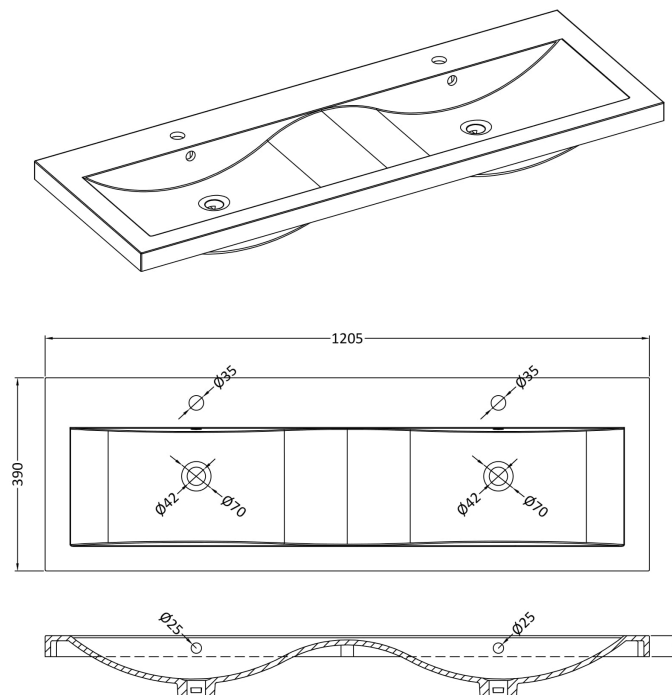

Sales Code: ARN2524F

Description: 1200 Wh 4-Drawer Vanity & Double Basin

Packaging Details

Barcode: 5056462670430

Sales Code: NVF2524

Description: 600 Wh 2-Drawer Unit (365 Deep)

Product Dimensions

Height (mm):	539
Width (mm):	600
Depth (mm):	383
Nett Weight (kg):	21.5

Packaging Dimensions

Height (mm):	560
Width (mm):	520
Depth (mm):	405
Gross Weight (kg):	22

Packaging Data

Box Colour:	Brown Cardboard Box
Box Qty:	1
Label Size:	100 x 50
Label Colour:	White Label
Label Qty:	2

Outer Box Dimensions (If Applicable)

Height (mm):	
Width (mm):	
Depth (mm):	
Gross Weight (kg):	
Barcode:	5056462660028

Product Details

Country of Origin:	United Kingdom
Fitting Instruction:	No
CE Certification:	N/A
FSC Certified Materials:	Yes
Colour:	Grey Vicenza Oak
Construction Method:	Cam & Wood Dowel
Construction Type:	Rigid
Cabinet Finish:	MFC Textured Woodgrain
Fascia Finish:	MFC Textured Woodgrain
Cabinet Thickness (mm):	18
Fascia Thickness (mm):	18
Drawer Included:	Yes
Drawer Type:	80mm High Metal S/C Inc Galler
No of Shelves:	0
Hinge Type:	Not Applicable
Hinge Included:	Not Applicable
Adjustable Legs:	No, Not Required
Fixings Included:	Yes
Handle Style:	Contemporary
Waste Shroud:	Yes
Handle Included:	Yes, Supplied
Handle Type:	D-Shape

Sales Code: CBM424

Description: Double Ceramic Basin 1208X392

Product Dimensions

Height (mm):	390
Width (mm):	1205
Depth (mm):	175
Nett Weight (kg):	27

Packaging Dimensions

Height (mm):	205
Width (mm):	1270
Depth (mm):	510
Gross Weight (kg):	27