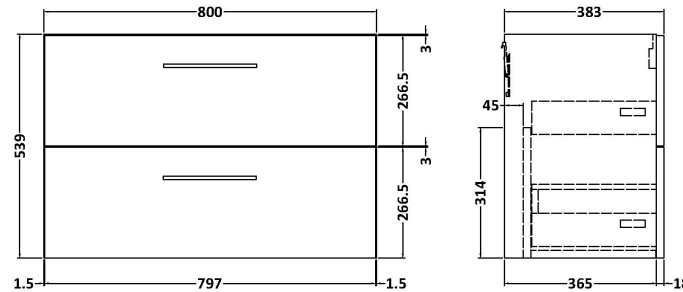

Sales Code: ARN2526A

Description: 800 Wh 2-Drawer Vanity & Basin 1

Packaging Details

Barcode: 5056462669205

Sales Code: NVF2526

Description: 800 Wh 2-Drawer Unit (365 Deep)

Product Dimensions

Height (mm):	539
Width (mm):	800
Depth (mm):	383
Nett Weight (kg):	33.5

Packaging Dimensions

Height (mm):	560
Width (mm):	820
Depth (mm):	405
Gross Weight (kg):	34

Packaging Data

Box Colour:	Brown Cardboard Box
Box Qty:	1
Label Size:	100 x 50
Label Colour:	White Label
Label Qty:	2

Sales Code: NVM015

Description: 800 Mid Edged Basin 1 Th

Product Dimensions

Height (mm):	180
Width (mm):	810
Depth (mm):	390
Nett Weight (kg):	15

Packaging Dimensions

Height (mm):	210
Width (mm):	410
Depth (mm):	830
Gross Weight (kg):	15

Packaging Data

Box Colour:	Brown Cardboard Box
Box Qty:	1
Label Size:	100 x 50
Label Colour:	White Label
Label Qty:	2

Outer Box Dimensions (If Applicable)

Height (mm):	
Width (mm):	
Depth (mm):	
Gross Weight (kg):	
Barcode:	5055369043422