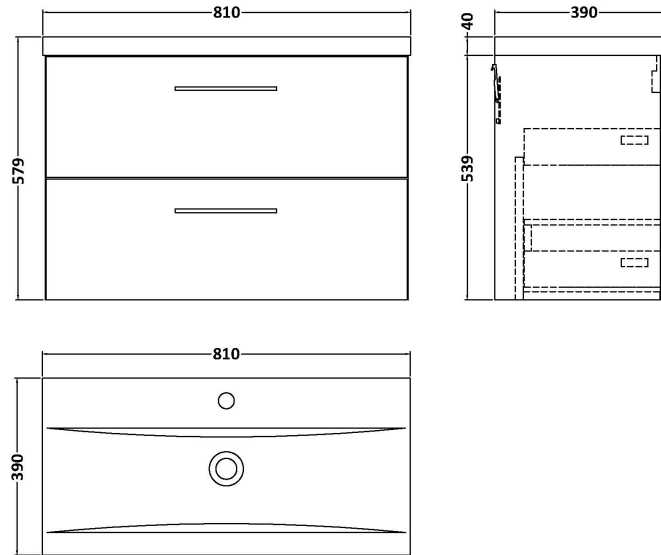

Sales Code: ARN2526A

Description: 800 Wh 2-Drawer Vanity & Basin 1

Packaging Details

Barcode: 5056462669205

Sales Code: NVF2526

Description: 800 Wh 2-Drawer Unit (365 Deep)

Product Dimensions

Height (mm):	539
Width (mm):	800
Depth (mm):	383
Nett Weight (kg):	33.5

Packaging Dimensions

Height (mm):	560
Width (mm):	820
Depth (mm):	405
Gross Weight (kg):	34

Packaging Data

Box Colour:	Brown Cardboard Box
Box Qty:	1
Label Size:	100 x 50
Label Colour:	White Label
Label Qty:	2

Outer Box Dimensions (If Applicable)

Height (mm):	
Width (mm):	
Depth (mm):	
Gross Weight (kg):	
Barcode:	5056462660035

Product Details

Country of Origin:	United Kingdom
Fitting Instruction:	No
CE Certification:	N/A
FSC Certified Materials:	Yes
Colour:	Grey Vicenza Oak
Construction Method:	Cam & Wood Dowel
Construction Type:	Rigid
Cabinet Finish:	MFC Textured Woodgrain
Fascia Finish:	MFC Textured Woodgrain
Cabinet Thickness (mm):	18
Fascia Thickness (mm):	18
Drawer Included:	Yes
Drawer Type:	80mm High Metal S/C Inc Galler
No of Shelves:	0
Hinge Type:	Not Applicable
Hinge Included:	Not Applicable
Adjustable Legs:	No, Not Required
Fixings Included:	Yes
Handle Style:	Contemporary
Waste Shroud:	Yes
Handle Included:	Yes, Supplied
Handle Type:	D-Shape

Sales Code: NVM015

Description: 800 Mid Edged Basin 1 Th

Product Dimensions

Height (mm):	180
Width (mm):	810
Depth (mm):	390
Nett Weight (kg):	15

Packaging Dimensions

Height (mm):	210
Width (mm):	410
Depth (mm):	830
Gross Weight (kg):	15