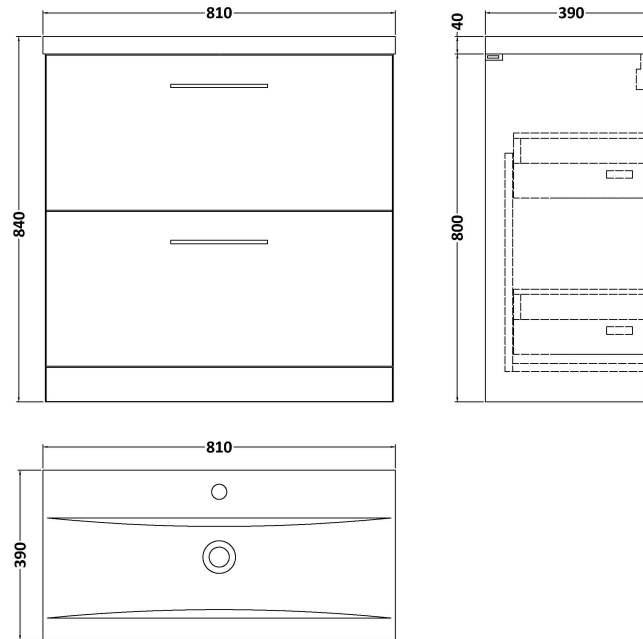

Sales Code: ARN2535A

Description: 800 Fs 2-Drawer Vanity & Basin 1

Packaging Details

Barcode: 5056462667010

Sales Code: NVF2535

Description: 800 Fs 2-Drawer Unit (365 Deep)

Product Dimensions

Height (mm):	800
Width (mm):	800
Depth (mm):	383
Nett Weight (kg):	31.5

Packaging Dimensions

Height (mm):	835
Width (mm):	832
Depth (mm):	391
Gross Weight (kg):	32

Packaging Data

Box Colour:	Brown Cardboard Box
Box Qty:	1
Label Size:	100 x 50
Label Colour:	White Label
Label Qty:	2

Outer Box Dimensions (If Applicable)

Height (mm):	
Width (mm):	
Depth (mm):	
Gross Weight (kg):	
Barcode:	5056462660745

Product Details

Country of Origin:	United Kingdom
Fitting Instruction:	No
CE Certification:	N/A
FSC Certified Materials:	Yes
Colour:	Grey Vicenza Oak
Construction Method:	Cam & Wood Dowel
Construction Type:	Rigid
Cabinet Finish:	MFC Textured Woodgrain
Fascia Finish:	MFC Textured Woodgrain
Cabinet Thickness (mm):	18
Fascia Thickness (mm):	18
Drawer Included:	Yes
Drawer Type:	80mm High Metal S/C Inc Galler
No of Shelves:	0
Hinge Type:	Not Applicable
Hinge Included:	Not Applicable
Adjustable Legs:	No, Not Required
Fixings Included:	Yes
Handle Style:	Contemporary
Waste Shroud:	Yes
Handle Included:	Yes, Supplied
Handle Type:	D-Shape

Sales Code: NVM015

Description: 800 Mid Edged Basin 1 Th

Product Dimensions

Height (mm):	180
Width (mm):	810
Depth (mm):	390
Nett Weight (kg):	15

Packaging Dimensions

Height (mm):	210
Width (mm):	410
Depth (mm):	830
Gross Weight (kg):	15