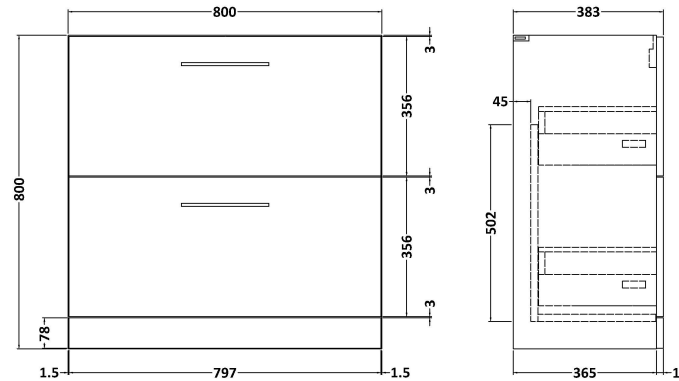

Sales Code: ARN2535A

Description: 800 Fs 2-Drawer Vanity & Basin 1

Packaging Details

Barcode: 5056462667010

Sales Code: NVF2535

Description: 800 Fs 2-Drawer Unit (365 Deep)

Product Dimensions

Height (mm):	800
Width (mm):	800
Depth (mm):	383
Nett Weight (kg):	31.5

Packaging Dimensions

Height (mm):	835
Width (mm):	832
Depth (mm):	391
Gross Weight (kg):	32

Packaging Data

Box Colour:	Brown Cardboard Box
Box Qty:	1
Label Size:	100 x 50
Label Colour:	White Label
Label Qty:	2

Sales Code: NVM015

Description: 800 Mid Edged Basin 1 Th

Product Dimensions

Height (mm):	180
Width (mm):	810
Depth (mm):	390
Nett Weight (kg):	15

Packaging Dimensions

Height (mm):	210
Width (mm):	410
Depth (mm):	830
Gross Weight (kg):	15

Packaging Data

Box Colour:	Brown Cardboard Box
Box Qty:	1
Label Size:	100 x 50
Label Colour:	White Label
Label Qty:	2

Outer Box Dimensions (If Applicable)

Height (mm):	
Width (mm):	
Depth (mm):	
Gross Weight (kg):	
Barcode:	5055369043422