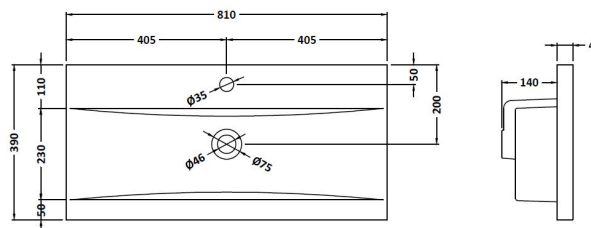

Packaging Dimensions

Height (mm):	835
Width (mm):	832
Depth (mm):	391
Gross Weight (kg):	32

Packaging Data

Box Colour:	Brown Cardboard Box
Box Qty:	1
Label Size:	100 x 50
Label Colour:	White Label
Label Qty:	2

Outer Box Dimensions (If Applicable)

Height (mm):	
Width (mm):	
Depth (mm):	
Gross Weight (kg):	
Barcode:	5056462660745

Product Details

Country of Origin:	United Kingdom
Fitting Instruction:	No
CE Certification:	N/A
FSC Certified Materials:	Yes
Colour:	Grey Vicenza Oak
Construction Method:	Cam & Wood Dowel
Construction Type:	Rigid
Cabinet Finish:	MFC Textured Woodgrain
Fascia Finish:	MFC Textured Woodgrain
Cabinet Thickness (mm):	18
Fascia Thickness (mm):	18
Drawer Included:	Yes
Drawer Type:	80mm High Metal S/C Inc Galler
No of Shelves:	0
Hinge Type:	Not Applicable
Hinge Included:	Not Applicable
Adjustable Legs:	No, Not Required
Fixings Included:	Yes
Handle Style:	Contemporary
Waste Shroud:	Yes
Handle Included:	Yes, Supplied
Handle Type:	D-Shape

Sales Code: NVM015

Description: 800 Mid Edged Basin 1 Th

Product Dimensions

Height (mm):	180
Width (mm):	810
Depth (mm):	390
Nett Weight (kg):	15

Packaging Dimensions

Height (mm):	210
Width (mm):	410
Depth (mm):	830
Gross Weight (kg):	15

Packaging Data

Box Colour:	Brown Cardboard Box
Box Qty:	1
Label Size:	100 x 50
Label Colour:	White Label
Label Qty:	2

Outer Box Dimensions (If Applicable)

Height (mm):	
Width (mm):	
Depth (mm):	
Gross Weight (kg):	
Barcode:	5055369043422