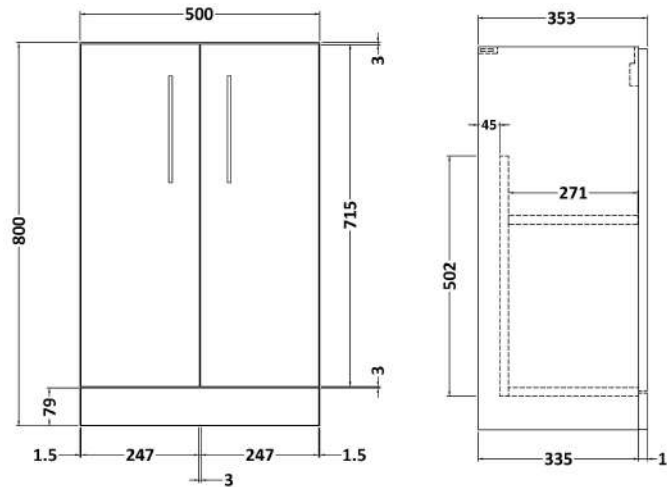

Sales Code: ARN2901A

Description: 500 Fs 2-Door Vanity & Basin 1

Packaging Details

Barcode: 5056678450925

Sales Code: NVF2901F

Description: 500 Fs 2-Door Unit (365 Deep)

Product Dimensions

Height (mm):	800
Width (mm):	500
Depth (mm):	383
Nett Weight (kg):	16.5

Packaging Dimensions

Height (mm):	835
Width (mm):	520
Depth (mm):	375
Gross Weight (kg):	17

Packaging Data

Box Colour:	Brown Cardboard Box - Printed
Box Qty:	1
Label Size:	100 x 50
Label Colour:	White Label
Label Qty:	2

Sales Code: NVM012

Description: 500 Mid-Edged Basin 1 Th

Product Dimensions

Height (mm):	180
Width (mm):	510
Depth (mm):	390
Nett Weight (kg):	10.54

Packaging Dimensions

Height (mm):	210
Width (mm):	410
Depth (mm):	530
Gross Weight (kg):	10.54

Packaging Data

Box Colour:	Brown Cardboard Box - Printed
Box Qty:	1
Label Size:	100 x 50
Label Colour:	White Label
Label Qty:	2

Outer Box Dimensions (If Applicable)

Height (mm):	
Width (mm):	
Depth (mm):	
Gross Weight (kg):	
Barcode:	5055369043446