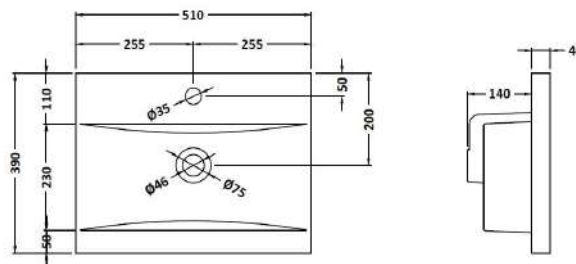

Packaging Dimensions

Height (mm):	835
Width (mm):	520
Depth (mm):	375
Gross Weight (kg):	17

Packaging Data

Box Colour:	Brown Cardboard Box - Printed
Box Qty:	1
Label Size:	100 x 50
Label Colour:	White Label
Label Qty:	2

Outer Box Dimensions (If Applicable)

Height (mm):	
Width (mm):	
Depth (mm):	
Gross Weight (kg):	
Barcode:	5056678447222

Product Details

Country of Origin:	China
Fitting Instruction:	No
CE & UKCA:	N/A
FSC Certified Materials:	Yes
Colour:	Indigo Blue
Construction Method:	Cam & Wood Dowel
Construction Type:	Rigid
Cabinet Finish:	MFC Painted Matt
Fascia Finish:	Mdf Painted Matt
Cabinet Thickness (mm):	16
Fascia Thickness (mm):	18
Drawer Included:	No
Drawer Type:	Not Applicable
No of Shelves:	1
Hinge Type:	95 Degree Soft Close
Hinge Included:	Yes, Supplied
Adjustable Legs:	No, Not Required
Fixings Included:	Yes
Handle Style:	Contemporary
Waste Shroud:	No
Handle Included:	Yes, Supplied
Handle Type:	D-Shape

Sales Code: NVM012

Description: 500 Mid-Edged Basin 1 Th

Product Dimensions

Height (mm):	180
Width (mm):	510
Depth (mm):	390
Nett Weight (kg):	10.54

Packaging Dimensions

Height (mm):	210
Width (mm):	410
Depth (mm):	530
Gross Weight (kg):	10.54

Packaging Data

Box Colour:	Brown Cardboard Box - Printed
Box Qty:	1
Label Size:	100 x 50
Label Colour:	White Label
Label Qty:	2

Outer Box Dimensions (If Applicable)

Height (mm):	
Width (mm):	
Depth (mm):	
Gross Weight (kg):	
Barcode:	5055369043446