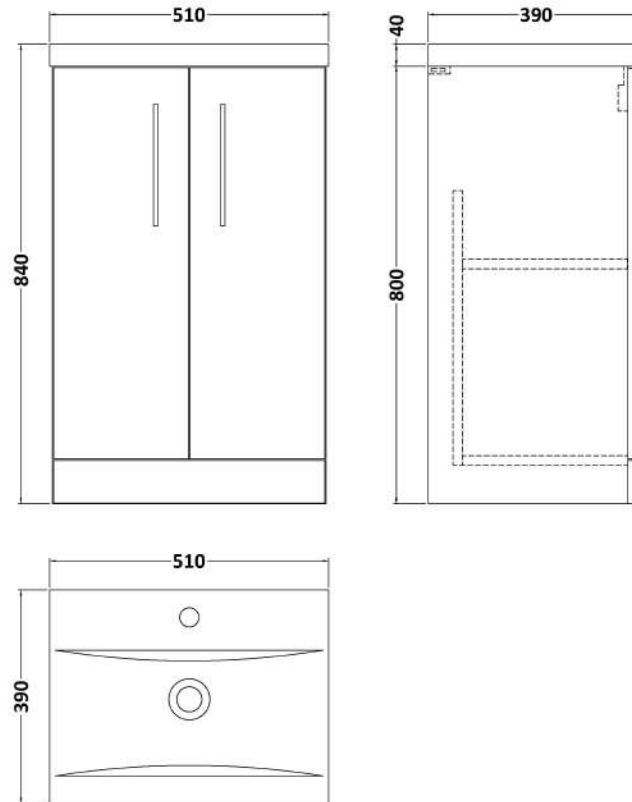

Sales Code: ARN2901A

Description: 500 Fs 2-Door Vanity & Basin 1

Packaging Details

Barcode: 5056678450925

Sales Code: NVF2901F

Description: 500 Fs 2-Door Unit (365 Deep)

Product Dimensions

Height (mm):	800
Width (mm):	500
Depth (mm):	383
Nett Weight (kg):	16.5

Packaging Dimensions

Height (mm):	835
Width (mm):	520
Depth (mm):	375
Gross Weight (kg):	17

Packaging Data

Box Colour:	Brown Cardboard Box - Printed
Box Qty:	1
Label Size:	100 x 50
Label Colour:	White Label
Label Qty:	2

Sales Code: NVM012

Description: 500 Mid-Edged Basin 1 Th

Product Dimensions

Height (mm):	180
Width (mm):	510
Depth (mm):	390
Nett Weight (kg):	10.54

Packaging Dimensions

Height (mm):	210
Width (mm):	410
Depth (mm):	530
Gross Weight (kg):	10.54

Packaging Data

Box Colour:	Brown Cardboard Box - Printed
Box Qty:	1
Label Size:	100 x 50
Label Colour:	White Label
Label Qty:	2

Outer Box Dimensions (If Applicable)

Height (mm):	
Width (mm):	
Depth (mm):	
Gross Weight (kg):	
Barcode:	5055369043446