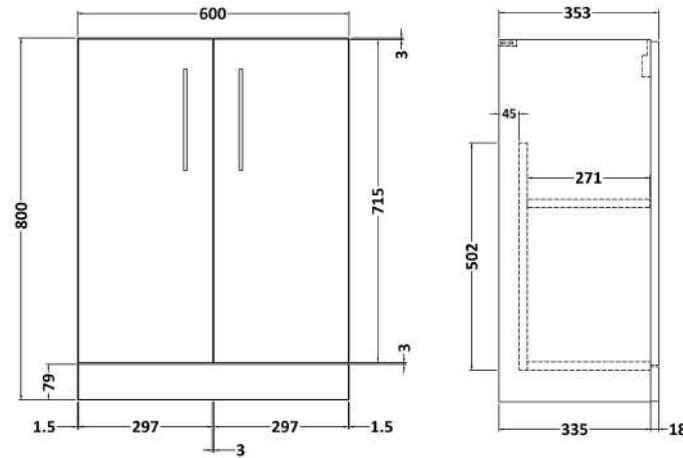

Sales Code: ARN2903A

Description: 600 Fs 2-Door Vanity & Basin 1

Packaging Details

Barcode: 5056678450963

Sales Code: NVF2903F

Description: 600 Fs 2-Door Unit (365 Deep)

Product Dimensions

Height (mm):	800
Width (mm):	600
Depth (mm):	383
Nett Weight (kg):	17

Packaging Dimensions

Height (mm):	835
Width (mm):	620
Depth (mm):	375
Gross Weight (kg):	17.5

Packaging Data

Box Colour:	Brown Cardboard Box - Printed
Box Qty:	1
Label Size:	100 x 50
Label Colour:	White Label
Label Qty:	2

Sales Code: NVM013

Description: 600 Mid-Edged Basin 1 Th

Product Dimensions

Height (mm):	180
Width (mm):	610
Depth (mm):	390
Nett Weight (kg):	11

Packaging Dimensions

Height (mm):	200
Width (mm):	410
Depth (mm):	630
Gross Weight (kg):	11

Packaging Data

Box Colour:	Brown Cardboard Box - Printed
Box Qty:	1
Label Size:	100 x 50
Label Colour:	White Label
Label Qty:	2

Outer Box Dimensions (If Applicable)

Height (mm):	
Width (mm):	
Depth (mm):	
Gross Weight (kg):	
Barcode:	5055369043415