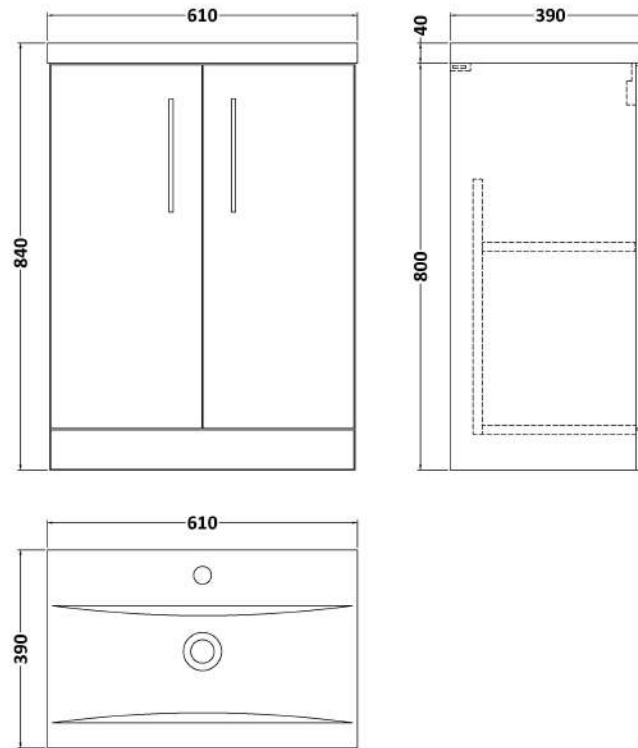

Sales Code: ARN2903A

Description: 600 Fs 2-Door Vanity & Basin 1

Packaging Details

Barcode: 5056678450963

Sales Code: NVF2903F

Description: 600 Fs 2-Door Unit (365 Deep)

Product Dimensions

Height (mm):	800
Width (mm):	600
Depth (mm):	383
Nett Weight (kg):	17

Packaging Dimensions

Height (mm):	835
Width (mm):	620
Depth (mm):	375
Gross Weight (kg):	17.5

Packaging Data

Box Colour:	Brown Cardboard Box - Printed
Box Qty:	1
Label Size:	100 x 50
Label Colour:	White Label
Label Qty:	2

Sales Code: NVM013

Description: 600 Mid-Edged Basin 1 Th

Product Dimensions

Height (mm):	180
Width (mm):	610
Depth (mm):	390
Nett Weight (kg):	11

Packaging Dimensions

Height (mm):	200
Width (mm):	410
Depth (mm):	630
Gross Weight (kg):	11

Packaging Data

Box Colour:	Brown Cardboard Box - Printed
Box Qty:	1
Label Size:	100 x 50
Label Colour:	White Label
Label Qty:	2

Outer Box Dimensions (If Applicable)

Height (mm):	
Width (mm):	
Depth (mm):	
Gross Weight (kg):	
Barcode:	5055369043415