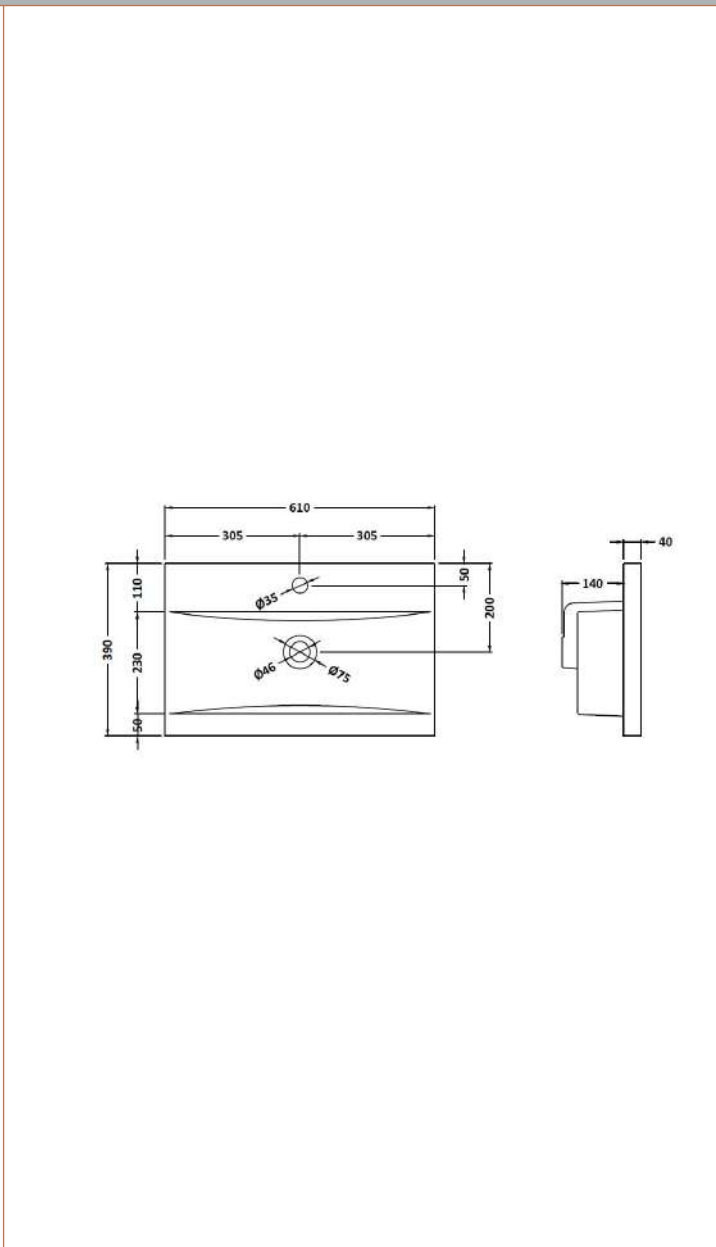

Sales Code: ARN2903A

Description: 600 Fs 2-Door Vanity & Basin 1

Packaging Details

Barcode: 5056678450963

Sales Code: NVF2903F

Description: 600 Fs 2-Door Unit (365 Deep)

Product Dimensions

Height (mm):	800
Width (mm):	600
Depth (mm):	383
Nett Weight (kg):	17

Packaging Dimensions

Height (mm):	835
Width (mm):	620
Depth (mm):	375
Gross Weight (kg):	17.5

Packaging Data

Box Colour:	Brown Cardboard Box - Printed
Box Qty:	1
Label Size:	100 x 50
Label Colour:	White Label
Label Qty:	2

Outer Box Dimensions (If Applicable)

Height (mm):	
Width (mm):	
Depth (mm):	
Gross Weight (kg):	
Barcode:	5056678447239

Product Details

Country of Origin:	China
Fitting Instruction:	No
CE & UKCA:	N/A
FSC Certified Materials:	Yes
Colour:	Indigo Blue
Construction Method:	Cam & Wood Dowel
Construction Type:	Rigid
Cabinet Finish:	MFC Painted Matt
Fascia Finish:	Mdf Painted Matt
Cabinet Thickness (mm):	16
Fascia Thickness (mm):	18
Drawer Included:	No
Drawer Type:	Not Applicable
No of Shelves:	1
Hinge Type:	95 Degree Soft Close
Hinge Included:	Yes, Supplied
Adjustable Legs:	No, Not Required
Fixings Included:	Yes
Handle Style:	Contemporary
Waste Shroud:	No
Handle Included:	Yes, Supplied
Handle Type:	D-Shape

Sales Code: NVM013

Description: 600 Mid-Edged Basin 1 Th

Product Dimensions

Height (mm):	180
Width (mm):	610
Depth (mm):	390
Nett Weight (kg):	11

Packaging Dimensions

Height (mm):	200
Width (mm):	410
Depth (mm):	630
Gross Weight (kg):	11