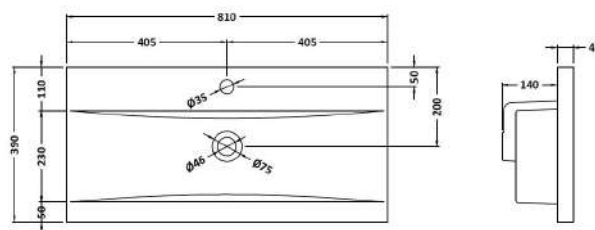

Packaging Dimensions

Height (mm):	835
Width (mm):	820
Depth (mm):	375
Gross Weight (kg):	26

Packaging Data

Box Colour:	Brown Cardboard Box - Printed
Box Qty:	1
Label Size:	100 x 50
Label Colour:	White Label
Label Qty:	2

Outer Box Dimensions (If Applicable)

Height (mm):	
Width (mm):	
Depth (mm):	
Gross Weight (kg):	
Barcode:	5056678447253

Product Details

Country of Origin:	China
Fitting Instruction:	No
CE & UKCA:	N/A
FSC Certified Materials:	Yes
Colour:	Indigo Blue
Construction Method:	Cam & Wood Dowel
Construction Type:	Rigid
Cabinet Finish:	MFC Painted Matt
Fascia Finish:	Mdf Painted Matt
Cabinet Thickness (mm):	16
Fascia Thickness (mm):	18
Drawer Included:	No
Drawer Type:	Not Applicable
No of Shelves:	1
Hinge Type:	95 Degree Soft Close
Hinge Included:	Yes, Supplied
Adjustable Legs:	No, Not Required
Fixings Included:	Yes
Handle Style:	Contemporary
Waste Shroud:	No
Handle Included:	Yes, Supplied
Handle Type:	D-Shape

Sales Code: NVM015

Description: 800 Mid Edged Basin 1 Th

Product Dimensions

Height (mm):	180
Width (mm):	810
Depth (mm):	390
Nett Weight (kg):	15

Packaging Dimensions

Height (mm):	210
Width (mm):	410
Depth (mm):	830
Gross Weight (kg):	15

Packaging Data

Box Colour:	Brown Cardboard Box
Box Qty:	1
Label Size:	100 x 50
Label Colour:	White Label
Label Qty:	2

Outer Box Dimensions (If Applicable)

Height (mm):	
Width (mm):	
Depth (mm):	
Gross Weight (kg):	
Barcode:	5055369043422