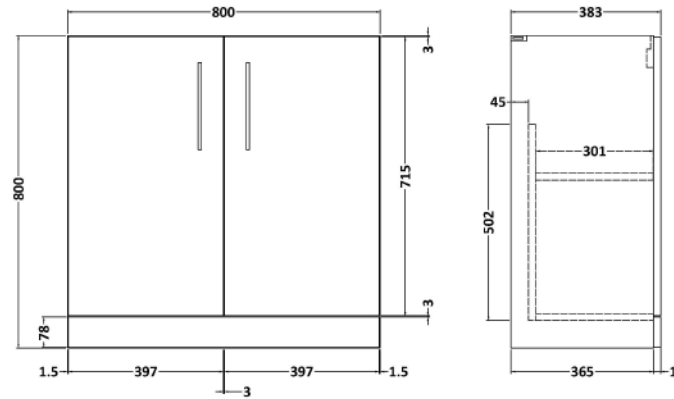

Sales Code: ARN2905A

Description: 800 Fs 2-Door Vanity & Basin 1

Packaging Details

Barcode: 5056678451038

Sales Code: NVF2905

Description: 800 Fs 2-Door Unit (365 Deep)

Product Dimensions

Height (mm):	800
Width (mm):	800
Depth (mm):	383
Nett Weight (kg):	25.5

Packaging Dimensions

Height (mm):	835
Width (mm):	820
Depth (mm):	375
Gross Weight (kg):	26

Packaging Data

Box Colour:	Brown Cardboard Box - Printed
Box Qty:	1
Label Size:	100 x 50
Label Colour:	White Label
Label Qty:	2

Sales Code: NVM015

Description: 800 Mid Edged Basin 1 Th

Product Dimensions

Height (mm):	180
Width (mm):	810
Depth (mm):	390
Nett Weight (kg):	15

Packaging Dimensions

Height (mm):	210
Width (mm):	410
Depth (mm):	830
Gross Weight (kg):	15

Packaging Data

Box Colour:	Brown Cardboard Box
Box Qty:	1
Label Size:	100 x 50
Label Colour:	White Label
Label Qty:	2

Outer Box Dimensions (If Applicable)

Height (mm):	
Width (mm):	
Depth (mm):	
Gross Weight (kg):	
Barcode:	5055369043422