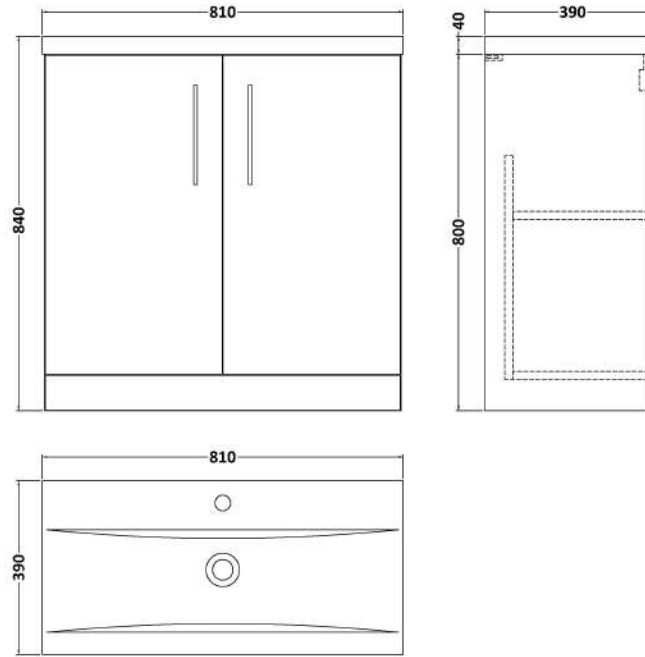

Sales Code: ARN2905A

Description: 800 Fs 2-Door Vanity & Basin 1

Packaging Details

Barcode: 5056678451038

Sales Code: NVF2905

Description: 800 Fs 2-Door Unit (365 Deep)

Product Dimensions

Height (mm):	800
Width (mm):	800
Depth (mm):	383
Nett Weight (kg):	25.5

Packaging Dimensions

Height (mm):	835
Width (mm):	820
Depth (mm):	375
Gross Weight (kg):	26

Packaging Data

Box Colour:	Brown Cardboard Box - Printed
Box Qty:	1
Label Size:	100 x 50
Label Colour:	White Label
Label Qty:	2

Sales Code: NVM015

Description: 800 Mid Edged Basin 1 Th

Product Dimensions

Height (mm):	180
Width (mm):	810
Depth (mm):	390
Nett Weight (kg):	15

Packaging Dimensions

Height (mm):	210
Width (mm):	410
Depth (mm):	830
Gross Weight (kg):	15

Packaging Data

Box Colour:	Brown Cardboard Box
Box Qty:	1
Label Size:	100 x 50
Label Colour:	White Label
Label Qty:	2

Outer Box Dimensions (If Applicable)

Height (mm):	
Width (mm):	
Depth (mm):	
Gross Weight (kg):	
Barcode:	5055369043422