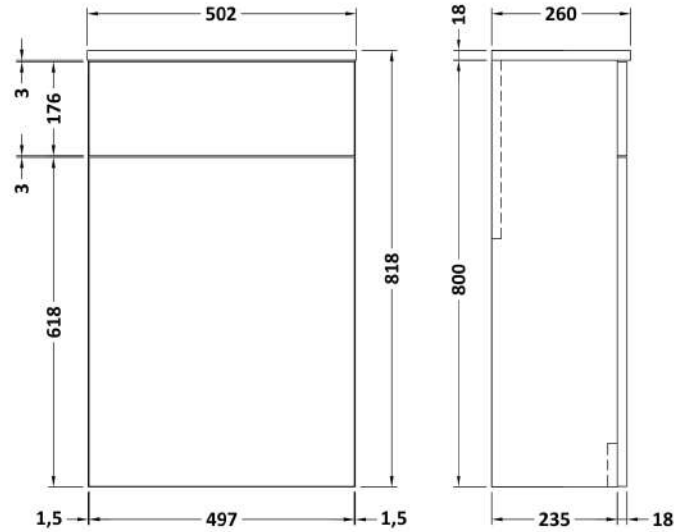

### Product Dimensions

Height (mm):	800
Width (mm):	600
Depth (mm):	383
Nett Weight (kg):	17

### Packaging Dimensions

Height (mm):	835
Width (mm):	620
Depth (mm):	375
Gross Weight (kg):	17.5

### Outer Box Dimensions (If Applicable)

Height (mm):	
Width (mm):	
Depth (mm):	
Gross Weight (kg):	
Barcode:	5056678447239

### Product Dimensions

Height (mm):	818
Width (mm):	502
Depth (mm):	260
Nett Weight (kg):	13.1