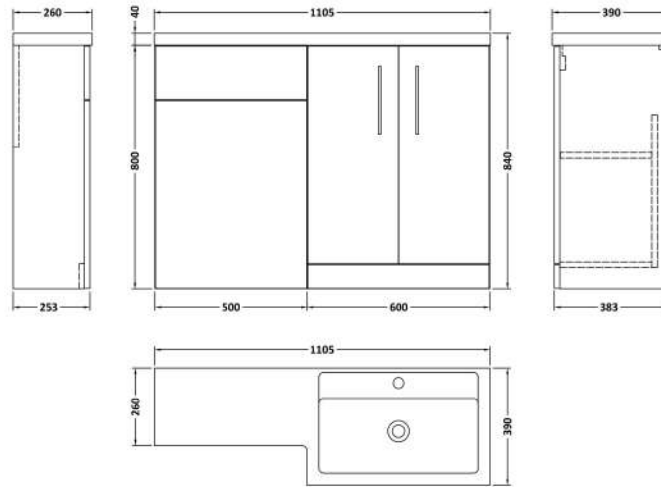

Sales Code: ARN2911R

Description: 1100X390 Combination Unit Rh

Packaging Details

Barcode: 5056678450765