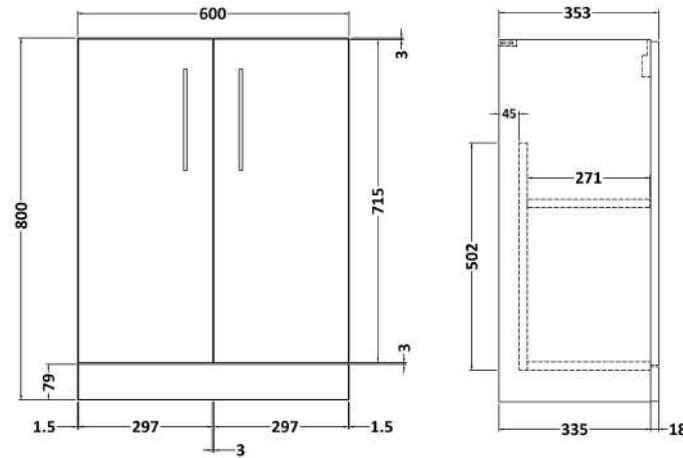

### Product Dimensions

Height (mm):	800
Width (mm):	600
Depth (mm):	383
Nett Weight (kg):	17

### Packaging Dimensions

Height (mm):	835
Width (mm):	620
Depth (mm):	375
Gross Weight (kg):	17.5

### Product Dimensions

Height (mm):	818
Width (mm):	502
Depth (mm):	260
Nett Weight (kg):	13.1

### Packaging Dimensions

Height (mm):	825
Width (mm):	525
Depth (mm):	260
Gross Weight (kg):	13.6