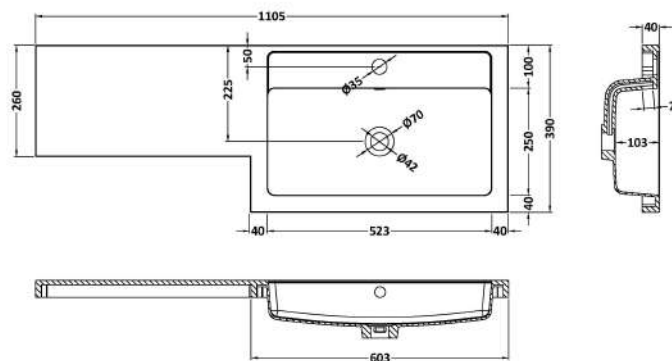

### Product Dimensions

Height (mm):	818
Width (mm):	502
Depth (mm):	260
Nett Weight (kg):	13.1

### Packaging Dimensions

Height (mm):	825
Width (mm):	525
Depth (mm):	260
Gross Weight (kg):	13.6

### Outer Box Dimensions (If Applicable)

Height (mm):	
Width (mm):	
Depth (mm):	
Gross Weight (kg):	
Barcode:	5056678447338

**Sales Code:** PMB411R

**Description:** 1100X390 L Shaped Polymarble Basin Rh

**Product Dimensions**

Height (mm):	135
Width (mm):	1105
Depth (mm):	390
Nett Weight (kg):	16

**Packaging Dimensions**

Height (mm):	190
Width (mm):	420
Depth (mm):	1160
Gross Weight (kg):	16.5