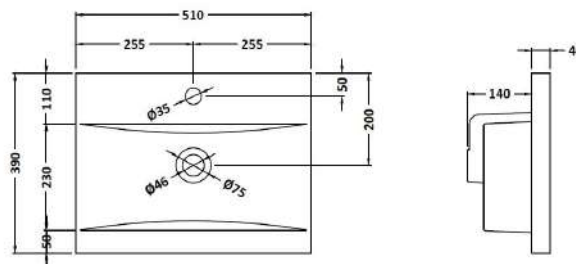

Packaging Dimensions

Height (mm):	560
Width (mm):	520
Depth (mm):	405
Gross Weight (kg):	13.1

Packaging Data

Box Colour:	Brown Cardboard Box - Printed
Box Qty:	1
Label Size:	100 x 50
Label Colour:	White Label
Label Qty:	2

Outer Box Dimensions (If Applicable)

Height (mm):	
Width (mm):	
Depth (mm):	
Gross Weight (kg):	
Barcode:	5056678447277

Product Details

Country of Origin:	China
Fitting Instruction:	No
CE & UKCA:	N/A
FSC Certified Materials:	Yes
Colour:	Indigo Blue
Construction Method:	Cam & Wood Dowel
Construction Type:	Rigid
Cabinet Finish:	MFC Painted Matt
Fascia Finish:	Mdf Painted Matt
Cabinet Thickness (mm):	16
Fascia Thickness (mm):	18
Drawer Included:	No
Drawer Type:	Not Applicable
No of Shelves:	0
Hinge Type:	95 Degree Soft Close
Hinge Included:	Yes, Supplied
Adjustable Legs:	No, Not Required
Fixings Included:	Yes
Handle Style:	Contemporary
Waste Shroud:	No
Handle Included:	Yes, Supplied
Handle Type:	D-Shape

Sales Code: NVM012

Description: 500 Mid-Edged Basin 1 Th

Product Dimensions

Height (mm):	180
Width (mm):	510
Depth (mm):	390
Nett Weight (kg):	10.54

Packaging Dimensions

Height (mm):	210
Width (mm):	410
Depth (mm):	530
Gross Weight (kg):	10.54

Packaging Data

Box Colour:	Brown Cardboard Box - Printed
Box Qty:	1
Label Size:	100 x 50
Label Colour:	White Label
Label Qty:	2

Outer Box Dimensions (If Applicable)

Height (mm):	
Width (mm):	
Depth (mm):	
Gross Weight (kg):	
Barcode:	5055369043446