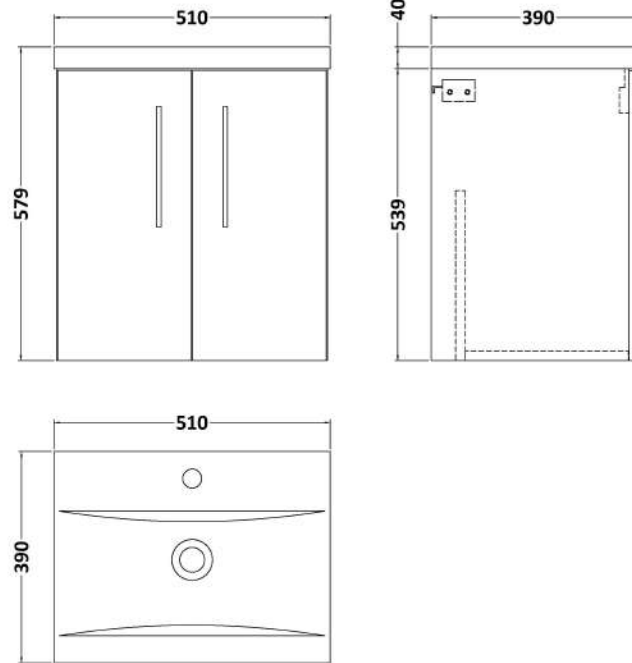

Sales Code: ARN2921A

Description: 500 Wh 2-Door Vanity & Basin 1

Packaging Details

Barcode: 5056678451076

Sales Code: NVF2921

Description: 500 Wh 2-Door Unit (365 Deep)

Product Dimensions

Height (mm):	540
Width (mm):	500
Depth (mm):	383
Nett Weight (kg):	12.6

Packaging Dimensions

Height (mm):	560
Width (mm):	520
Depth (mm):	405
Gross Weight (kg):	13.1

Packaging Data

Box Colour:	Brown Cardboard Box - Printed
Box Qty:	1
Label Size:	100 x 50
Label Colour:	White Label
Label Qty:	2

Outer Box Dimensions (If Applicable)

Height (mm):	
Width (mm):	
Depth (mm):	
Gross Weight (kg):	
Barcode:	5056678447277

Product Details

Country of Origin:	China
Fitting Instruction:	No
CE & UKCA:	N/A
FSC Certified Materials:	Yes
Colour:	Indigo Blue
Construction Method:	Cam & Wood Dowel
Construction Type:	Rigid
Cabinet Finish:	MFC Painted Matt
Fascia Finish:	Mdf Painted Matt
Cabinet Thickness (mm):	16
Fascia Thickness (mm):	18
Drawer Included:	No
Drawer Type:	Not Applicable
No of Shelves:	0
Hinge Type:	95 Degree Soft Close
Hinge Included:	Yes, Supplied
Adjustable Legs:	No, Not Required
Fixings Included:	Yes
Handle Style:	Contemporary
Waste Shroud:	No
Handle Included:	Yes, Supplied
Handle Type:	D-Shape

Sales Code: NVM012

Description: 500 Mid-Edged Basin 1 Th

Product Dimensions

Height (mm):	180
Width (mm):	510
Depth (mm):	390
Nett Weight (kg):	10.54

Packaging Dimensions

Height (mm):	210
Width (mm):	410
Depth (mm):	530
Gross Weight (kg):	10.54