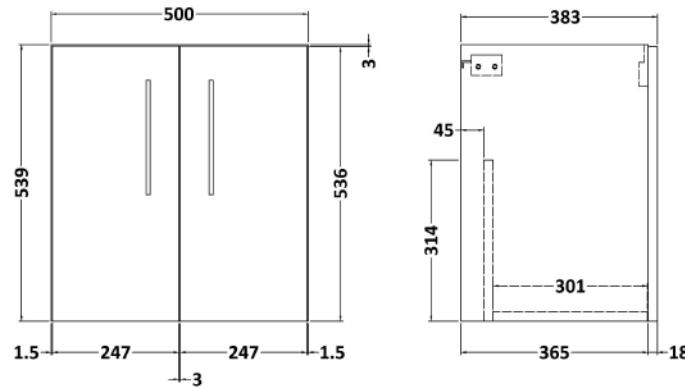

Sales Code: ARN2921A

Description: 500 Wh 2-Door Vanity & Basin 1

Packaging Details

Barcode: 5056678451076

Sales Code: NVF2921

Description: 500 Wh 2-Door Unit (365 Deep)

Product Dimensions

Height (mm):	540
Width (mm):	500
Depth (mm):	383
Nett Weight (kg):	12.6

Packaging Dimensions

Height (mm):	560
Width (mm):	520
Depth (mm):	405
Gross Weight (kg):	13.1

Packaging Data

Box Colour:	Brown Cardboard Box - Printed
Box Qty:	1
Label Size:	100 x 50
Label Colour:	White Label
Label Qty:	2

Sales Code: NVM012

Description: 500 Mid-Edged Basin 1 Th

Product Dimensions

Height (mm):	180
Width (mm):	510
Depth (mm):	390
Nett Weight (kg):	10.54

Packaging Dimensions

Height (mm):	210
Width (mm):	410
Depth (mm):	530
Gross Weight (kg):	10.54

Packaging Data

Box Colour:	Brown Cardboard Box - Printed
Box Qty:	1
Label Size:	100 x 50
Label Colour:	White Label
Label Qty:	2

Outer Box Dimensions (If Applicable)

Height (mm):	
Width (mm):	
Depth (mm):	
Gross Weight (kg):	
Barcode:	5055369043446