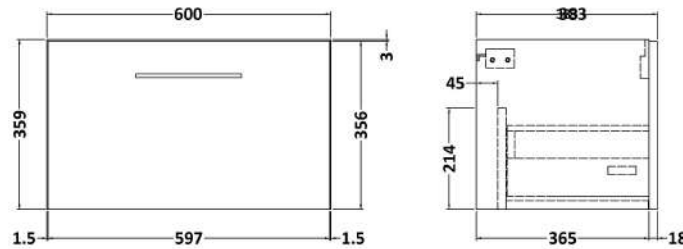

Sales Code: ARN2922A

Description: 600 Wh 1-Drawer Vanity & Basin 1

Packaging Details

Barcode: 5056678451113

Sales Code: NVF2922

Description: 600 Single Drawer Unit (365 Deep)

Product Dimensions

Height (mm):	359
Width (mm):	600
Depth (mm):	383
Nett Weight (kg):	13

Packaging Dimensions

Height (mm):	391
Width (mm):	632
Depth (mm):	391
Gross Weight (kg):	13.5

Packaging Data

Box Colour:	Brown Cardboard Box - Printed
Box Qty:	1
Label Size:	100 x 50
Label Colour:	White Label
Label Qty:	2

Sales Code: NVM013

Description: 600 Mid-Edged Basin 1 Th

Product Dimensions

Height (mm):	180
Width (mm):	610
Depth (mm):	390
Nett Weight (kg):	11

Packaging Dimensions

Height (mm):	200
Width (mm):	410
Depth (mm):	630
Gross Weight (kg):	11

Packaging Data

Box Colour:	Brown Cardboard Box - Printed
Box Qty:	1
Label Size:	100 x 50
Label Colour:	White Label
Label Qty:	2

Outer Box Dimensions (If Applicable)

Height (mm):	
Width (mm):	
Depth (mm):	
Gross Weight (kg):	
Barcode:	5055369043415