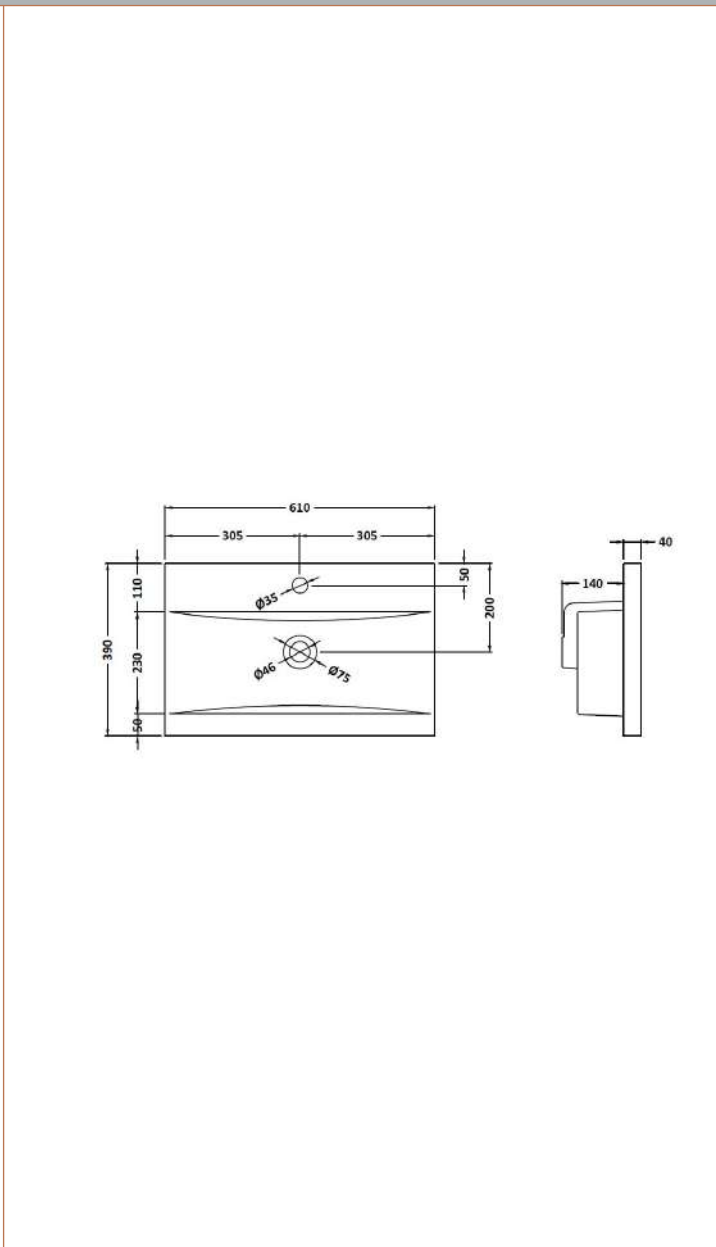

Sales Code: ARN2922A

Description: 600 Wh 1-Drawer Vanity & Basin 1

Packaging Details

Barcode: 5056678451113

Sales Code: NVF2922

Description: 600 Single Drawer Unit (365 Deep)

Product Dimensions

Height (mm):	359
Width (mm):	600
Depth (mm):	383
Nett Weight (kg):	13

Packaging Dimensions

Height (mm):	391
Width (mm):	632
Depth (mm):	391
Gross Weight (kg):	13.5

Packaging Data

Box Colour:	Brown Cardboard Box - Printed
Box Qty:	1
Label Size:	100 x 50
Label Colour:	White Label
Label Qty:	2

Sales Code: NVM013

Description: 600 Mid-Edged Basin 1 Th

Product Dimensions

Height (mm):	180
Width (mm):	610
Depth (mm):	390
Nett Weight (kg):	11

Packaging Dimensions

Height (mm):	200
Width (mm):	410
Depth (mm):	630
Gross Weight (kg):	11

Packaging Data

Box Colour:	Brown Cardboard Box - Printed
Box Qty:	1
Label Size:	100 x 50
Label Colour:	White Label
Label Qty:	2

Outer Box Dimensions (If Applicable)

Height (mm):	
Width (mm):	
Depth (mm):	
Gross Weight (kg):	
Barcode:	5055369043415