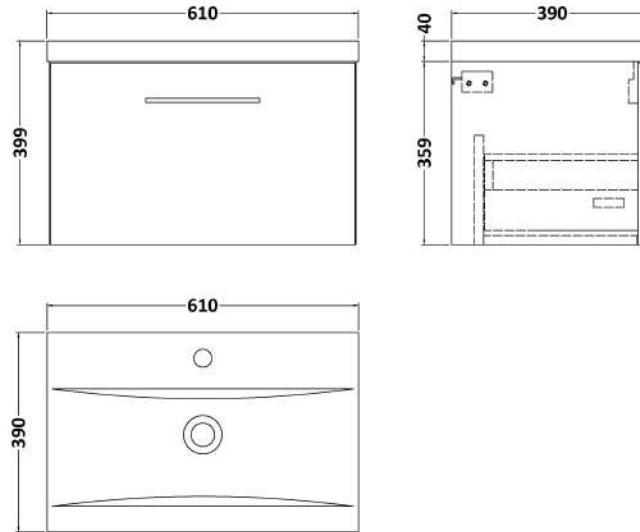

Sales Code: ARN2922A

Description: 600 Wh 1-Drawer Vanity & Basin 1

Packaging Details

Barcode: 5056678451113

Sales Code: NVF2922

Description: 600 Single Drawer Unit (365 Deep)

Product Dimensions

Height (mm):	359
Width (mm):	600
Depth (mm):	383
Nett Weight (kg):	13

Packaging Dimensions

Height (mm):	391
Width (mm):	632
Depth (mm):	391
Gross Weight (kg):	13.5

Packaging Data

Box Colour:	Brown Cardboard Box - Printed
Box Qty:	1
Label Size:	100 x 50
Label Colour:	White Label
Label Qty:	2

Sales Code: NVM013

Description: 600 Mid-Edged Basin 1 Th

Product Dimensions

Height (mm):	180
Width (mm):	610
Depth (mm):	390
Nett Weight (kg):	11

Packaging Dimensions

Height (mm):	200
Width (mm):	410
Depth (mm):	630
Gross Weight (kg):	11

Packaging Data

Box Colour:	Brown Cardboard Box - Printed
Box Qty:	1
Label Size:	100 x 50
Label Colour:	White Label
Label Qty:	2

Outer Box Dimensions (If Applicable)

Height (mm):	
Width (mm):	
Depth (mm):	
Gross Weight (kg):	
Barcode:	5055369043415