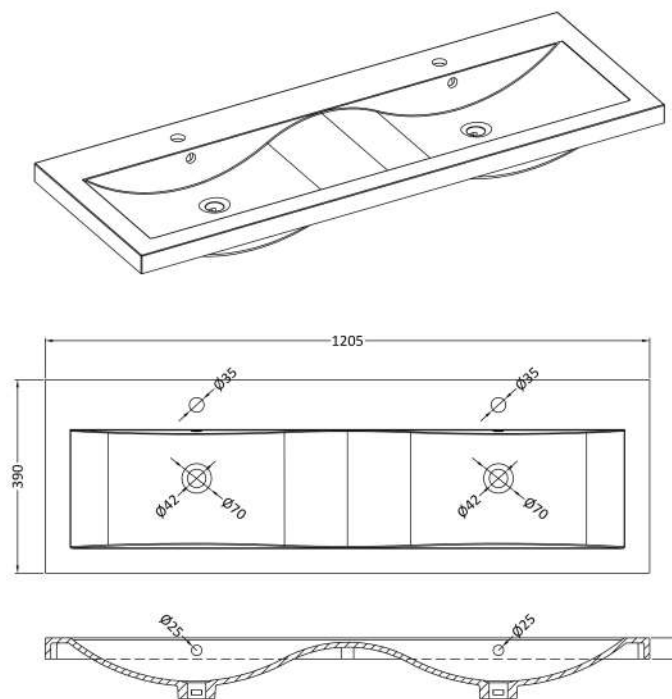

Sales Code: ARN2922F

Description: 1200 Wh 2-Drawer Vanity & Double Basin

Packaging Details

Barcode: 5056678451151

Sales Code: CBM424

Description: Double Ceramic Basin 1208X392

Product Dimensions

Height (mm):	390
Width (mm):	1205
Depth (mm):	175
Nett Weight (kg):	27

Packaging Dimensions

Height (mm):	205
Width (mm):	1270
Depth (mm):	510
Gross Weight (kg):	27

Packaging Data

Box Colour:	Brown Cardboard Box - Printed
Box Qty:	1
Label Size:	100 x 50
Label Colour:	White Label
Label Qty:	2

Outer Box Dimensions (If Applicable)

Height (mm):	
Width (mm):	
Depth (mm):	
Gross Weight (kg):	
Barcode:	5056211875826

Product Details

Country of Origin:	China
Fitting Instruction:	No
Certification: CE & UKCA:	No
WRAS:	N/A
WRAS No:	N/A
Product Material:	Vitreous China
Fixing Supplied:	No

Sales Code: NVF2922

Description: 600 Single Drawer Unit (365 Deep)

Product Dimensions

Height (mm):	359
Width (mm):	600
Depth (mm):	383
Nett Weight (kg):	13

Packaging Dimensions

Height (mm):	391
Width (mm):	632
Depth (mm):	391
Gross Weight (kg):	13.5