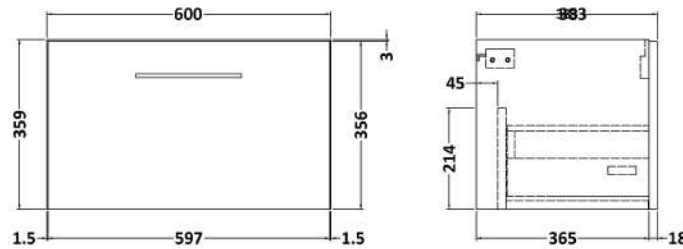

Sales Code: ARN2922F

Description: 1200 Wh 2-Drawer Vanity & Double Basin

Packaging Details

Barcode: 5056678451151

Sales Code: CBM424

Description: Double Ceramic Basin 1208X392

Product Dimensions

Height (mm):	390
Width (mm):	1205
Depth (mm):	175
Nett Weight (kg):	27

Packaging Dimensions

Height (mm):	205
Width (mm):	1270
Depth (mm):	510
Gross Weight (kg):	27

Packaging Data

Box Colour:	Brown Cardboard Box - Printed
Box Qty:	1
Label Size:	100 x 50
Label Colour:	White Label
Label Qty:	2

Outer Box Dimensions (If Applicable)

Height (mm):	
Width (mm):	
Depth (mm):	
Gross Weight (kg):	
Barcode:	5056211875826

Product Details

Country of Origin:	China
Fitting Instruction:	No
Certification: CE & UKCA:	No
WRAS:	N/A
WRAS No:	N/A
Product Material:	Vitreous China
Fixing Supplied:	No

Sales Code: NVF2922

Description: 600 Single Drawer Unit (365 Deep)

Product Dimensions

Height (mm):	359
Width (mm):	600
Depth (mm):	383
Nett Weight (kg):	13

Packaging Dimensions

Height (mm):	391
Width (mm):	632
Depth (mm):	391
Gross Weight (kg):	13.5