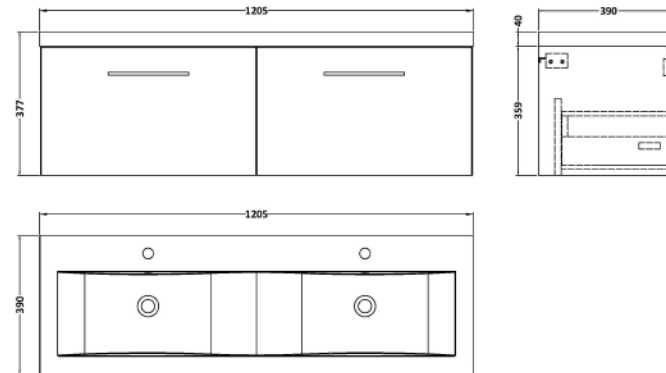

Sales Code: ARN2922F

Description: 1200 Wh 2-Drawer Vanity & Double Basin

Packaging Details

Barcode: 5056678451151

Sales Code: CBM424

Description: Double Ceramic Basin 1208X392

Product Dimensions

Height (mm):	390
Width (mm):	1205
Depth (mm):	175
Nett Weight (kg):	27

Packaging Dimensions

Height (mm):	205
Width (mm):	1270
Depth (mm):	510
Gross Weight (kg):	27

Packaging Data

Box Colour:	Brown Cardboard Box - Printed
Box Qty:	1
Label Size:	100 x 50
Label Colour:	White Label
Label Qty:	2

Outer Box Dimensions (If Applicable)

Height (mm):	
Width (mm):	
Depth (mm):	
Gross Weight (kg):	
Barcode:	5056211875826

Product Details

Country of Origin:	China
Fitting Instruction:	No
Certification: CE & UKCA:	No
WRAS:	N/A
WRAS No:	N/A
Product Material:	Vitreous China
Fixing Supplied:	No

Sales Code: NVF2922

Description: 600 Single Drawer Unit (365 Deep)

Product Dimensions

Height (mm):	359
Width (mm):	600
Depth (mm):	383
Nett Weight (kg):	13

Packaging Dimensions

Height (mm):	391
Width (mm):	632
Depth (mm):	391
Gross Weight (kg):	13.5