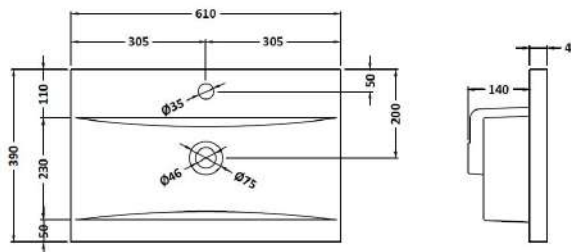

Packaging Dimensions

Height (mm):	560
Width (mm):	620
Depth (mm):	405
Gross Weight (kg):	14.7

Packaging Data

Box Colour:	Brown Cardboard Box - Printed
Box Qty:	1
Label Size:	100 x 50
Label Colour:	White Label
Label Qty:	2

Outer Box Dimensions (If Applicable)

Height (mm):	
Width (mm):	
Depth (mm):	
Gross Weight (kg):	
Barcode:	5056678447291

Product Details

Country of Origin:	China
Fitting Instruction:	No
CE & UKCA:	N/A
FSC Certified Materials:	Yes
Colour:	Indigo Blue
Construction Method:	Cam & Wood Dowel
Construction Type:	Rigid
Cabinet Finish:	MFC Painted Matt
Fascia Finish:	Mdf Painted Matt
Cabinet Thickness (mm):	16
Fascia Thickness (mm):	18
Drawer Included:	No
Drawer Type:	Not Applicable
No of Shelves:	0
Hinge Type:	95 Degree Soft Close
Hinge Included:	Yes, Supplied
Adjustable Legs:	No, Not Required
Fixings Included:	Yes
Handle Style:	Contemporary
Waste Shroud:	No
Handle Included:	Yes, Supplied
Handle Type:	D-Shape

Sales Code: NVM013

Description: 600 Mid-Edged Basin 1 Th

Product Dimensions

Height (mm):	180
Width (mm):	610
Depth (mm):	390
Nett Weight (kg):	11

Packaging Dimensions

Height (mm):	200
Width (mm):	410
Depth (mm):	630
Gross Weight (kg):	11

Packaging Data

Box Colour:	Brown Cardboard Box - Printed
Box Qty:	1
Label Size:	100 x 50
Label Colour:	White Label
Label Qty:	2

Outer Box Dimensions (If Applicable)

Height (mm):	
Width (mm):	
Depth (mm):	
Gross Weight (kg):	
Barcode:	5055369043415