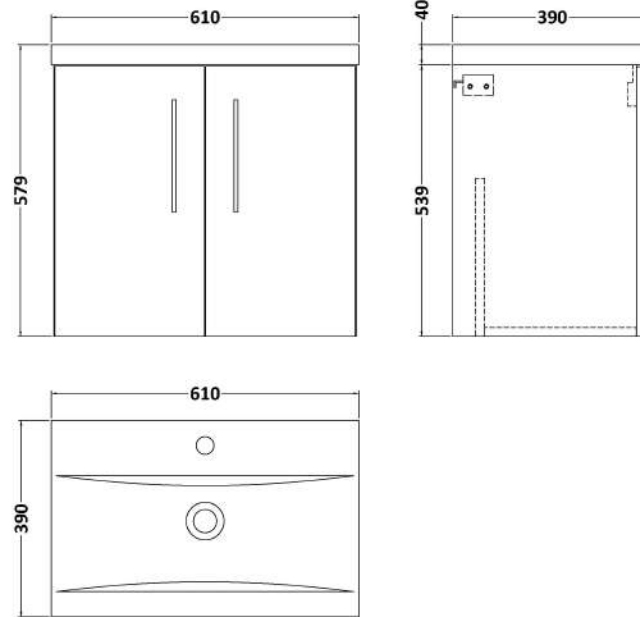

Sales Code: ARN2923A

Description: 600 Wh 2-Door Vanity & Basin 1

Packaging Details

Barcode: 5056678451229

Sales Code: NVF2923

Description: 600 Wh 2-Door Unit (365 Deep)

Product Dimensions

Height (mm):	540
Width (mm):	600
Depth (mm):	383
Nett Weight (kg):	14.2

Packaging Dimensions

Height (mm):	560
Width (mm):	620
Depth (mm):	405
Gross Weight (kg):	14.7

Packaging Data

Box Colour:	Brown Cardboard Box - Printed
Box Qty:	1
Label Size:	100 x 50
Label Colour:	White Label
Label Qty:	2

Outer Box Dimensions (If Applicable)

Height (mm):	
Width (mm):	
Depth (mm):	
Gross Weight (kg):	
Barcode:	5056678447291

Product Details

Country of Origin:	China
Fitting Instruction:	No
CE & UKCA:	N/A
FSC Certified Materials:	Yes
Colour:	Indigo Blue
Construction Method:	Cam & Wood Dowel
Construction Type:	Rigid
Cabinet Finish:	MFC Painted Matt
Fascia Finish:	Mdf Painted Matt
Cabinet Thickness (mm):	16
Fascia Thickness (mm):	18
Drawer Included:	No
Drawer Type:	Not Applicable
No of Shelves:	0
Hinge Type:	95 Degree Soft Close
Hinge Included:	Yes, Supplied
Adjustable Legs:	No, Not Required
Fixings Included:	Yes
Handle Style:	Contemporary
Waste Shroud:	No
Handle Included:	Yes, Supplied
Handle Type:	D-Shape

Sales Code: NVM013

Description: 600 Mid-Edged Basin 1 Th

Product Dimensions

Height (mm):	180
Width (mm):	610
Depth (mm):	390
Nett Weight (kg):	11

Packaging Dimensions

Height (mm):	200
Width (mm):	410
Depth (mm):	630
Gross Weight (kg):	11