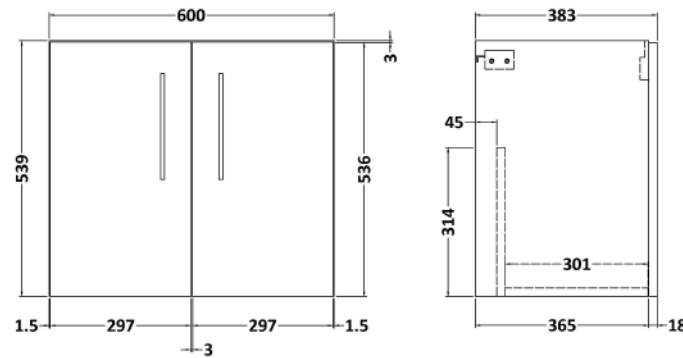

Sales Code: ARN2923A

Description: 600 Wh 2-Door Vanity & Basin 1

Packaging Details

Barcode: 5056678451229

Sales Code: NVF2923

Description: 600 Wh 2-Door Unit (365 Deep)

Product Dimensions

Height (mm):	540
Width (mm):	600
Depth (mm):	383
Nett Weight (kg):	14.2

Packaging Dimensions

Height (mm):	560
Width (mm):	620
Depth (mm):	405
Gross Weight (kg):	14.7

Packaging Data

Box Colour:	Brown Cardboard Box - Printed
Box Qty:	1
Label Size:	100 x 50
Label Colour:	White Label
Label Qty:	2

Sales Code: NVM013

Description: 600 Mid-Edged Basin 1 Th

Product Dimensions

Height (mm):	180
Width (mm):	610
Depth (mm):	390
Nett Weight (kg):	11

Packaging Dimensions

Height (mm):	200
Width (mm):	410
Depth (mm):	630
Gross Weight (kg):	11

Packaging Data

Box Colour:	Brown Cardboard Box - Printed
Box Qty:	1
Label Size:	100 x 50
Label Colour:	White Label
Label Qty:	2

Outer Box Dimensions (If Applicable)

Height (mm):	
Width (mm):	
Depth (mm):	
Gross Weight (kg):	
Barcode:	5055369043415