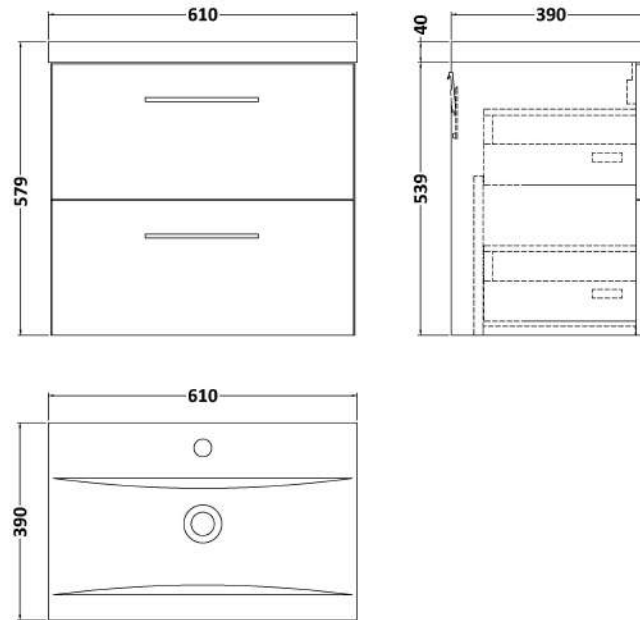

Sales Code: ARN2924A

Description: 600 Wh 2-Drawer Vanity & Basin 1

Packaging Details

Barcode: 5056678451335