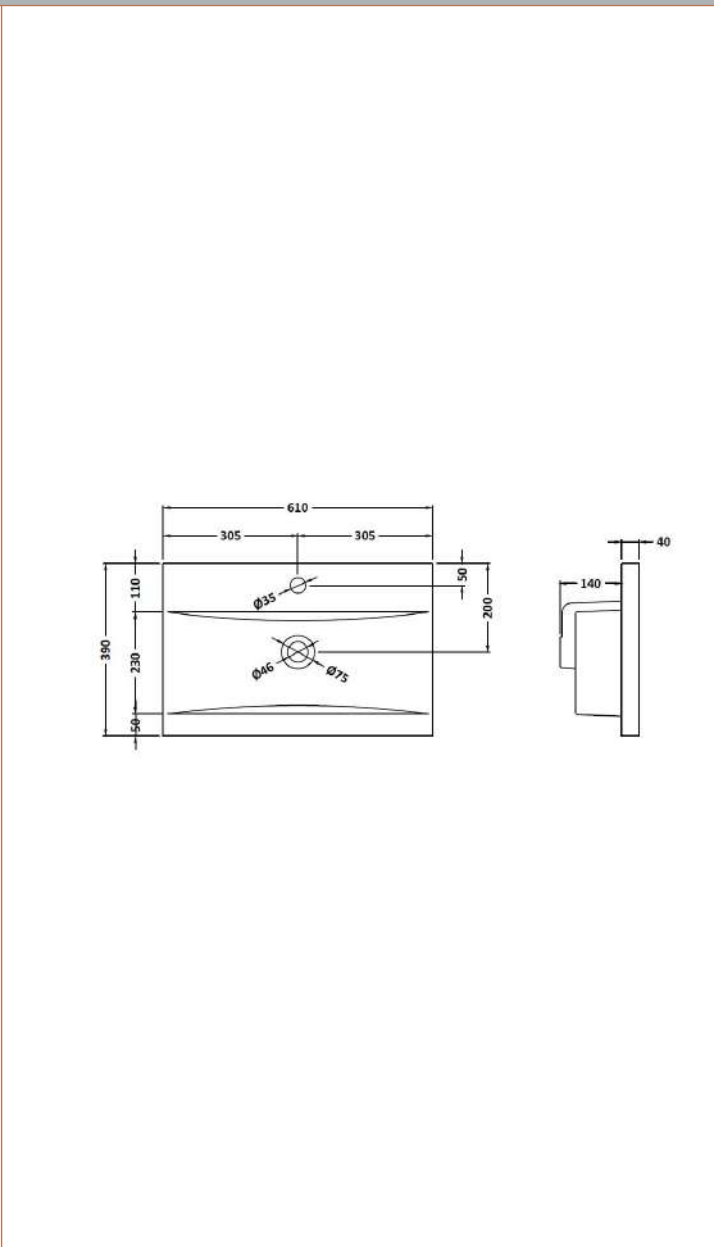

### Product Dimensions

Height (mm):	540
Width (mm):	600
Depth (mm):	383
Nett Weight (kg):	21.5

### Packaging Dimensions

Height (mm):	560
Width (mm):	620
Depth (mm):	405
Gross Weight (kg):	22

### Outer Box Dimensions (If Applicable)

Height (mm):	
Width (mm):	
Depth (mm):	
Gross Weight (kg):	
Barcode:	5056678447307

Sales Code: NVM013

Description: 600 Mid-Edged Basin 1 Th

**Product Dimensions**

Height (mm):	180
Width (mm):	610
Depth (mm):	390
Nett Weight (kg):	11

**Packaging Dimensions**

Height (mm):	200
Width (mm):	410
Depth (mm):	630
Gross Weight (kg):	11