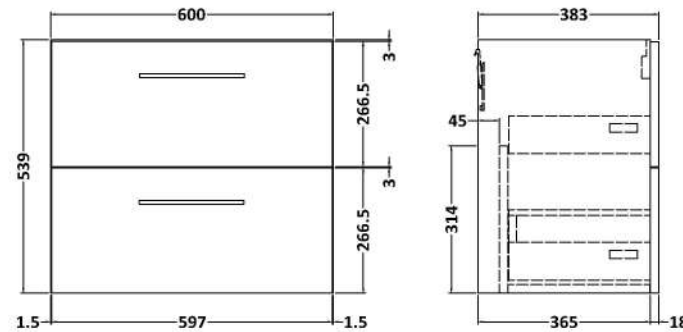

### Product Dimensions

Height (mm):	540
Width (mm):	600
Depth (mm):	383
Nett Weight (kg):	21.5

### Packaging Dimensions

Height (mm):	560
Width (mm):	620
Depth (mm):	405
Gross Weight (kg):	22

### Outer Box Dimensions (If Applicable)

Height (mm):	
Width (mm):	
Depth (mm):	
Gross Weight (kg):	
Barcode:	5056678447307

Sales Code: NVM013

Description: 600 Mid-Edged Basin 1 Th

**Product Dimensions**

Height (mm):	180
Width (mm):	610
Depth (mm):	390
Nett Weight (kg):	11

**Packaging Dimensions**

Height (mm):	200
Width (mm):	410
Depth (mm):	630
Gross Weight (kg):	11