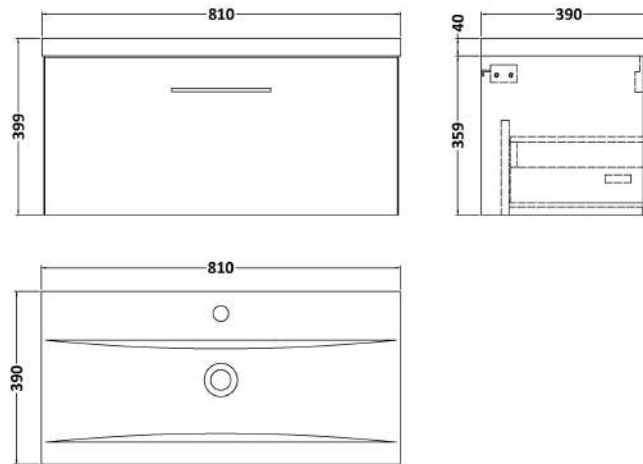

### Packaging Details

Barcode: 5056678451441

**Sales Code:** NVF2925

**Description:** 800 Single Drawer Unit (365 Deep)

**Product Dimensions**

Height (mm):	359
Width (mm):	800
Depth (mm):	383
Nett Weight (kg):	17

**Packaging Dimensions**

Height (mm):	391
Width (mm):	832
Depth (mm):	391
Gross Weight (kg):	17.5

**Packaging Data**

Box Colour:	Brown Cardboard Box - Printed
Box Qty:	1
Label Size:	100 x 50
Label Colour:	White Label
Label Qty:	2

### Product Dimensions

Height (mm):	180
Width (mm):	810
Depth (mm):	390
Nett Weight (kg):	15

### Packaging Dimensions

Height (mm):	210
Width (mm):	410
Depth (mm):	830
Gross Weight (kg):	15