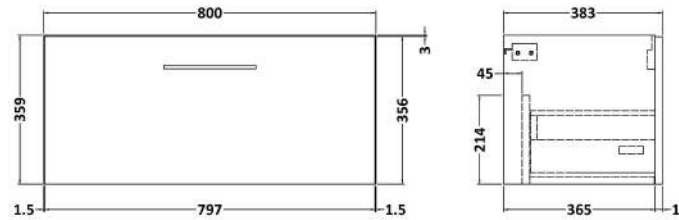

### Packaging Details

Barcode: 5056678451441

**Sales Code:** NVF2925

**Description:** 800 Single Drawer Unit (365 Deep)

**Product Dimensions**

Height (mm):	359
Width (mm):	800
Depth (mm):	383
Nett Weight (kg):	17

**Packaging Dimensions**

Height (mm):	391
Width (mm):	832
Depth (mm):	391
Gross Weight (kg):	17.5

**Packaging Data**

Box Colour:	Brown Cardboard Box - Printed
Box Qty:	1
Label Size:	100 x 50
Label Colour:	White Label
Label Qty:	2

### Product Dimensions

Height (mm):	180
Width (mm):	810
Depth (mm):	390
Nett Weight (kg):	15

### Packaging Dimensions

Height (mm):	210
Width (mm):	410
Depth (mm):	830
Gross Weight (kg):	15