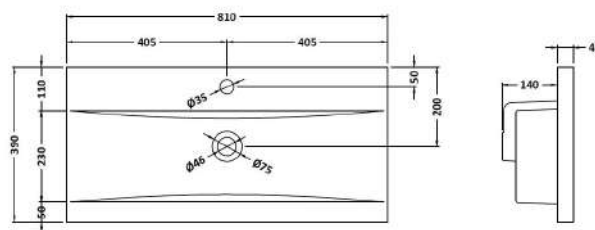

**Packaging Dimensions**

Height (mm):	391
Width (mm):	832
Depth (mm):	391
Gross Weight (kg):	17.5

**Packaging Data**

Box Colour:	Brown Cardboard Box - Printed
Box Qty:	1
Label Size:	100 x 50
Label Colour:	White Label
Label Qty:	2

**Outer Box Dimensions (If Applicable)**

Height (mm):	
Width (mm):	
Depth (mm):	
Gross Weight (kg):	
Barcode:	5056678447314

**Product Details**

Country of Origin:	China
Fitting Instruction:	No
CE & UKCA:	N/A
FSC Certified Materials:	Yes
Colour:	Indigo Blue
Construction Method:	Cam & Wood Dowel
Construction Type:	Rigid
Cabinet Finish:	MFC Painted Matt
Fascia Finish:	Mdf Painted Matt
Cabinet Thickness (mm):	16
Fascia Thickness (mm):	18
Drawer Included:	Yes
Drawer Type:	80mm High Metal S/C Inc Galler
No of Shelves:	0
Hinge Type:	Not Applicable
Hinge Included:	Not Applicable
Adjustable Legs:	No, Not Required
Fixings Included:	Yes
Handle Style:	Contemporary
Waste Shroud:	Yes
Handle Included:	Yes, Supplied
Handle Type:	D-Shape

### Product Dimensions

Height (mm):	180
Width (mm):	810
Depth (mm):	390
Nett Weight (kg):	15

### Packaging Dimensions

Height (mm):	210
Width (mm):	410
Depth (mm):	830
Gross Weight (kg):	15