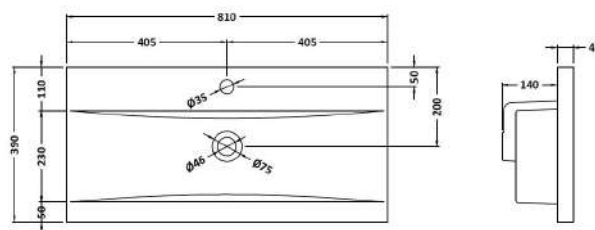

Packaging Dimensions

Height (mm):	560
Width (mm):	820
Depth (mm):	405
Gross Weight (kg):	34

Packaging Data

Box Colour:	Brown Cardboard Box - Printed
Box Qty:	1
Label Size:	100 x 50
Label Colour:	White Label
Label Qty:	2

Outer Box Dimensions (If Applicable)

Height (mm):	
Width (mm):	
Depth (mm):	
Gross Weight (kg):	
Barcode:	5056678447321

Product Details

Country of Origin:	China
Fitting Instruction:	No
CE & UKCA:	N/A
FSC Certified Materials:	Yes
Colour:	Indigo Blue
Construction Method:	Cam & Wood Dowel
Construction Type:	Rigid
Cabinet Finish:	MFC Painted Matt
Fascia Finish:	Mdf Painted Matt
Cabinet Thickness (mm):	16
Fascia Thickness (mm):	18
Drawer Included:	Yes
Drawer Type:	80mm High Metal S/C Inc Galler
No of Shelves:	0
Hinge Type:	Not Applicable
Hinge Included:	Not Applicable
Adjustable Legs:	No, Not Required
Fixings Included:	Yes
Handle Style:	Contemporary
Waste Shroud:	Yes
Handle Included:	Yes, Supplied
Handle Type:	D-Shape

Sales Code: NVM015

Description: 800 Mid Edged Basin 1 Th

Product Dimensions

Height (mm):	180
Width (mm):	810
Depth (mm):	390
Nett Weight (kg):	15

Packaging Dimensions

Height (mm):	210
Width (mm):	410
Depth (mm):	830
Gross Weight (kg):	15

Packaging Data

Box Colour:	Brown Cardboard Box
Box Qty:	1
Label Size:	100 x 50
Label Colour:	White Label
Label Qty:	2

Outer Box Dimensions (If Applicable)

Height (mm):	
Width (mm):	
Depth (mm):	
Gross Weight (kg):	
Barcode:	5055369043422