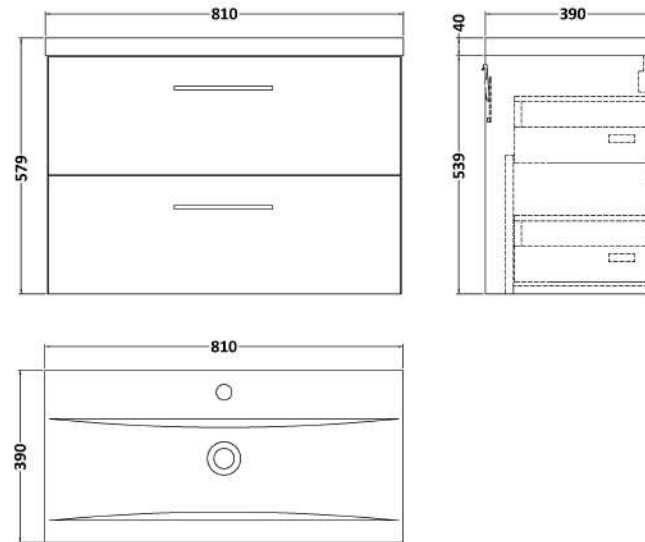

Sales Code: ARN2926A

Description: 800 Wh 2-Drawer Vanity & Basin 1

Packaging Details

Barcode: 5056678451526

Sales Code: NVF2926

Description: 800 Wh 2-Drawer Unit (365 Deep)

Product Dimensions

Height (mm):	540
Width (mm):	800
Depth (mm):	383
Nett Weight (kg):	33.5

Packaging Dimensions

Height (mm):	560
Width (mm):	820
Depth (mm):	405
Gross Weight (kg):	34

Packaging Data

Box Colour:	Brown Cardboard Box - Printed
Box Qty:	1
Label Size:	100 x 50
Label Colour:	White Label
Label Qty:	2

Sales Code: NVM015

Description: 800 Mid Edged Basin 1 Th

Product Dimensions

Height (mm):	180
Width (mm):	810
Depth (mm):	390
Nett Weight (kg):	15

Packaging Dimensions

Height (mm):	210
Width (mm):	410
Depth (mm):	830
Gross Weight (kg):	15

Packaging Data

Box Colour:	Brown Cardboard Box
Box Qty:	1
Label Size:	100 x 50
Label Colour:	White Label
Label Qty:	2

Outer Box Dimensions (If Applicable)

Height (mm):	
Width (mm):	
Depth (mm):	
Gross Weight (kg):	
Barcode:	5055369043422