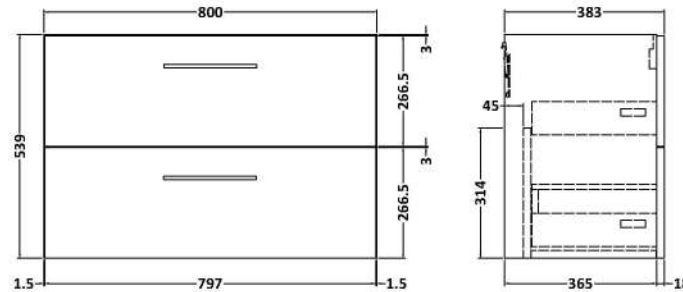

Sales Code: ARN2926A

Description: 800 Wh 2-Drawer Vanity & Basin 1

Packaging Details

Barcode: 5056678451526

Sales Code: NVF2926

Description: 800 Wh 2-Drawer Unit (365 Deep)

Product Dimensions

Height (mm):	540
Width (mm):	800
Depth (mm):	383
Nett Weight (kg):	33.5

Packaging Dimensions

Height (mm):	560
Width (mm):	820
Depth (mm):	405
Gross Weight (kg):	34

Packaging Data

Box Colour:	Brown Cardboard Box - Printed
Box Qty:	1
Label Size:	100 x 50
Label Colour:	White Label
Label Qty:	2

Sales Code: NVM015

Description: 800 Mid Edged Basin 1 Th

Product Dimensions

Height (mm):	180
Width (mm):	810
Depth (mm):	390
Nett Weight (kg):	15

Packaging Dimensions

Height (mm):	210
Width (mm):	410
Depth (mm):	830
Gross Weight (kg):	15

Packaging Data

Box Colour:	Brown Cardboard Box
Box Qty:	1
Label Size:	100 x 50
Label Colour:	White Label
Label Qty:	2

Outer Box Dimensions (If Applicable)

Height (mm):	
Width (mm):	
Depth (mm):	
Gross Weight (kg):	
Barcode:	5055369043422