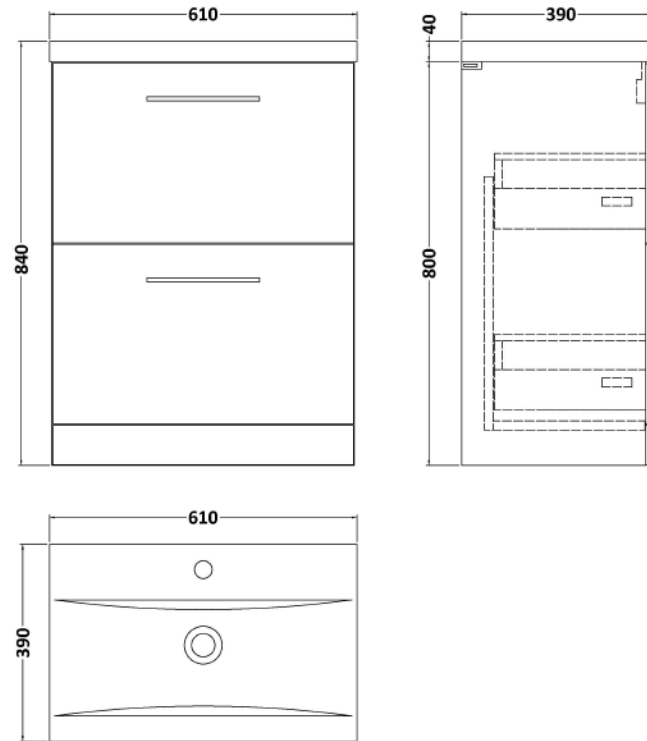

Sales Code: ARN2933A

Description: 600 Fs 2-Drawer Vanity & Basin 1

Packaging Details

Barcode: 5056678451601