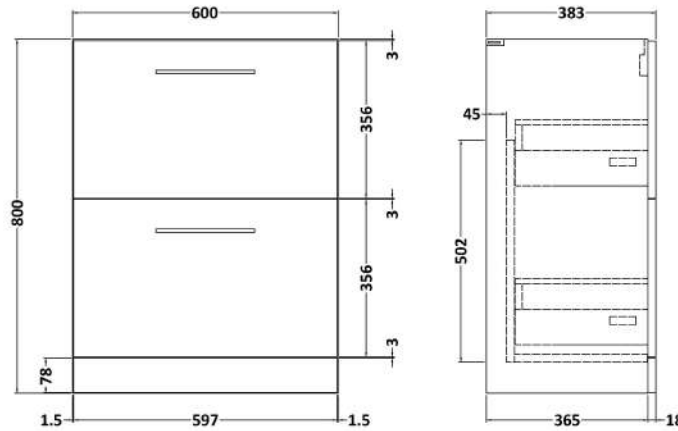

### Product Dimensions

Height (mm):	800
Width (mm):	600
Depth (mm):	383
Nett Weight (kg):	26

### Packaging Dimensions

Height (mm):	835
Width (mm):	632
Depth (mm):	391
Gross Weight (kg):	26.5

### Product Dimensions

Height (mm):	180
Width (mm):	610
Depth (mm):	390
Nett Weight (kg):	11

### Packaging Dimensions

Height (mm):	200
Width (mm):	410
Depth (mm):	630
Gross Weight (kg):	11