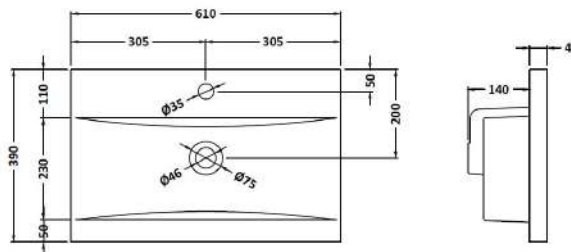

### Product Dimensions

Height (mm):	800
Width (mm):	600
Depth (mm):	383
Nett Weight (kg):	26

### Packaging Dimensions

Height (mm):	835
Width (mm):	632
Depth (mm):	391
Gross Weight (kg):	26.5

### Outer Box Dimensions (If Applicable)

Height (mm):	
Width (mm):	
Depth (mm):	
Gross Weight (kg):	
Barcode:	5056678447246

### Product Dimensions

Height (mm):	180
Width (mm):	610
Depth (mm):	390
Nett Weight (kg):	11