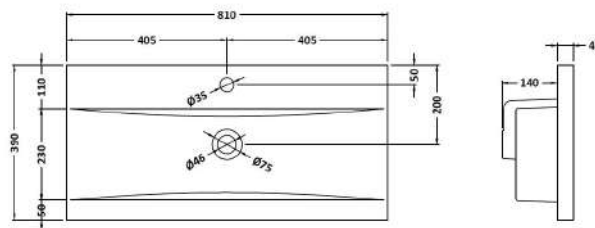

### Product Dimensions

Height (mm):	800
Width (mm):	800
Depth (mm):	383
Nett Weight (kg):	31.5

### Packaging Dimensions

Height (mm):	835
Width (mm):	832
Depth (mm):	391
Gross Weight (kg):	32

### Outer Box Dimensions (If Applicable)

Height (mm):	
Width (mm):	
Depth (mm):	
Gross Weight (kg):	
Barcode:	5056678447260

### Product Dimensions

Height (mm):	180
Width (mm):	810
Depth (mm):	390
Nett Weight (kg):	15