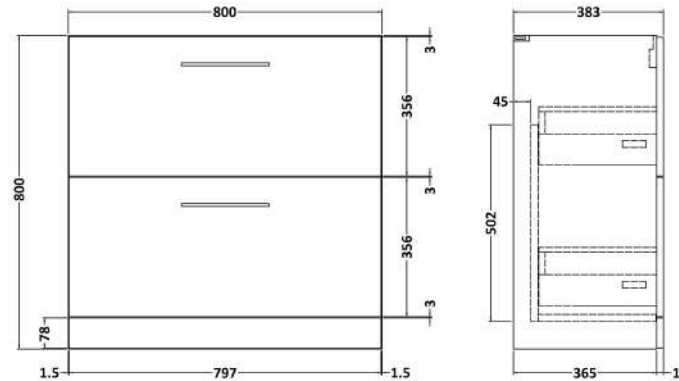

### Product Dimensions

Height (mm):	800
Width (mm):	800
Depth (mm):	383
Nett Weight (kg):	31.5

### Packaging Dimensions

Height (mm):	835
Width (mm):	832
Depth (mm):	391
Gross Weight (kg):	32

### Product Dimensions

Height (mm):	180
Width (mm):	810
Depth (mm):	390
Nett Weight (kg):	15

### Packaging Dimensions

Height (mm):	210
Width (mm):	410
Depth (mm):	830
Gross Weight (kg):	15