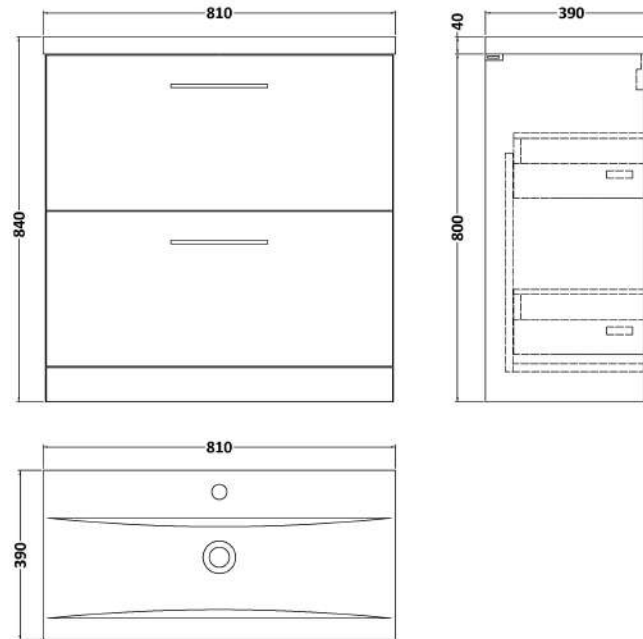

Sales Code: ARN2935A

Description: 800 Fs 2-Drawer Vanity & Basin 1

Packaging Details

Barcode: 5056678451670