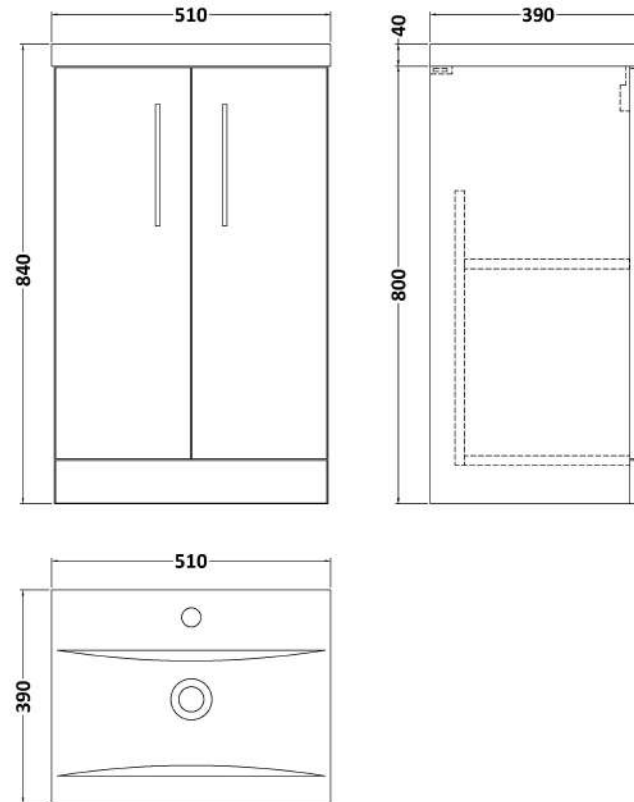

Sales Code: ARN3001A

Description: 500 Fs 2-Door Vanity & Basin 1

Packaging Details

Barcode: 5056678448397

Sales Code: NVF3001

Description: 500 Fs 2-Door Unit (365 Deep)

Product Dimensions

Height (mm):	800
Width (mm):	500
Depth (mm):	383
Nett Weight (kg):	17

Packaging Dimensions

Height (mm):	835
Width (mm):	520
Depth (mm):	375
Gross Weight (kg):	17.5

Packaging Data

Box Colour:	Brown Cardboard Box
Box Qty:	1
Label Size:	100 x 50
Label Colour:	White Label
Label Qty:	2

Outer Box Dimensions (If Applicable)

Height (mm):	
Width (mm):	
Depth (mm):	
Gross Weight (kg):	
Barcode:	5056678436615

Product Details

Country of Origin:	United Kingdom
Fitting Instruction:	No
CE & UKCA:	N/A
FSC Certified Materials:	Yes
Colour:	Bleached Cuneo Oak
Construction Method:	Cam & Wood Dowel
Construction Type:	Rigid
Cabinet Finish:	MFC Textured Woodgrain
Fascia Finish:	MFC Textured Woodgrain
Cabinet Thickness (mm):	18
Fascia Thickness (mm):	18
Drawer Included:	No
Drawer Type:	Not Applicable
No of Shelves:	1
Hinge Type:	95 Degree Clip-On Soft Close
Hinge Included:	Yes, Supplied
Adjustable Legs:	No, Not Required
Fixings Included:	Yes
Handle Style:	Contemporary
Waste Shroud:	No
Handle Included:	Yes, Supplied
Handle Type:	D-Shape

Sales Code: NVM012

Description: 500 Mid-Edged Basin 1 Th

Product Dimensions

Height (mm):	180
Width (mm):	510
Depth (mm):	390
Nett Weight (kg):	10.54

Packaging Dimensions

Height (mm):	210
Width (mm):	410
Depth (mm):	530
Gross Weight (kg):	10.54