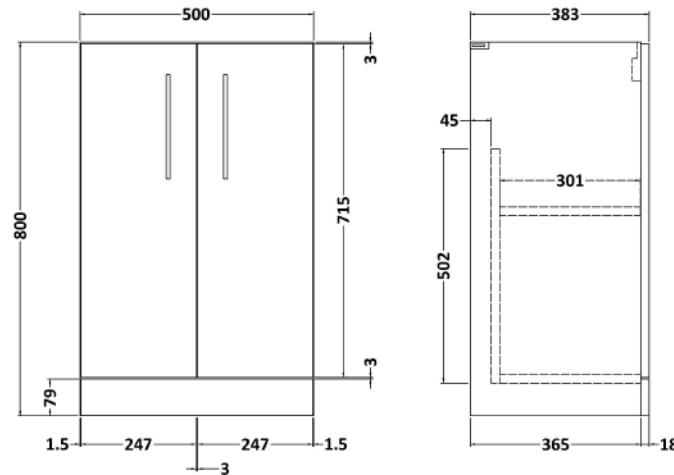

Sales Code: ARN3001A

Description: 500 Fs 2-Door Vanity & Basin 1

Packaging Details

Barcode: 5056678448397

Sales Code: NVF3001

Description: 500 Fs 2-Door Unit (365 Deep)

Product Dimensions

Height (mm):	800
Width (mm):	500
Depth (mm):	383
Nett Weight (kg):	17

Packaging Dimensions

Height (mm):	835
Width (mm):	520
Depth (mm):	375
Gross Weight (kg):	17.5

Packaging Data

Box Colour:	Brown Cardboard Box
Box Qty:	1
Label Size:	100 x 50
Label Colour:	White Label
Label Qty:	2

Outer Box Dimensions (If Applicable)

Height (mm):	
Width (mm):	
Depth (mm):	
Gross Weight (kg):	
Barcode:	5056678436615

Product Details

Country of Origin:	United Kingdom
Fitting Instruction:	No
CE & UKCA:	N/A
FSC Certified Materials:	Yes
Colour:	Bleached Cuneo Oak
Construction Method:	Cam & Wood Dowel
Construction Type:	Rigid
Cabinet Finish:	MFC Textured Woodgrain
Fascia Finish:	MFC Textured Woodgrain
Cabinet Thickness (mm):	18
Fascia Thickness (mm):	18
Drawer Included:	No
Drawer Type:	Not Applicable
No of Shelves:	1
Hinge Type:	95 Degree Clip-On Soft Close
Hinge Included:	Yes, Supplied
Adjustable Legs:	No, Not Required
Fixings Included:	Yes
Handle Style:	Contemporary
Waste Shroud:	No
Handle Included:	Yes, Supplied
Handle Type:	D-Shape

Sales Code: NVM012

Description: 500 Mid-Edged Basin 1 Th

Product Dimensions

Height (mm):	180
Width (mm):	510
Depth (mm):	390
Nett Weight (kg):	10.54

Packaging Dimensions

Height (mm):	210
Width (mm):	410
Depth (mm):	530
Gross Weight (kg):	10.54