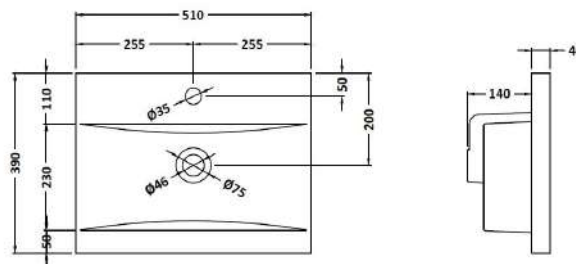

Packaging Dimensions

Height (mm):	835
Width (mm):	520
Depth (mm):	375
Gross Weight (kg):	17.5

Packaging Data

Box Colour:	Brown Cardboard Box
Box Qty:	1
Label Size:	100 x 50
Label Colour:	White Label
Label Qty:	2

Outer Box Dimensions (If Applicable)

Height (mm):	
Width (mm):	
Depth (mm):	
Gross Weight (kg):	
Barcode:	5056678436615

Product Details

Country of Origin:	United Kingdom
Fitting Instruction:	No
CE & UKCA:	N/A
FSC Certified Materials:	Yes
Colour:	Bleached Cuneo Oak
Construction Method:	Cam & Wood Dowel
Construction Type:	Rigid
Cabinet Finish:	MFC Textured Woodgrain
Fascia Finish:	MFC Textured Woodgrain
Cabinet Thickness (mm):	18
Fascia Thickness (mm):	18
Drawer Included:	No
Drawer Type:	Not Applicable
No of Shelves:	1
Hinge Type:	95 Degree Clip-On Soft Close
Hinge Included:	Yes, Supplied
Adjustable Legs:	No, Not Required
Fixings Included:	Yes
Handle Style:	Contemporary
Waste Shroud:	No
Handle Included:	Yes, Supplied
Handle Type:	D-Shape

Sales Code: NVM012

Description: 500 Mid-Edged Basin 1 Th

Product Dimensions

Height (mm):	180
Width (mm):	510
Depth (mm):	390
Nett Weight (kg):	10.54

Packaging Dimensions

Height (mm):	210
Width (mm):	410
Depth (mm):	530
Gross Weight (kg):	10.54

Packaging Data

Box Colour:	Brown Cardboard Box - Printed
Box Qty:	1
Label Size:	100 x 50
Label Colour:	White Label
Label Qty:	2

Outer Box Dimensions (If Applicable)

Height (mm):	
Width (mm):	
Depth (mm):	
Gross Weight (kg):	
Barcode:	5055369043446