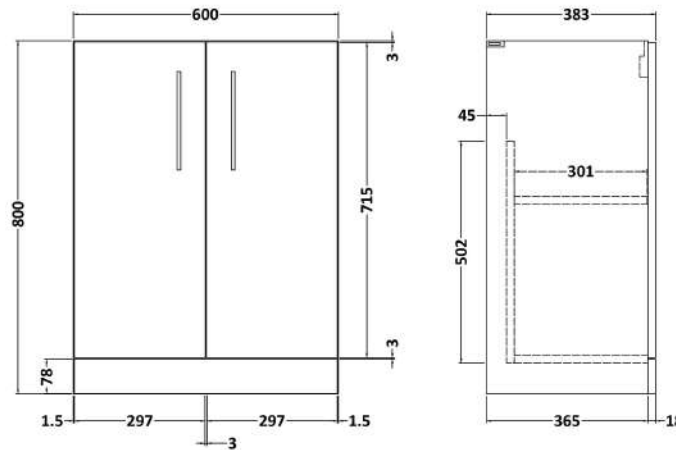

### Product Dimensions

Height (mm):	800
Width (mm):	600
Depth (mm):	383
Nett Weight (kg):	19.5

### Packaging Dimensions

Height (mm):	835
Width (mm):	620
Depth (mm):	375
Gross Weight (kg):	20

### Product Dimensions

Height (mm):	180
Width (mm):	610
Depth (mm):	390
Nett Weight (kg):	11

### Packaging Dimensions

Height (mm):	200
Width (mm):	410
Depth (mm):	630
Gross Weight (kg):	11