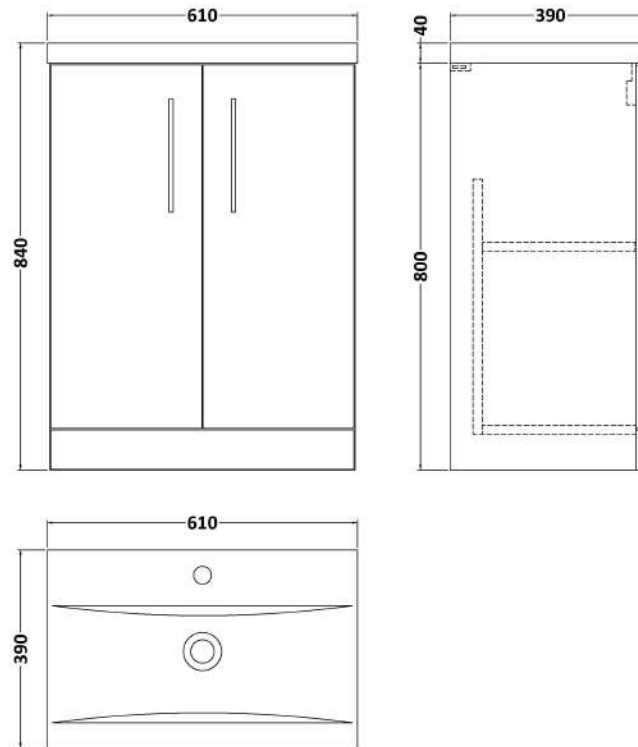

Sales Code: ARN3003A

Description: 600 Fs 2-Door Vanity & Basin 1

Packaging Details

Barcode: 5056678448496