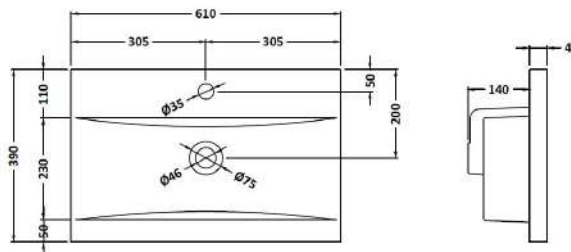

### Product Dimensions

Height (mm):	800
Width (mm):	600
Depth (mm):	383
Nett Weight (kg):	19.5

### Packaging Dimensions

Height (mm):	835
Width (mm):	620
Depth (mm):	375
Gross Weight (kg):	20

### Outer Box Dimensions (If Applicable)

Height (mm):	
Width (mm):	
Depth (mm):	
Gross Weight (kg):	
Barcode:	5056678436622

### Product Dimensions

Height (mm):	180
Width (mm):	610
Depth (mm):	390
Nett Weight (kg):	11